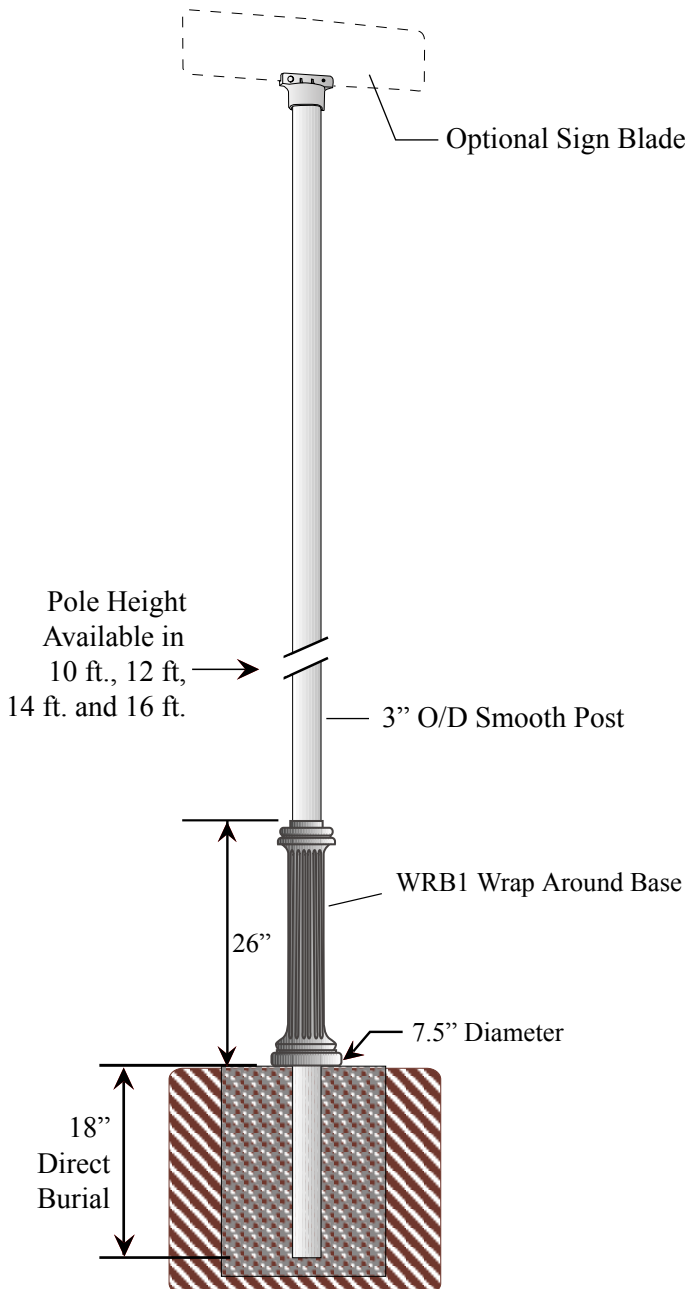

BA-4** / WRB1 / TRO

(3" O/D Smooth Breakaway Pole
with Decorative Base and
Street Sign Bracket)

Poles available in the following heights:
10 ft. - 12 ft. - 14 ft. - 16ft.

How to Order: (example)
BA-4** / WRB1 / TRO-BLK
Post / Base / Street Sign Bracket-Color
(* indicates pole height)

Breakaway Certified Post -

BA-4** Breakaway Smooth Pole

- 3" O/D Smooth Post
- Made of Extruded Aluminum
- .065 Wall Thickness
- Direct Burial

WRB1 - Decorative Wraparound Base

- Optional decorative base that fits over a 3" O/D round post
- Made of Cast Aluminum

TRO - Street Sign Bracket

- Fits 3" O/D round posts. Holds one street blade.
 - Available for flat and extruded sign blades
 - Item # TRO-X for extruded blade
 - Made of Cast Aluminum
- (See Traffic Pole Accessories Section for product specifications)