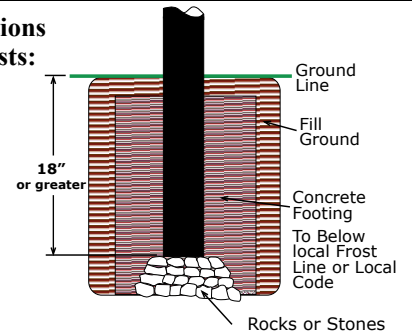

Installation Instructions for Direct Burial Posts:

1634 Latrobe-Derry Road • Loyallhanna, PA 15661 • Phone: (724) 537-4711 • Fax: (724) 537-9313

www.specialliteproducts.com • customer_service@specialliteproducts.com