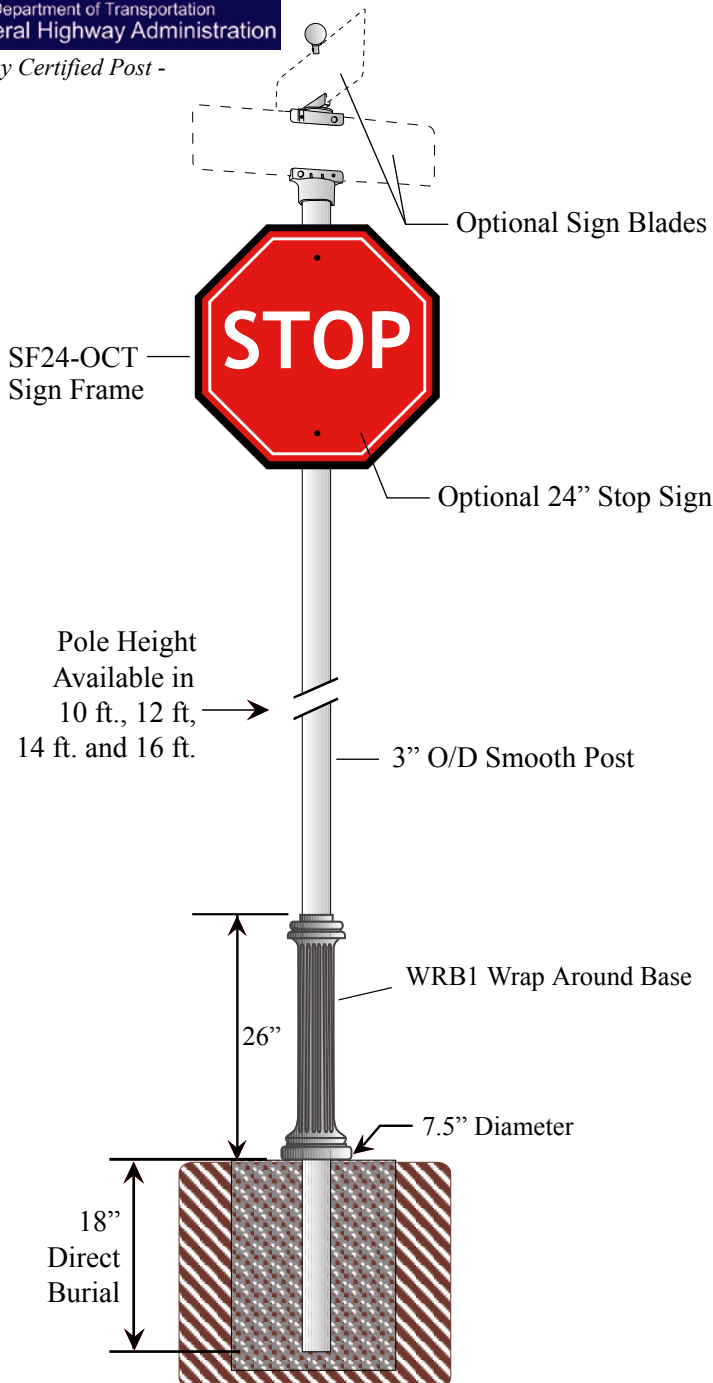

# BA-4\*\* / WRB1 / TRO / DBL / TSB8 / SF24-OCT

(3" O/D Smooth Breakway Pole w/ Decorative Base, Street Sign Brackets and Octagon Sign Frame)

**Poles available in the following heights:**  
10 ft. - 12 ft. - 14 ft. - 16ft.

**BA-4\*\* Breakaway Smooth Pole**

- 3" O/D Smooth Post
- Made of Extruded Aluminum
- .065 Wall Thickness
- Direct Burial

**WRB1 - Decorative Wraparound Base**

- Optional decorative base that fits over a 3" O/D round post
- Made of Cast Aluminum

**TRO - Street Sign Bracket**

- Fits 3" O/D round posts. Holds one street blade.
  - Available for flat and extruded sign blades
  - Item # TRO-X for extruded blade
  - Made of Cast Aluminum
- (See Traffic Pole Accessories Section for product specifications)

**SF24-OCT Sign Frame**

- Fits around 24" Stop Sign
- Has a 1" square edge on all sides
- Made of Cast Aluminum

**Finish**

- The fixture will be finished with a premium quality thermoset polyester powdercoat for a durable finish.