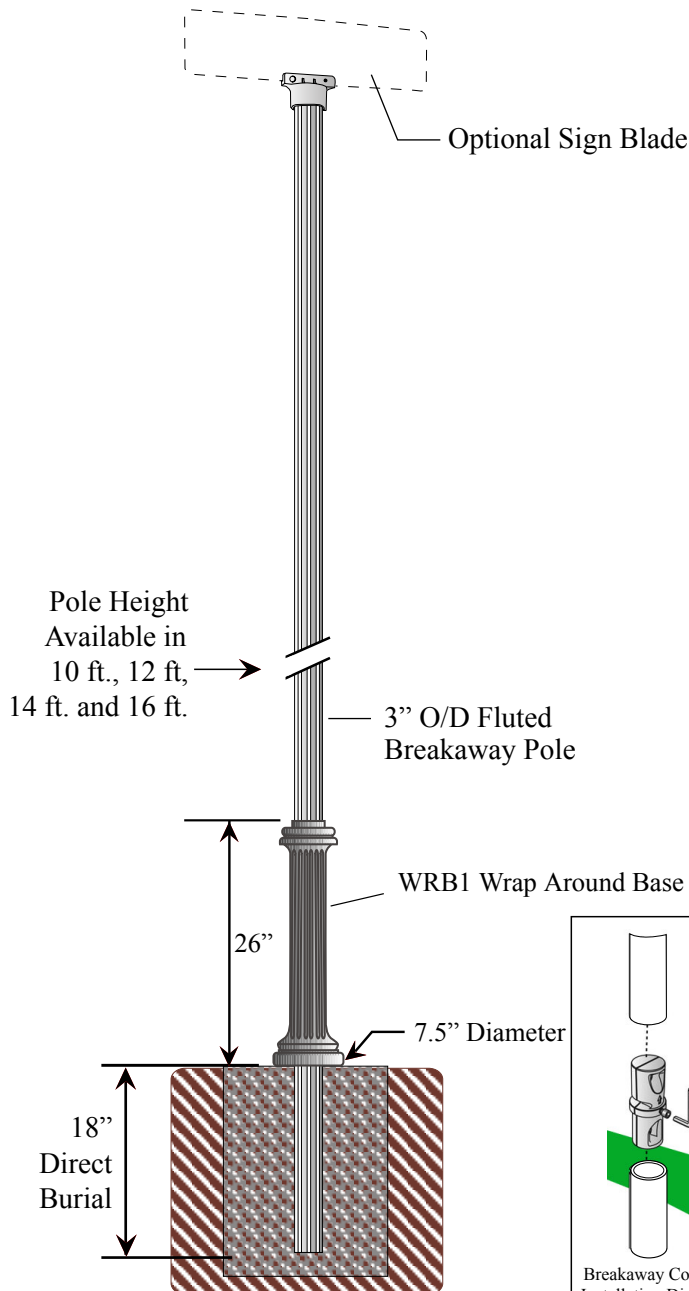

# BC-4\*\* / WRB1 / TRO

(3" O/D Fluted Breakaway Pole with Decorative Base and Street Sign Bracket)

**Poles available in the following heights:**  
10 ft. - 12 ft. - 14 ft. - 16ft.

**How to Order:** (example)  
BC-4\*\* / WRB1 / TRO-BLK  
Pole / Base / Street Sign Bracket-Color  
(\* indicates pole height)

## BC-4\*\* Fluted Breakaway Pole

- 3" O/D Fluted Breakaway Pole
- Made of Extruded Aluminum
- .095 Wall Thickness
- Direct Burial

## WRB1 - Decorative Wraparound Base

- Optional decorative base that fits over a 3" O/D round post
- Made of Cast Aluminum

## TRO - Street Sign Bracket

- Fits 3" O/D round posts. Holds one street blade.
  - Available for flat and extruded sign blades
  - Item # TRO-X for extruded blade
  - Made of Cast Aluminum
- (See Traffic Pole Accessories Section for product specifications)