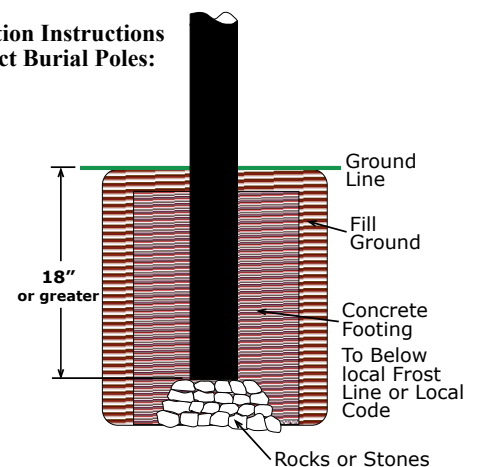

Installation Instructions for Direct Burial Poles:

SPECIAL LITE
PRODUCTS COMPANY, INC.

1634 Latrobe-Derry Road • Loyallhanna, PA 15661 • Phone: (724) 537-4711 • Fax: (724) 537-9313

www.specialliteproducts.com • customer_service@specialliteproducts.com