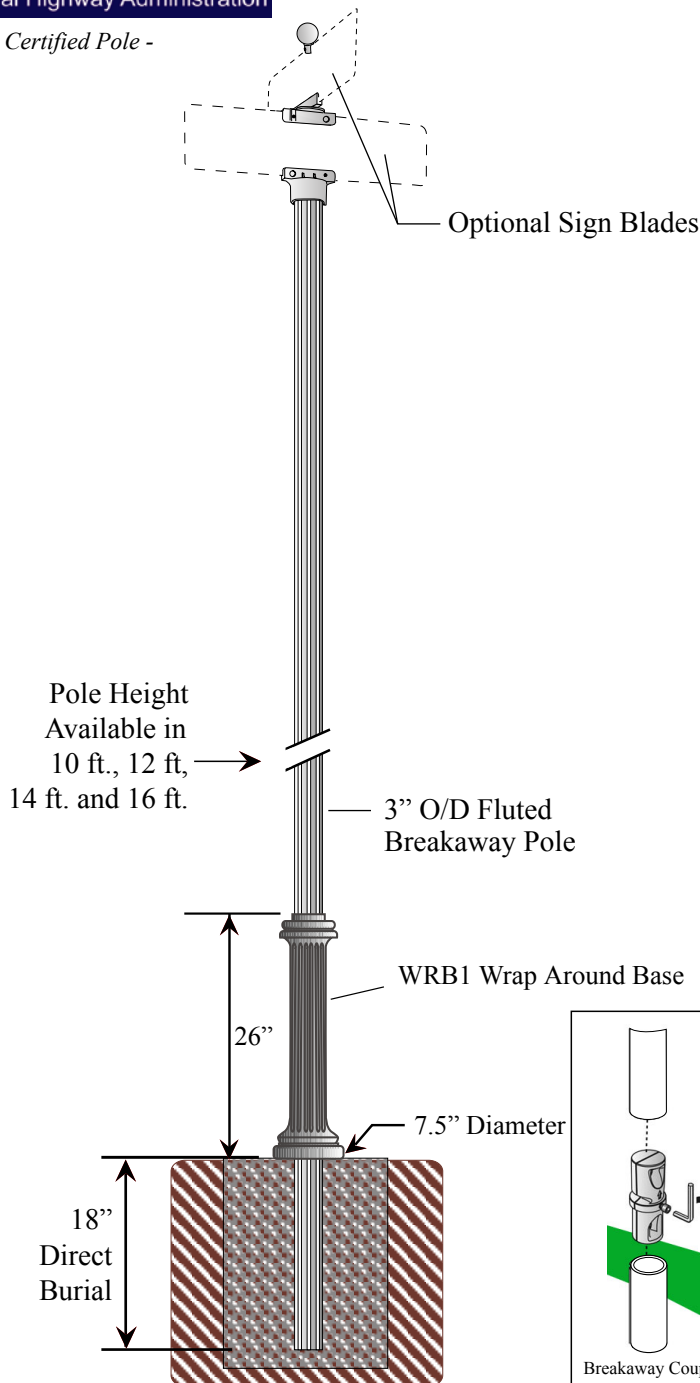

# BC-4\*\* / WRB1 / TRO / DBL / TSB8

(3" O/D Fluted Breakaway Pole  
with Decorative Base and  
Street Sign Brackets)

**Poles available in the following heights:**  
10 ft. - 12 ft. - 14 ft. - 16ft.

**How to Order:** (example)  
BC-4\*\* / WRB1 / TRO / DBL / TSB8-BLK  
Pole / Base / Sign Bracket / Double Sign Bracket / Finial-Color  
(\* indicates pole height)

## BC-4\*\* Fluted Breakaway Pole

- 3" O/D Fluted Breakaway Pole
- Made of Extruded Aluminum
- .095 Wall Thickness
- Direct Burial

## TRO - Street Sign Bracket

- Fits 3" O/D round posts. Holds one street blade.
- Available for flat and extruded sign blades
- Item # TRO-X for extruded blade
- Made of Cast Aluminum
- (See Traffic Pole Accessories Section for product specifications)

## DBL - Double Street Sign Bracket

- Fits onto a Street Blade. Holds one Street Blade.
- Available for flat and extruded sign blades
- Item # DBL-X for extruded blade
- Made of Cast Aluminum
- (See Traffic Pole Accessories Section for product specifications)