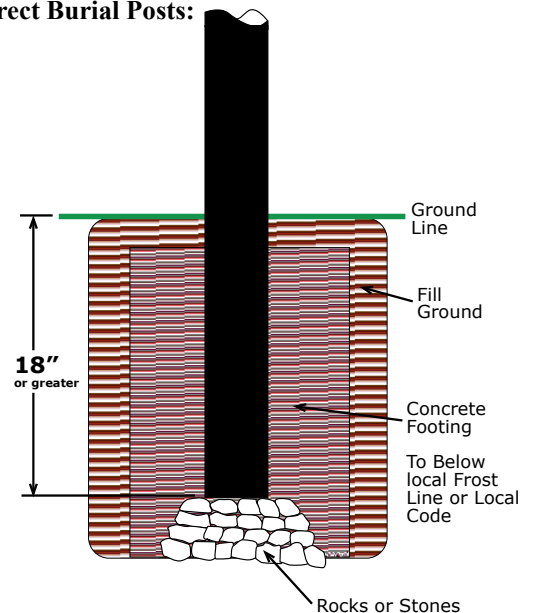

SHD1-PC1023CL / TSB15 / 6**-w/AD

(H.I.D. Light Fixture with
4" O/D Smooth Post and
Access Door)

Poles available in the following heights:
10 ft. - 12 ft. - 14 ft. - 16ft.

How to Order: (example)
SHD1-PC1023CL / TSB15 / 6**-w/AD-BLK
Fitter - Globe / Adaptor / Post - Height - Access Door - Finish
(* indicates pole height)

Pole Height
Available in
10 ft., 12 ft.,
14 ft. and 16 ft.

SHD1 Fitter

- Shown with Medium Socket (Mogul Socket available with certain voltages)
- Ballast can easily be changed in field by loosening two screws
- Made of Cast Aluminum

PC1023CL Globe

- Textured Polycarbonate Acorn Globe
- (see Commercial Lighting Section for additional Globe and Fitter specifications)

4" Smooth Post

- 4" O/D Smooth Post
- Made of Extruded Aluminum
- .125 Wall Thickness
- Direct Burial

TSB15

- 4" to 3" Pole Adaptor
- Attaches Fitter to Pole

Finish

- The fixture will be finished with a premium quality thermoset polyester powdercoat for a durable finish.

Installation Instructions for Direct Burial Posts: