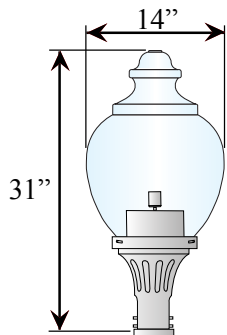

SHD1-PC1023CL / TSB15 / 6**-w/AD

(H.I.D. Light Fixture with
4" O/D Smooth Post and
Access Door)

Poles available in the following heights:
10 ft. - 12 ft. - 14 ft. - 16ft.

How to Order: (example)
SHD1-PC1023CL / TSB15 / 6**-w/AD-BLK
Fitter - Globe / Adaptor / Post - Height - Access Door - Finish
(* indicates pole height)

Pole Height
Available in
10 ft., 12 ft.,
14 ft. and 16 ft.

SHD1 Fitter

- Shown with Medium Socket (Mogul Socket available with certain voltages)
- Ballast can easily be changed in field by loosening two screws
- Made of Cast Aluminum

PC1023CL Globe

- Textured Polycarbonate Acorn Globe
- (see Commercial Lighting Section for additional Globe and Fitter specifications)

4" Smooth Post

- 4" O/D Smooth Post
- Made of Extruded Aluminum
- .125 Wall Thickness
- Direct Burial