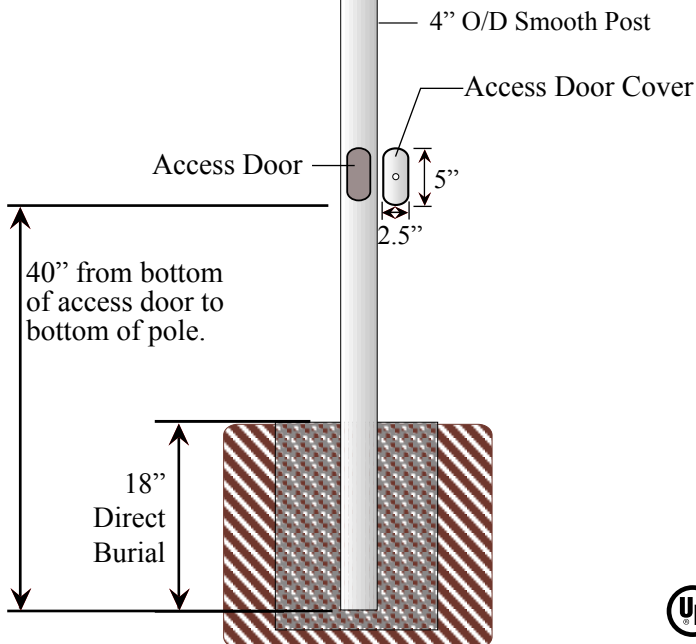

SHD1-PC1023CL / TSB15 / 6**-w/AD

(H.I.D. Light Fixture with
4" O/D Smooth Post and
Access Door)

Poles available in the following heights:
10 ft. - 12 ft. - 14 ft. - 16ft.

How to Order: (example)
SHD1-PC1023CL / TSB15 / 6**-w/AD-BLK
Fitter - Globe / Adaptor / Post - Height - Access Door - Finish
(* indicates pole height)

Pole Height
Available in
10 ft., 12 ft.,
14 ft. and 16 ft.

SHD1 Fitter

- Shown with Medium Socket (Mogul Socket available with certain voltages)
- Ballast can easily be changed in field by loosening two screws
- Made of Cast Aluminum

PC1023CL Globe

- Textured Polycarbonate Acorn Globe
- (see Commercial Lighting Section for additional Globe and Fitter specifications)

4" Smooth Post

- 4" O/D Smooth Post
- Made of Extruded Aluminum
- .125 Wall Thickness
- Direct Burial

TSB15

- 4" to 3" Pole Adaptor
- Attaches Fitter to Pole

Finish

- The fixture will be finished with a premium quality thermoset polyester powdercoat for a durable finish.

Installation Instructions for Direct Burial Posts: