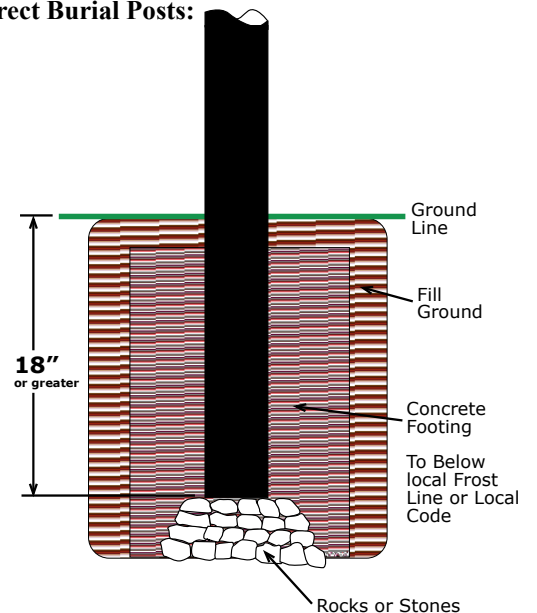

Installation Instructions for Direct Burial Posts:

**SPECIAL
LITE**
PRODUCTS COMPANY, INC.

1634 Latrobe-Derry Road • Loyahanna, PA 15661 • Phone: (724) 537-4711 • Fax: (724) 537-9313
www.specialliteproducts.com • customer_service@specialliteproducts.com