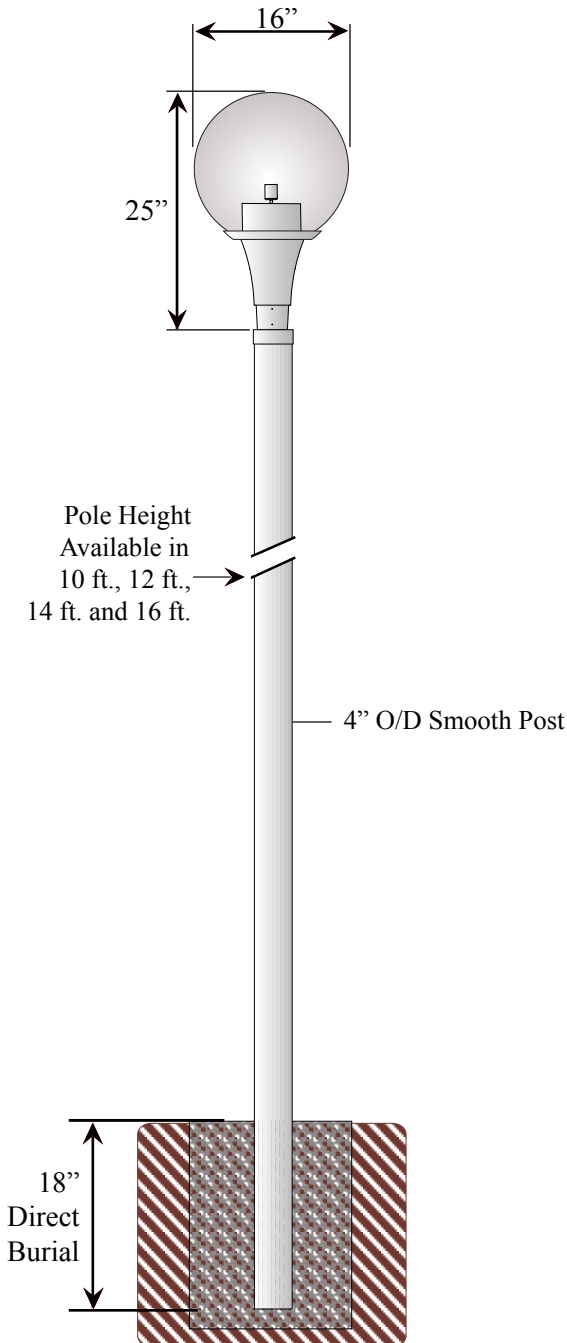

SHD2-PC3016WH / TSB15 / 6**

(H.I.D. Light Fixture with
4" O/D Smooth Post)

Poles available in the following heights:
10 ft. - 12 ft. - 14 ft. - 16ft.

How to Order: *(example)*
SHD2-PC3016WH / TSB15 / 6**-BLK
Fitter - Globe / Adaptor / Post - Height - Finish
(indicates pole height)*

SHD2 Fitter

- Shown with Medium Socket (Mogul Socket available with certain voltages)
- Ballast can easily be changed in field by loosening two screws
- Made of Cast Aluminum

PC3016WH Globe

- Textured Polycarbonate Sphere Globe
- (see Commercial Lighting Section for additional Globe and Fitter specifications)*

4" Smooth Post

- 4" O/D Smooth Post
- Made of Extruded Aluminum
- .125 Wall Thickness
- Direct Burial

TSB15

- 4" to 3" Pole Adaptor
- Attaches Fitter to Pole

Finish

- The fixture will be finished with a premium quality thermoset polyester powdercoat for a durable finish.