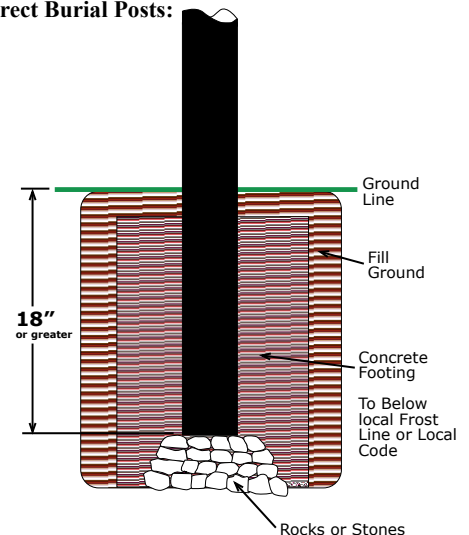

Installation Instructions for Direct Burial Posts:

**SPECIAL
LITE**
PRODUCTS COMPANY, INC.

1634 Latrobe-Derry Road • Loyahanna, PA 15661 • Phone: (724) 537-4711 • Fax: (724) 537-9313

www.specialliteproducts.com • customer_service@specialliteproducts.com