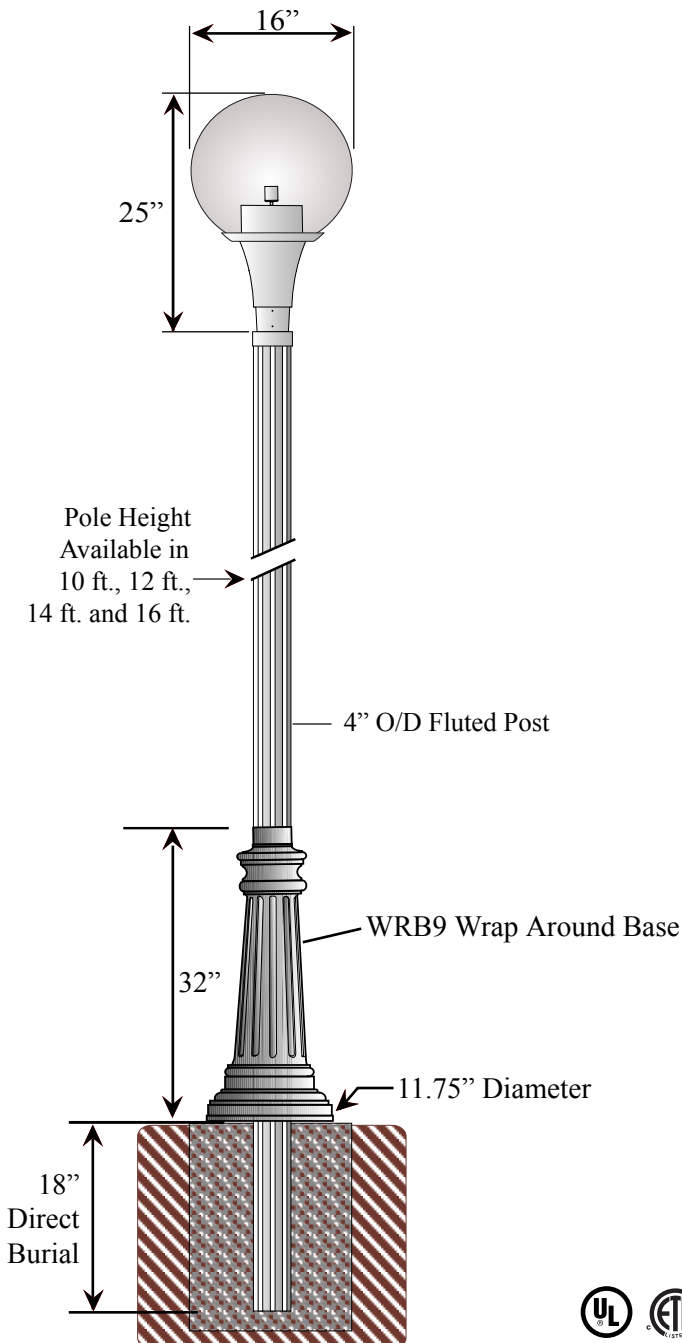

# SHD2-PC3016WH / TSB15 / MP-6\*\* / WRB9

(H.I.D. Light Fixture with  
4" O/D Fluted Post and  
Decorative Base)

**Poles available in the following heights:**  
10 ft. - 12 ft. - 14 ft. - 16ft.

**How to Order:** *(example)*  
SHD2-PC3016WH / TSB15 / MP-6\*\* / WRB9 / BLK  
Fitter - Globe / Adaptor / Post - Height / Base / Finish  
*(\* indicates pole height)*

## SHD2 Fitter

- Shown with Medium Socket (Mogul Socket available with certain voltages)
- Ballast can easily be changed in field by loosening two screws
- Made of Cast Aluminum

## MP-6\*\* Fluted Post

- 4" O/D Fluted Post
- Made of Extruded Aluminum
- .125 Wall Thickness
- Direct Burial

## TSB15

- 4" to 3" Pole Adaptor
- Attaches Fitter to Pole