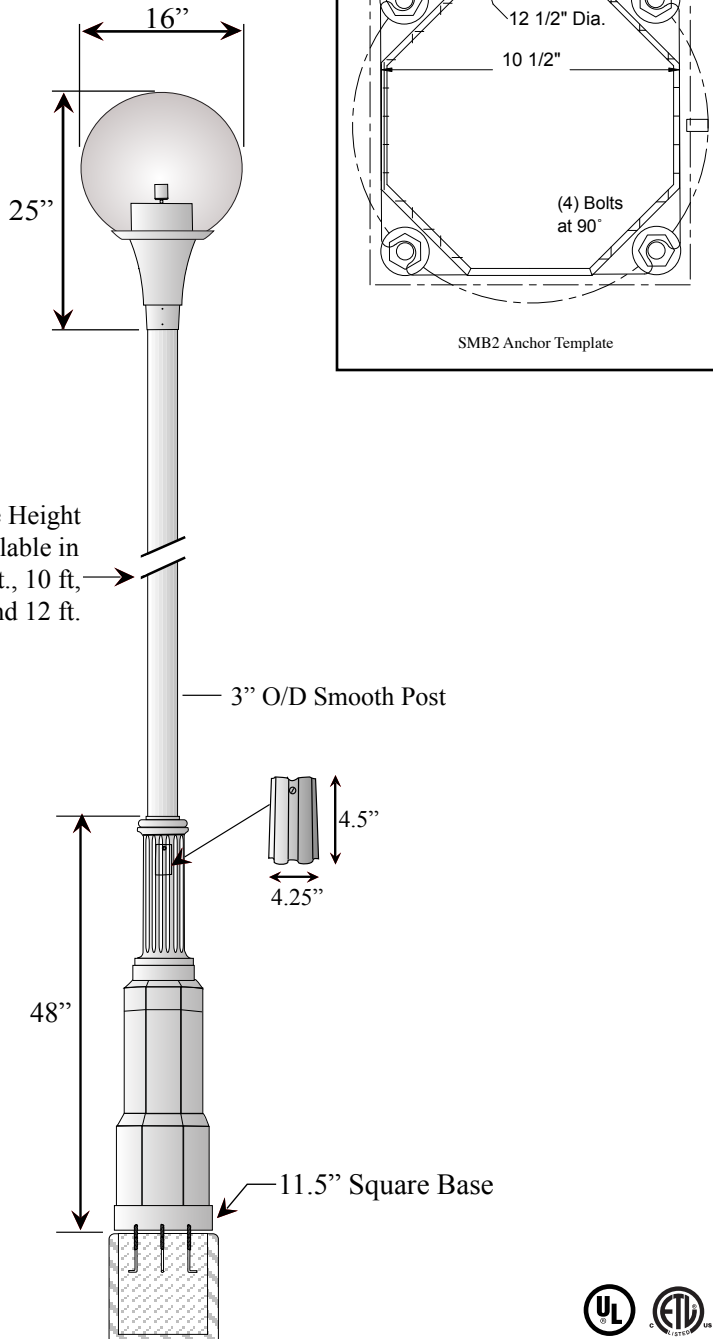

SHD2-PC3016WH / SMB2-**

(H.I.D. Light Fixture with
Surface Mount Base w/ 3" O/D
Smooth Post and Access Door)

Poles available in the following heights:
8 ft. - 10 ft. - 12 ft.

How to Order: (example)
SHD2-PC3016WH / SMB2-**-BLK
Fitter - Globe / Post - Height - Finish
(* indicates pole height)

SHD2 Fitter

- Shown with Medium Socket (Mogul Socket available with certain voltages)
- Ballast can easily be changed in field by loosening two screws
- Made of Cast Aluminum

PC3016WH Globe

- Textured Polycarbonate Sphere Globe
- (see Commercial Lighting Section for additional Globe and Fitter specifications)

3" Smooth Post

- 3" O/D Smooth Post
- Made of Extruded Aluminum
- .065 Wall Thickness

SMB2 Surface Mount Base

- Decorative base for a 3" O/D round post
- Made of Cast Aluminum

Finish

- The fixture will be finished with a premium quality thermoset polyester powdercoat for a durable finish.

Installation Instructions for Surface Mount Posts:

(*Anchor bolt set not included with SMB2 Post)

**SPECIAL
LITE**
PRODUCTS COMPANY, INC.

1634 Latrobe-Derry Road • Loyallhanna, PA 15661 • Phone: (724) 537-4711 • Fax: (724) 537-9313
www.specialliteproducts.com • customer_service@specialliteproducts.com