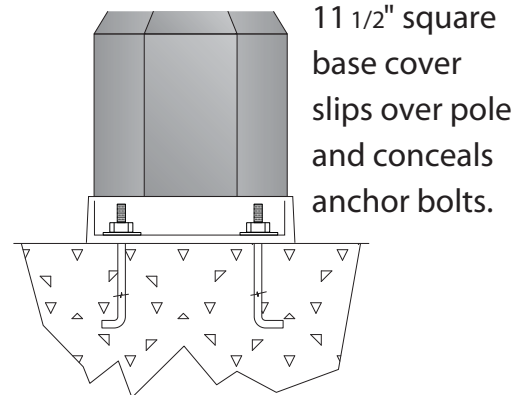

SHD2-PC3016WH / SMB2-**

(H.I.D. Light Fixture with
Surface Mount Base w/ 3" O/D
Smooth Post and Access Door)

Poles available in the following heights:
8 ft. - 10 ft. - 12 ft.

How to Order: (example)
SHD2-PC3016WH / SMB2-**-BLK
Fitter - Globe / Post - Height - Finish
(* indicates pole height)

SHD2 Fitter

- Shown with Medium Socket (Mogul Socket available with certain voltages)
- Ballast can easily be changed in field by loosening two screws
- Made of Cast Aluminum

PC3016WH Globe

- Textured Polycarbonate Sphere Globe
- (see Commercial Lighting Section for additional Globe and Fitter specifications)

3" Smooth Post

- 3" O/D Smooth Post
- Made of Extruded Aluminum
- .065 Wall Thickness

SMB2 Surface Mount Base

- Decorative base for a 3" O/D round post
- Made of Cast Aluminum

Finish

- The fixture will be finished with a premium quality thermoset polyester powdercoat for a durable finish.

Installation Instructions for Surface Mount Posts:

(*Anchor bolt set not included with SMB2 Post)

**SPECIAL
LITE**
PRODUCTS COMPANY, INC.

1634 Latrobe-Derry Road • Loyallhanna, PA 15661 • Phone: (724) 537-4711 • Fax: (724) 537-9313
www.specialliteproducts.com • customer_service@specialliteproducts.com