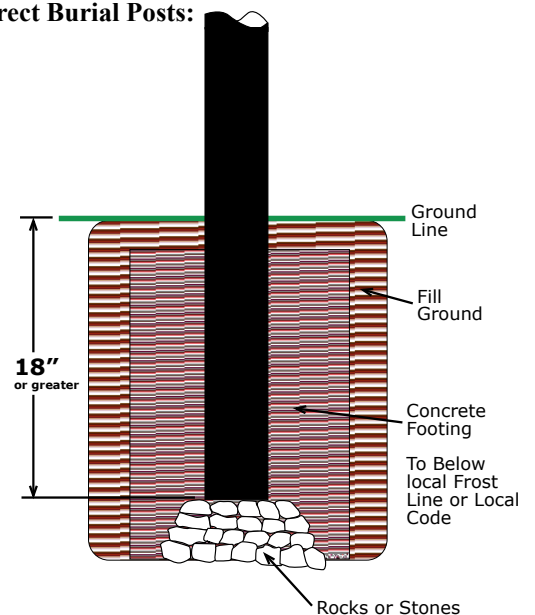

Installation Instructions for Direct Burial Posts:

SPECIAL LITE
PRODUCTS COMPANY, INC.

1634 Latrobe-Derry Road • Loyahanna, PA 15661 • Phone: (724) 537-4711 • Fax: (724) 537-9313

www.specialliteproducts.com • customer_service@specialliteproducts.com