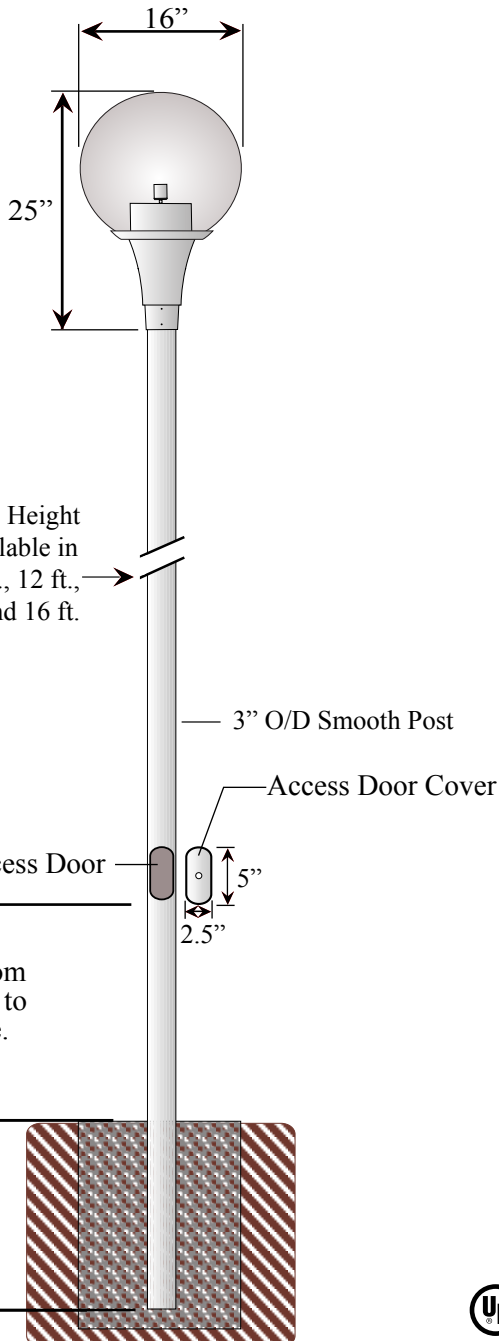

SHD2-PC3016WH / 4**-w/AD

(H.I.D. Light Fixture with
3" O/D Smooth Post and
Access Door)

Poles available in the following heights:
10 ft. - 12 ft. - 14 ft. - 16ft.

How to Order: *(example)*
SHD2-PC3016WH / 4**-w/AD-BLK
Fitter - Globe / Post - Height - Access Door - Finish
(indicates pole height)*

SHD2 Fitter

- Shown with Medium Socket (Mogul Socket available with certain voltages)
- Ballast can easily be changed in field by loosening two screws
- Made of Cast Aluminum

PC3016WH Globe

- Textured Polycarbonate Sphere Globe
- (see Commercial Lighting Section for additional Globe and Fitter specifications)*

3" Smooth Post

- 3" O/D Smooth Post
- Made of Extruded Aluminum
- .065 Wall Thickness
- Direct Burial

Finish

- The fixture will be finished with a premium quality thermoset polyester powdercoat for a durable finish.