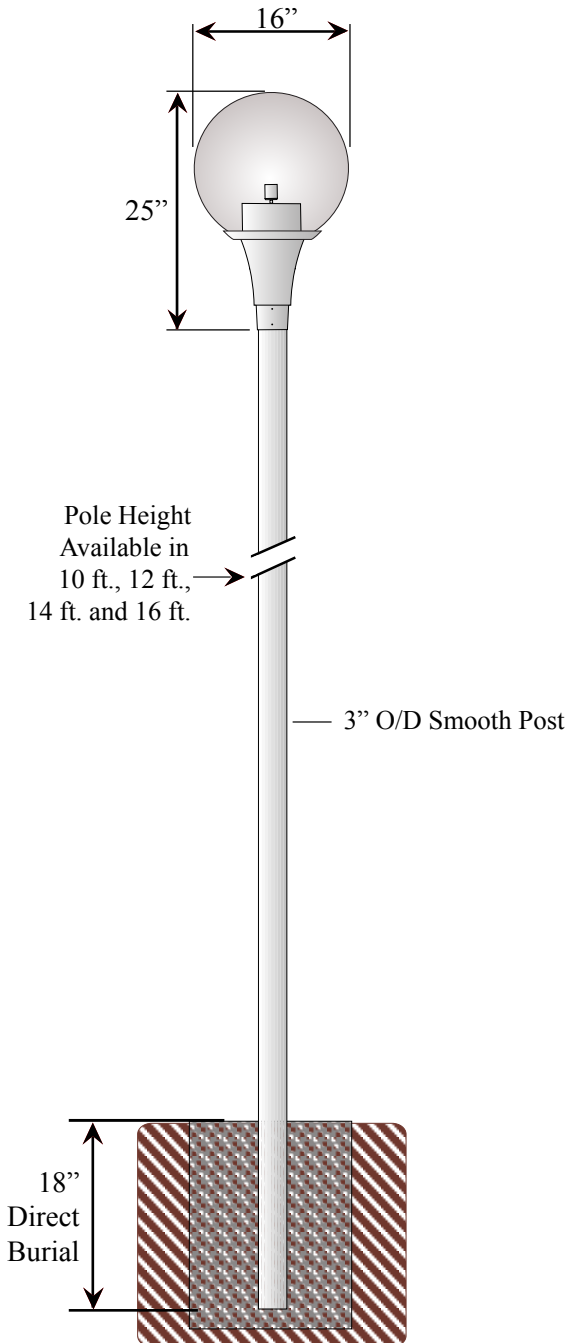

SHD2-PC3016WH / 4**

(H.I.D. Light Fixture with
3" O/D Smooth Post)

Poles available in the following heights:
10 ft. - 12 ft. - 14 ft. - 16ft.

How to Order: *(example)*
SHD2-PC3016WH / 4-**-BLK
Fitter - Globe / Post - Height - Finish
(indicates pole height)*

SHD2 Fitter

- Shown with Medium Socket (Mogul Socket available with certain voltages)
- Ballast can easily be changed in field by loosening two screws
- Made of Cast Aluminum

PC3016WH Globe

- Textured Polycarbonate Sphere Globe
- (see Commercial Lighting Section for additional Globe and Fitter specifications)*

3" Smooth Post

- 3" O/D Smooth Post
- Made of Extruded Aluminum
- .065 Wall Thickness
- Direct Burial

Finish

- The fixture will be finished with a premium quality thermoset polyester powdercoat for a durable finish.