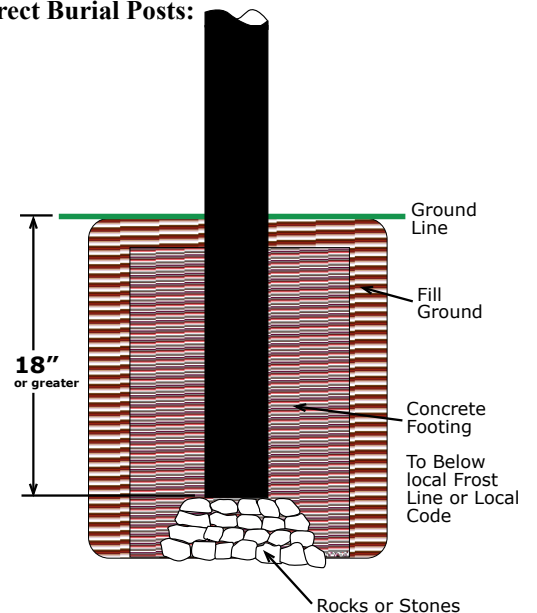

Installation Instructions for Direct Burial Posts:

SPECIAL LITE
PRODUCTS COMPANY, INC.

1634 Latrobe-Derry Road • Loyahanna, PA 15661 • Phone: (724) 537-4711 • Fax: (724) 537-9313

www.specialliteproducts.com • customer_service@specialliteproducts.com