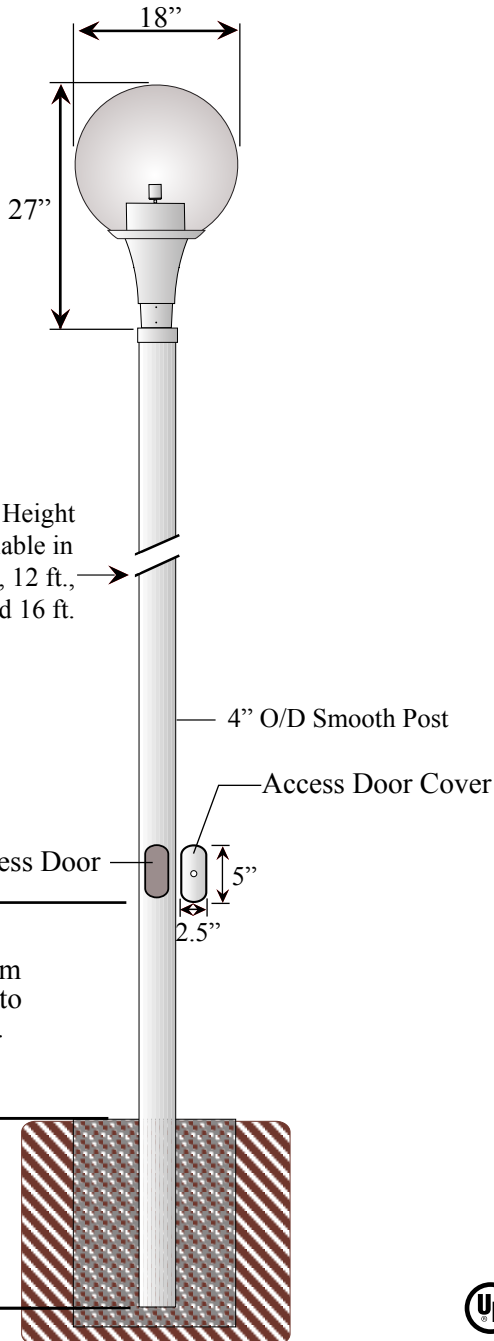

SHD2-PC3018WH / TSB15 / 6**-w/AD

(H.I.D. Light Fixture with
4" O/D Smooth Post and
Access Door)

Poles available in the following heights:
10 ft. - 12 ft. - 14 ft. - 16ft.

How to Order: (example)
SHD2-PC3018WH / TSB15 / 6**-w/AD-BLK
Fitter - Globe / Adaptor / Post - Height - Access Door - Finish
(* indicates pole height)

SHD2 Fitter

- Shown with Medium Socket (Mogul Socket available with certain voltages)
- Ballast can easily be changed in field by loosening two screws
- Made of Cast Aluminum

PC3018WH Globe

- Textured Polycarbonate Sphere Globe
- (see Commercial Lighting Section for additional Globe and Fitter specifications)

4" Smooth Post

- 4" O/D Smooth Post
- Made of Extruded Aluminum
- .125" Wall Thickness
- Direct Burial

TSB15

- 4" to 3" Pole Adaptor
- Attaches Fitter to Pole

Finish

- The fixture will be finished with a premium quality thermoset polyester powdercoat for a durable finish.