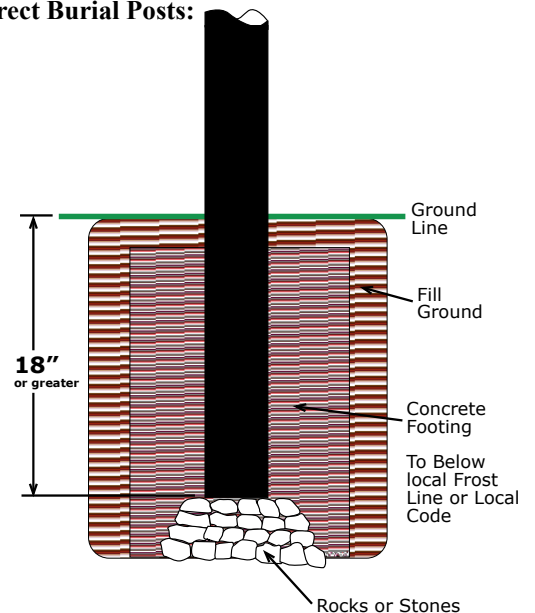

Installation Instructions for Direct Burial Posts:

**SPECIAL
LITE**
PRODUCTS COMPANY, INC.

1634 Latrobe-Derry Road • Loyahanna, PA 15661 • Phone: (724) 537-4711 • Fax: (724) 537-9313

www.specialliteproducts.com • customer_service@specialliteproducts.com