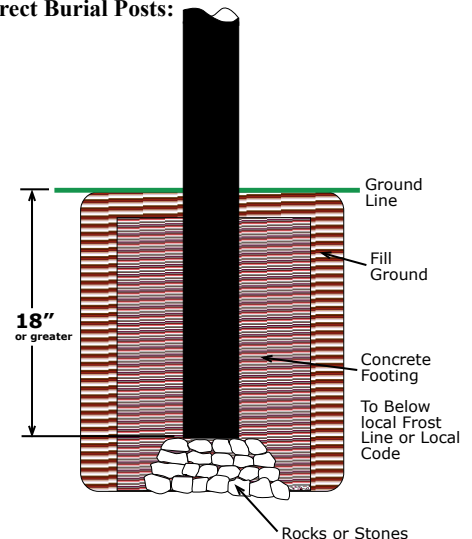

SHD2-PC3018WH / TSB15 / MP-6** / WRB9

(H.I.D. Light Fixture with
4" O/D Fluted Post and
Decorative Base)

Poles available in the following heights:
10 ft. - 12 ft. - 14 ft. - 16ft.

How to Order: *(example)*
SHD2-PC3018WH / TSB15 / MP-6** / WRB9 / BLK
Fitter - Globe / Adaptor / Post - Height / Base / Finish
(indicates pole height)*

SHD2 Fitter

- Shown with Medium Socket (Mogul Socket available with certain voltages)
- Ballast can easily be changed in field by loosening two screws
- Made of Cast Aluminum

PC3018WH Globe

- Textured Polycarbonate Sphere Globe
- (see Commercial Lighting Section for additional Globe and Fitter specifications)*

MP-6** Fluted Post

- 4" O/D Fluted Post
- Made of Extruded Aluminum
- .125 Wall Thickness
- Direct Burial

WRB9 - Decorative Wraparound Base

- Optional decorative base that fits over a 4" O/D round post
- Made of Cast Aluminum

TSB15

- 4" to 3" Pole Adaptor
- Attaches Fitter to Pole

Finish

- The fixture will be finished with a premium quality thermoset polyester powdercoat for a durable finish.

Installation Instructions for Direct Burial Posts: