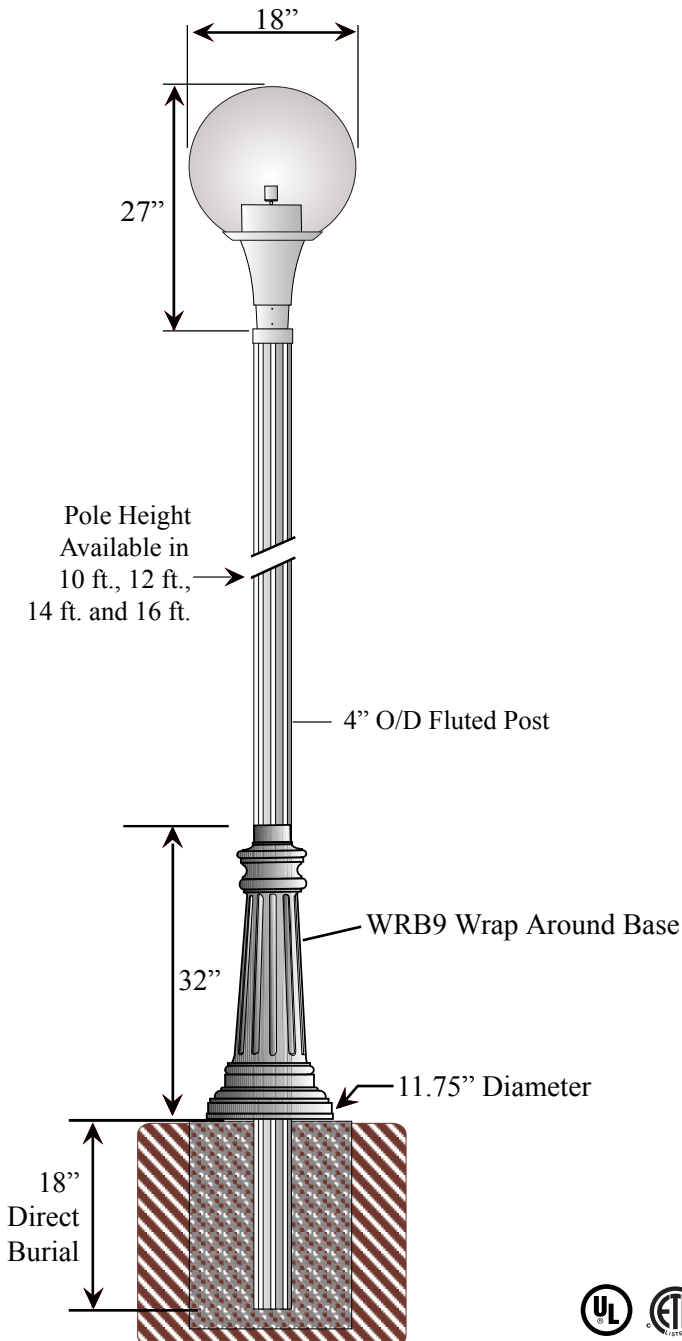

SHD2-PC3018WH / TSB15 / MP-6** / WRB9

(H.I.D. Light Fixture with
4" O/D Fluted Post and
Decorative Base)

Poles available in the following heights:
10 ft. - 12 ft. - 14 ft. - 16ft.

How to Order: *(example)*
SHD2-PC3018WH / TSB15 / MP-6** / WRB9 / BLK
Fitter - Globe / Adaptor / Post - Height / Base / Finish
(indicates pole height)*

SHD2 Fitter

- Shown with Medium Socket (Mogul Socket available with certain voltages)
- Ballast can easily be changed in field by loosening two screws
- Made of Cast Aluminum

PC3018WH Globe

- Textured Polycarbonate Sphere Globe
- (see Commercial Lighting Section for additional Globe and Fitter specifications)*

MP-6** Fluted Post

- 4" O/D Fluted Post
- Made of Extruded Aluminum
- .125 Wall Thickness
- Direct Burial

WRB9 - Decorative Wraparound Base

- Optional decorative base that fits over a 4" O/D round post
- Made of Cast Aluminum

TSB15

- 4" to 3" Pole Adaptor
- Attaches Fitter to Pole

Finish

- The fixture will be finished with a premium quality thermoset polyester powdercoat for a durable finish.

Installation Instructions for Direct Burial Posts: