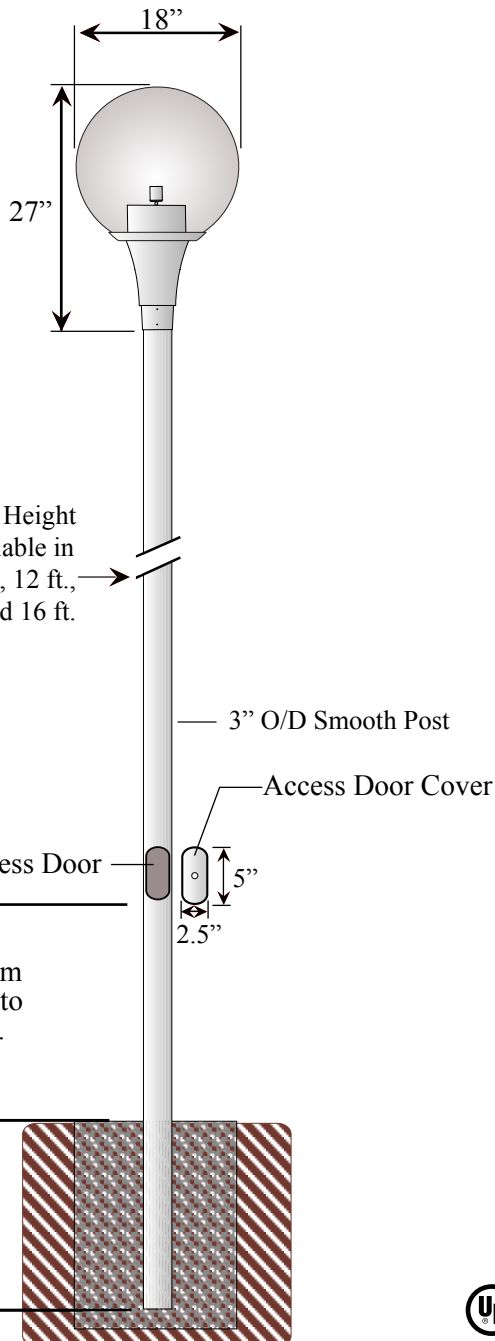

# SHD2-PC3018WH / 4\*\*-w/AD

(H.I.D. Light Fixture with  
3" O/D Smooth Post and  
Access Door)

**Poles available in the following heights:**  
10 ft. - 12 ft. - 14 ft. - 16ft.

**How to Order:** *(example)*  
SHD2-PC3018WH / 4\*\*-w/AD-BLK  
Fitter - Globe / Post - Height - Access Door - Finish  
*(\* indicates pole height)*

## SHD2 Fitter

- Shown with Medium Socket (Mogul Socket available with certain voltages)
- Ballast can easily be changed in field by loosening two screws
- Made of Cast Aluminum

## PC3018WH Globe

- Textured Polycarbonate Sphere Globe
- (see Commercial Lighting Section for additional Globe and Fitter specifications)*

## 3" Smooth Post

- 3" O/D Smooth Post
- Made of Extruded Aluminum
- .065 Wall Thickness
- Direct Burial