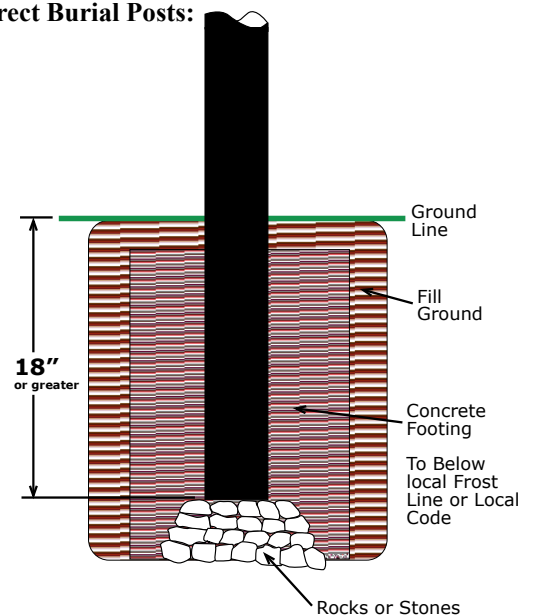

Installation Instructions for Direct Burial Posts:

SPECIAL LITE
PRODUCTS COMPANY, INC.

1634 Latrobe-Derry Road • Loyahanna, PA 15661 • Phone: (724) 537-4711 • Fax: (724) 537-9313

www.specialliteproducts.com • customer_service@specialliteproducts.com