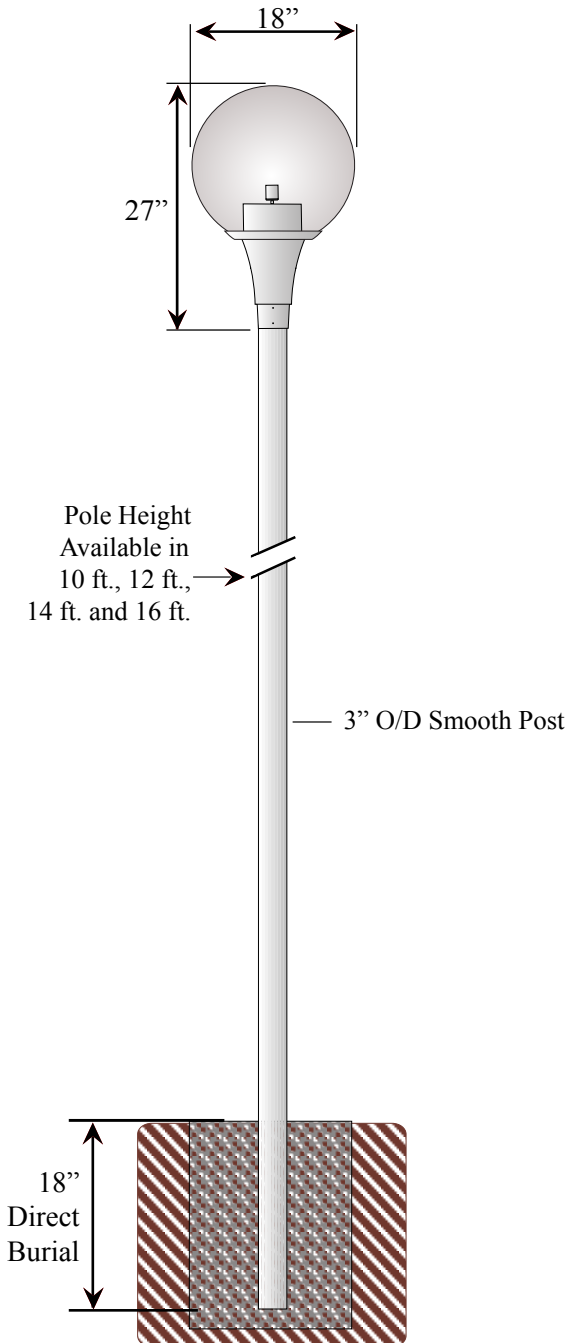

SHD2-PC3018WH / 4**

(H.I.D. Light Fixture with
3" O/D Smooth Post)

Poles available in the following heights:
10 ft. - 12 ft. - 14 ft. - 16ft.

How to Order: *(example)*
SHD2-PC3018WH / 4-**-BLK
Fitter - Globe / Post - Height - Finish
(indicates pole height)*

SHD2 Fitter

- Shown with Medium Socket (Mogul Socket available with certain voltages)
- Ballast can easily be changed in field by loosening two screws
- Made of Cast Aluminum

PC3018WH Globe

- Textured Polycarbonate Sphere Globe
- (see Commercial Lighting Section for additional Globe and Fitter specifications)*

3" Smooth Post

- 3" O/D Smooth Post
- Made of Extruded Aluminum
- .065 Wall Thickness
- Direct Burial

Finish

- The fixture will be finished with a premium quality thermoset polyester powdercoat for a durable finish.