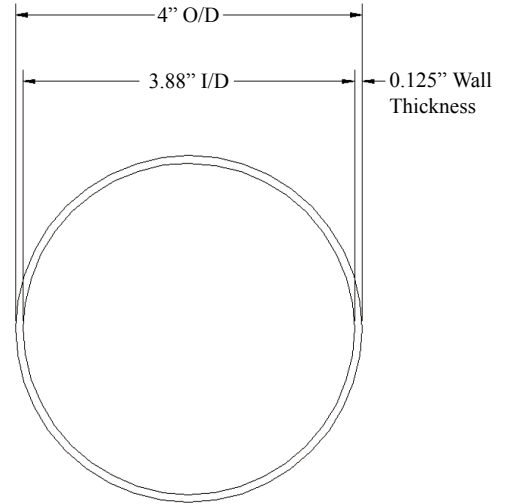

# 6\*\* (4" O/D Smooth Post)

## Poles available in the following heights:

Model #	Length	Model #	Length
610	10 ft.	614	14 ft.
612	12 ft.	616	16 ft.

**How to Order:** (example)  
 6\*\*-BLK  
 Post - Color  
 (\* indicates pole height)

## 6\*\* Smooth Post

- 4" O/D Smooth Post
- Made of Extruded Aluminum
- .125 Wall Thickness
- Direct Burial