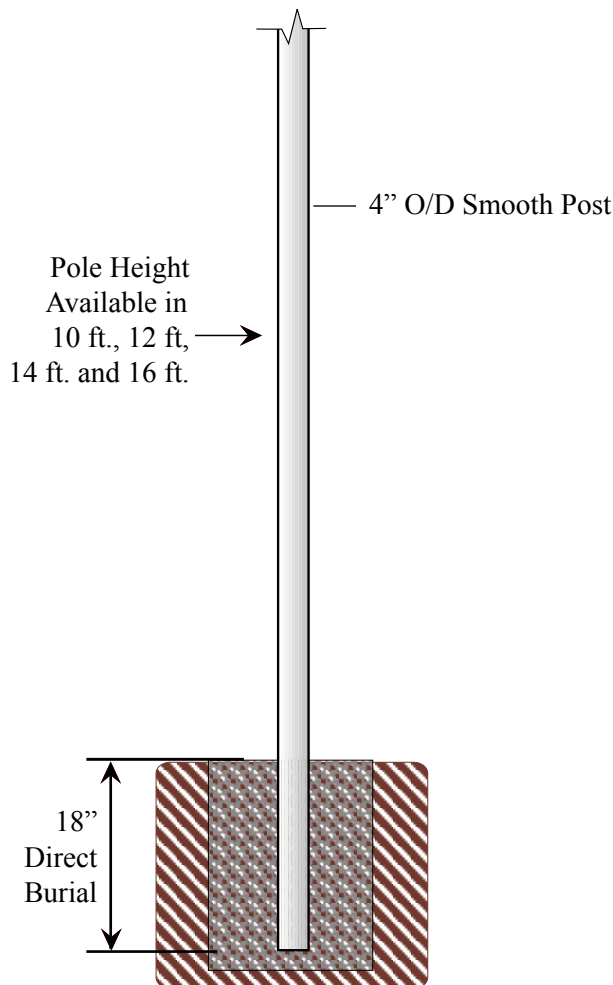

# 6\*\* (4" O/D Smooth Post)

## Poles available in the following heights:

Model #	Length	Model #	Length
610	10 ft.	614	14 ft.
612	12 ft.	616	16 ft.

**How to Order:** (example)  
 6\*\*-BLK  
 Post - Color  
 (\* indicates pole height)

## 6\*\* Smooth Post

- 4" O/D Smooth Post
- Made of Extruded Aluminum
- .125 Wall Thickness
- Direct Burial