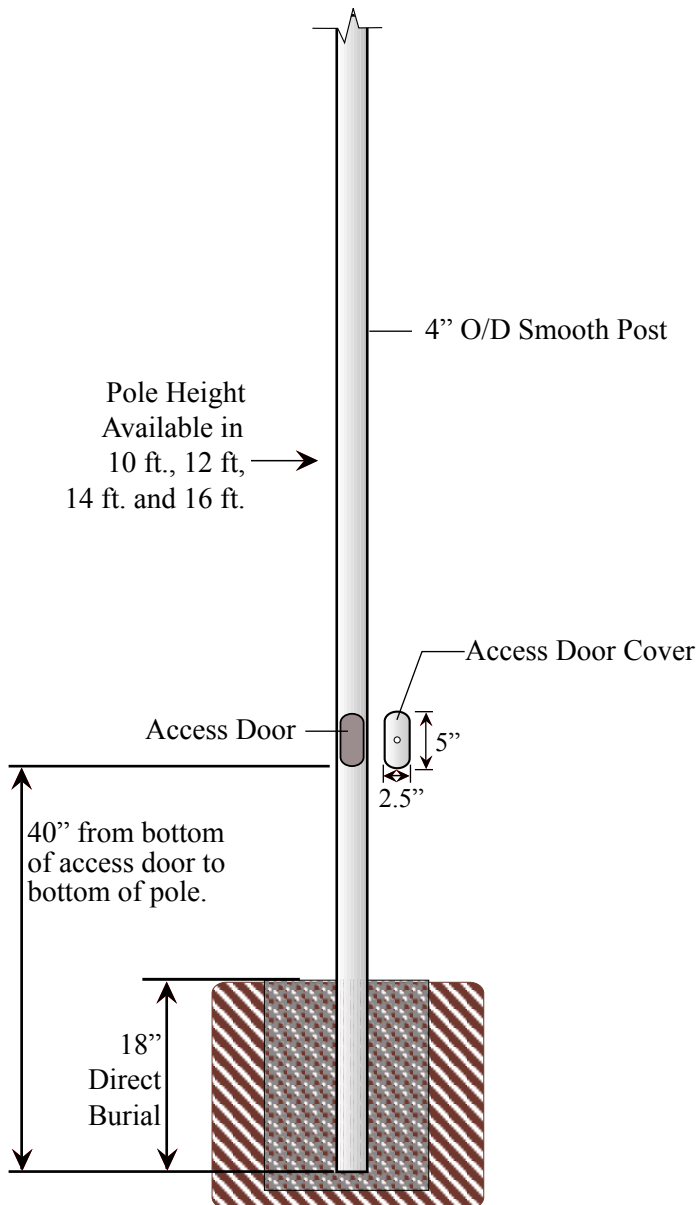

6**-w/AD (4" O/D Smooth Post w/ Access Door)

Poles available in the following heights:

Model #	Length	Model #	Length
610	10 ft.	614	14 ft.
612	12 ft.	616	16 ft.

6 Smooth Post**

- 4" O/D Smooth Post
- Made of Extruded Aluminum
- .125 Wall Thickness
- Direct Burial

How to Order: (example)
 6**-w/AD-BLK
 Post - Color
 (* indicates pole height)

Finish

- The fixture will be finished with a premium quality thermoset polyester powdercoat for a durable finish.

Installation Instructions for Direct Burial Posts: