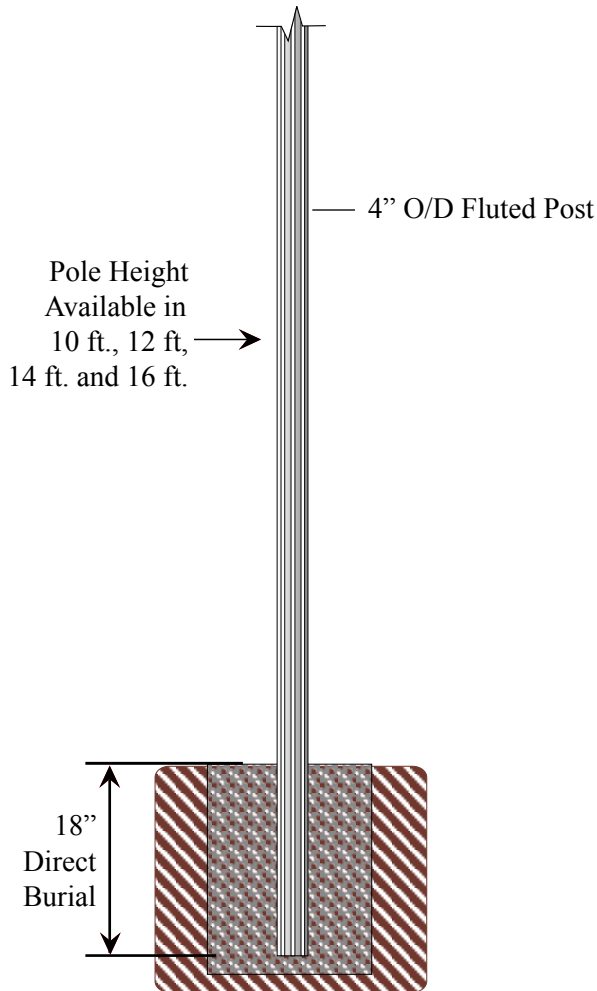

MP-6** (4" O/D Fluted Post)

Poles available in the following heights:

Model #	Length	Model #	Length
MP-610	10 ft.	MP-614	14 ft.
MP-612	12 ft.	MP-616	16 ft.

How to Order: (example)
 MP-6**-BLK
 Post - Color
 (* indicates pole height)

MP-6 Fluted Post**

- 4" O/D Fluted Post
- Made of Extruded Aluminum
- .125 Wall Thickness
- Direct Burial

Finish

- The fixture will be finished with a premium quality thermoset polyester powdercoat for a durable finish.