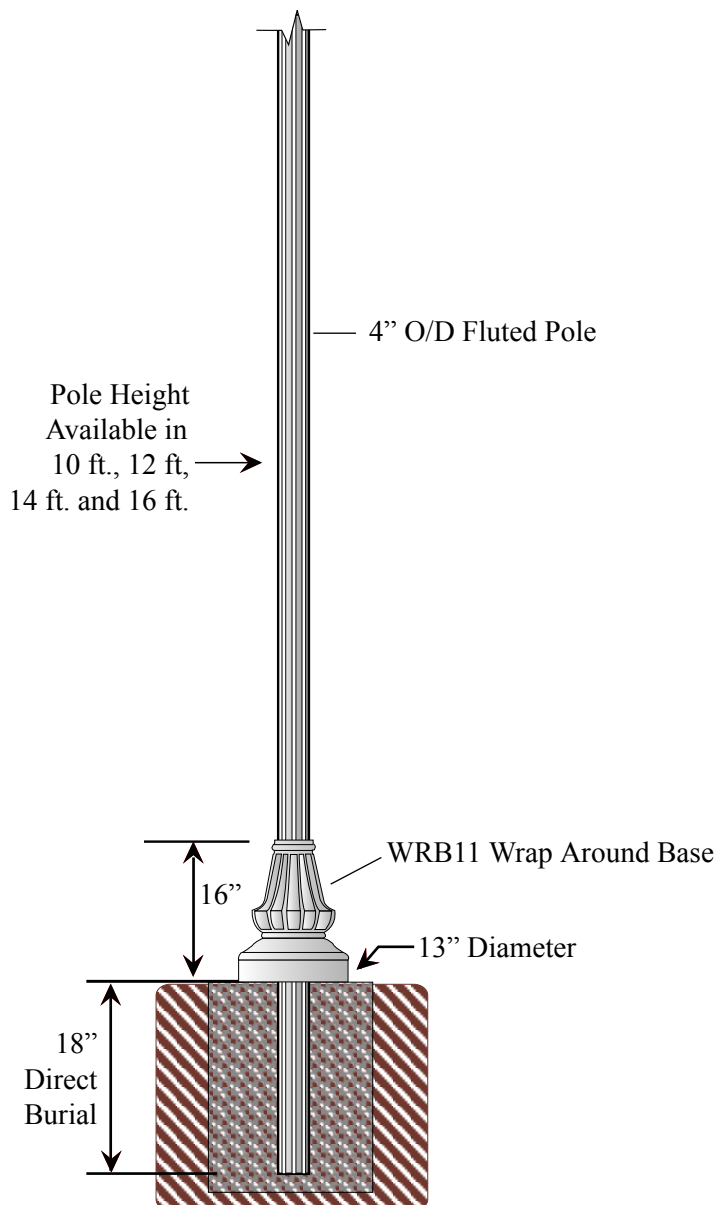

MP-6** / WRB11 (4" O/D Fluted Pole w/ Decorative Base)

Poles available in the following heights:

Model #	Length	Model #	Length
MP-610	10 ft.	MP-614	14 ft.
MP-612	12 ft.	MP-616	16 ft.

How to Order: (example)
MP-6** / WRB11-BLK
Post / Base - Color
(** indicates pole height)

MP-6** Fluted Pole

- 4" O/D Fluted Pole
- Made of Extruded Aluminum
- .125 Wall Thickness

WRB11 - Decorative Wraparound Base

- Optional decorative base that fits over a 4" O/D round pole
- Made of Cast Aluminum

Finish

- The fixture will be finished with a premium quality thermoset polyester powdercoat for a durable finish.