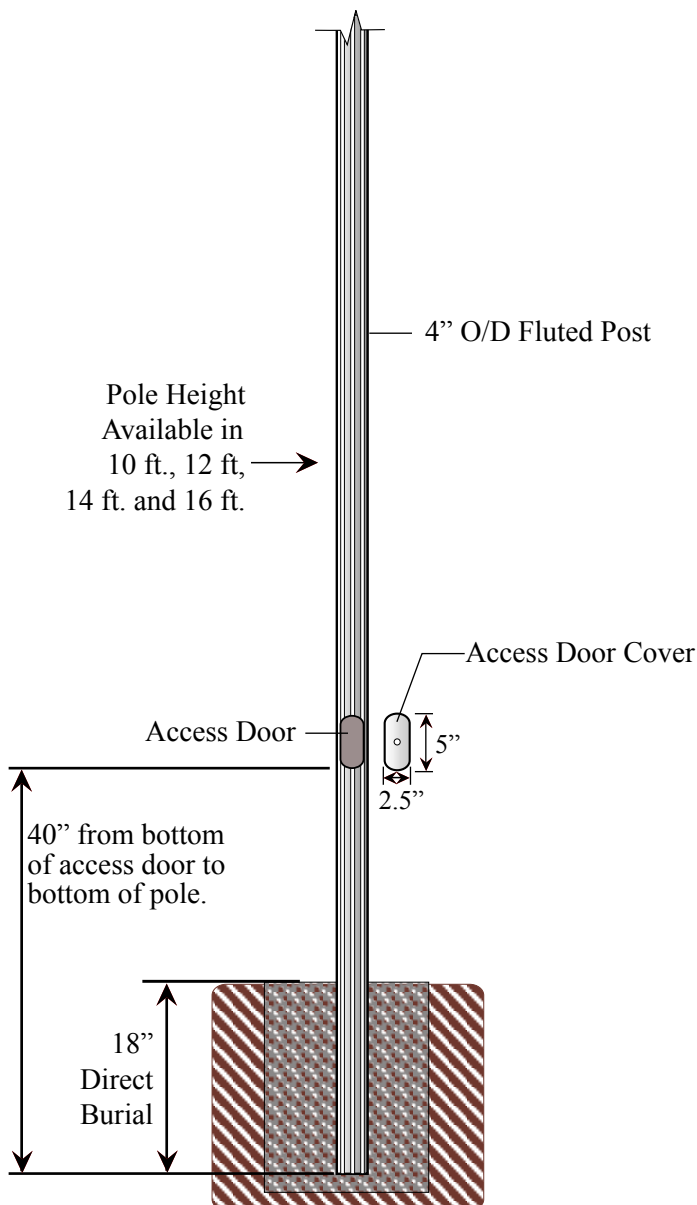

MP-6**-w/AD (4" O/D Fluted Post w/ Access Door)

Poles available in the following heights:

Model #	Length	Model #	Length
MP-610	10 ft.	MP-614	14 ft.
MP-612	12 ft.	MP-616	16 ft.

MP-6** Fluted Post

- 4" O/D Fluted Post
- Made of Extruded Aluminum
- .125 Wall Thickness

How to Order: (example)

MP-6**-w/AD-BLK

Post - Color

(* indicates pole height)

Finish

- The fixture will be finished with a premium quality thermoset polyester powdercoat for a durable finish.

Installation Instructions for Direct Burial Posts: