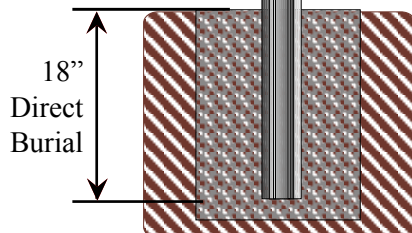

Pole Height
Available in
10 ft., 12 ft.,
and 13 ft.