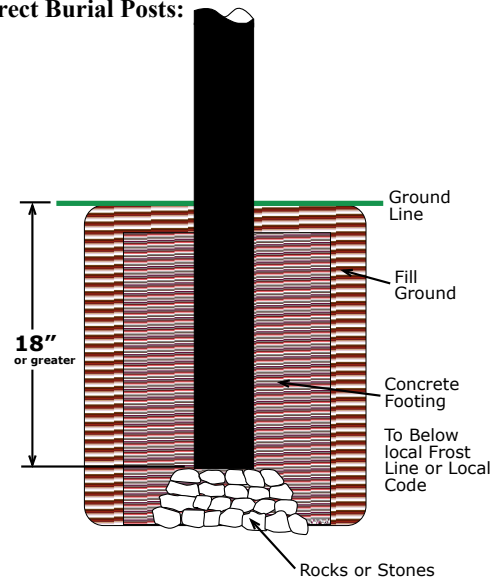

MP-7** / TSB-203 / TSB11

(4" Square Pole
with Street Sign Mount)

Poles available in the following heights:
10 ft. - 12 ft. - 13 ft.

How to Order: *(example)*
MP-7** / TSB-203 / TSB11-BLK
Post / Street Sign Mount / Post Topper-Color
(* indicates pole height)

MP-7** Fluted Post

- 4" Square Fluted Post
- Made of Extruded Aluminum
- .0188 Wall Thickness
- Direct Burial

TSB-203 - Single Street Sign Mount

- Mounts to any square pole
- Can be ordered to hold any size sign blade
- Made of Extruded Aluminum
- *(See Traffic Pole Accessories Section for product specifications)*

TSB11 - Post Topper

- Decorative Post Topper that fits 4" square posts.
- Made of Cast Aluminum.
- 4 1/4" wide x 5 1/4" tall

Additional Post
Topper Options:

TSB12

Finish

- The fixture will be finished with a premium quality thermoset polyester powdercoat for a durable finish.

Installation Instructions for Direct Burial Posts: