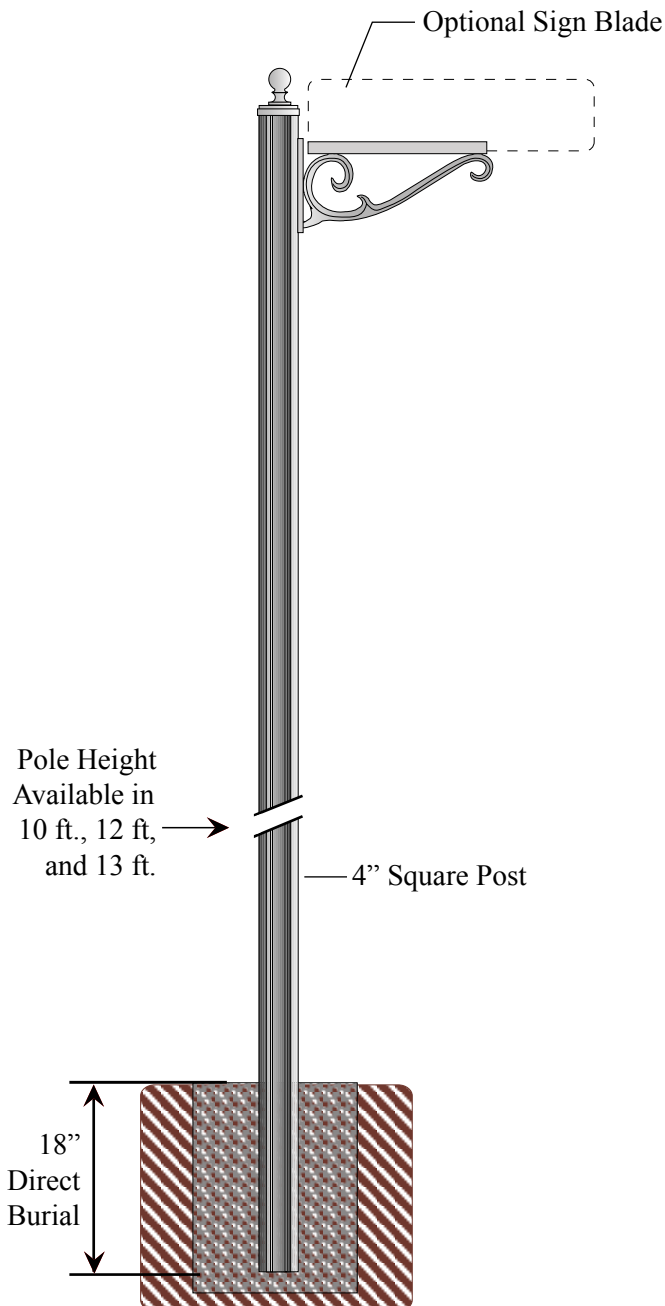

MP-7** / TSCR-700 / TSB11

(4" Square Pole
with Street Sign Mount)

Poles available in the following heights:
10 ft. - 12 ft. - 13 ft.

How to Order: *(example)*
MP-7** / TSCR-700 / TSB11-BLK
Post / Street Sign Mount / Post Topper-Color
(indicates pole height)*

MP-7** Fluted Post

- 4" Square Fluted Post
- Made of Extruded Aluminum
- .0188 Wall Thickness
- Direct Burial

TSCR-700 - Single Street Sign Mount

- Mounts to any square pole
- Can be ordered to hold any size sign blade
- Made of Extruded Aluminum
(See Traffic Pole Accessories Section for product specifications)

TSB11 - Post Topper

- Decorative Post Topper that fits 4" square posts.
- Made of Cast Aluminum.
- 4 1/4" wide x 5 1/4" tall

Additional Post
Topper Options:

TSB12

Finish

- The fixture will be finished with a premium quality thermoset polyester powdercoat for a durable finish.