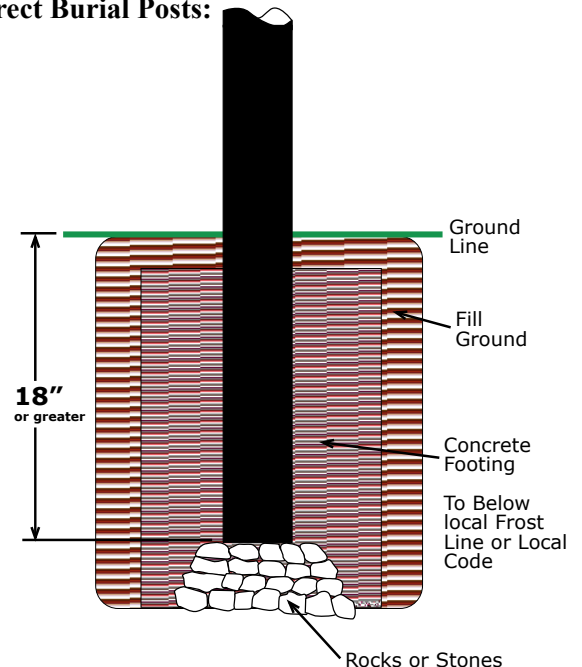

Installation Instructions for Direct Burial Posts:

1634 Latrobe-Derry Road • Loyahanna, PA 15661 • Phone: (724) 537-4711 • Fax: (724) 537-9313

www.specialliteproducts.com • customer_service@specialliteproducts.com