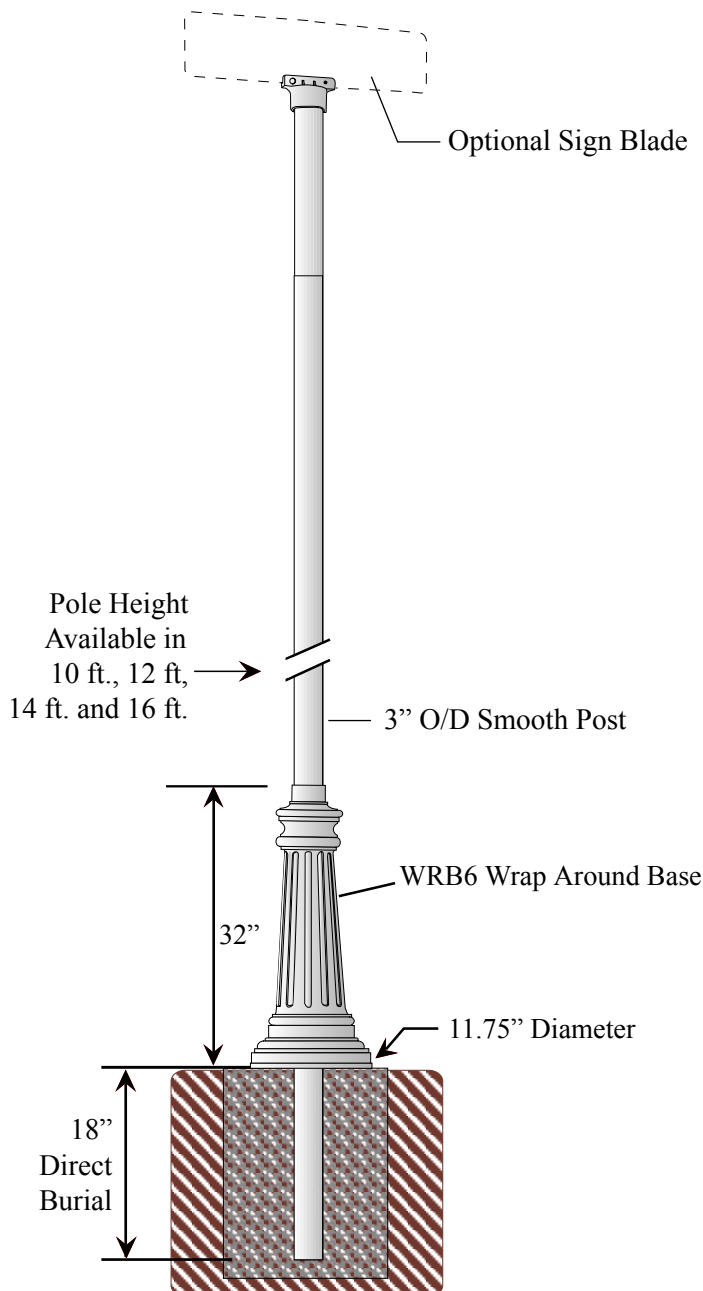

# BA-4\*\* / WRB6 / TRO

(3" O/D Smooth Breakaway Pole  
with Decorative Base and  
Street Sign Bracket)

**Poles available in the following heights:**  
10 ft. - 12 ft. - 14 ft. - 16ft.

**How to Order:** (example)  
BA-4\*\* / WRB6 / TRO-BLK  
Post / Base / Street Sign Bracket-Color  
(\* indicates pole height)

## BA-4\*\* Breakaway Smooth Pole

- 3" O/D Smooth Post
- Made of Extruded Aluminum
- .065 Wall Thickness
- Direct Burial

## WRB6 - Decorative Wraparound Base

- Optional decorative base that fits over a 3" O/D round post
- Made of Cast Aluminum

## TRO - Street Sign Bracket

- Fits 3" O/D round posts. Holds one street blade.
  - Available for flat and extruded sign blades
  - Item # TRO-X for extruded blade
  - Made of Cast Aluminum
- (See Traffic Pole Accessories Section for product specifications)