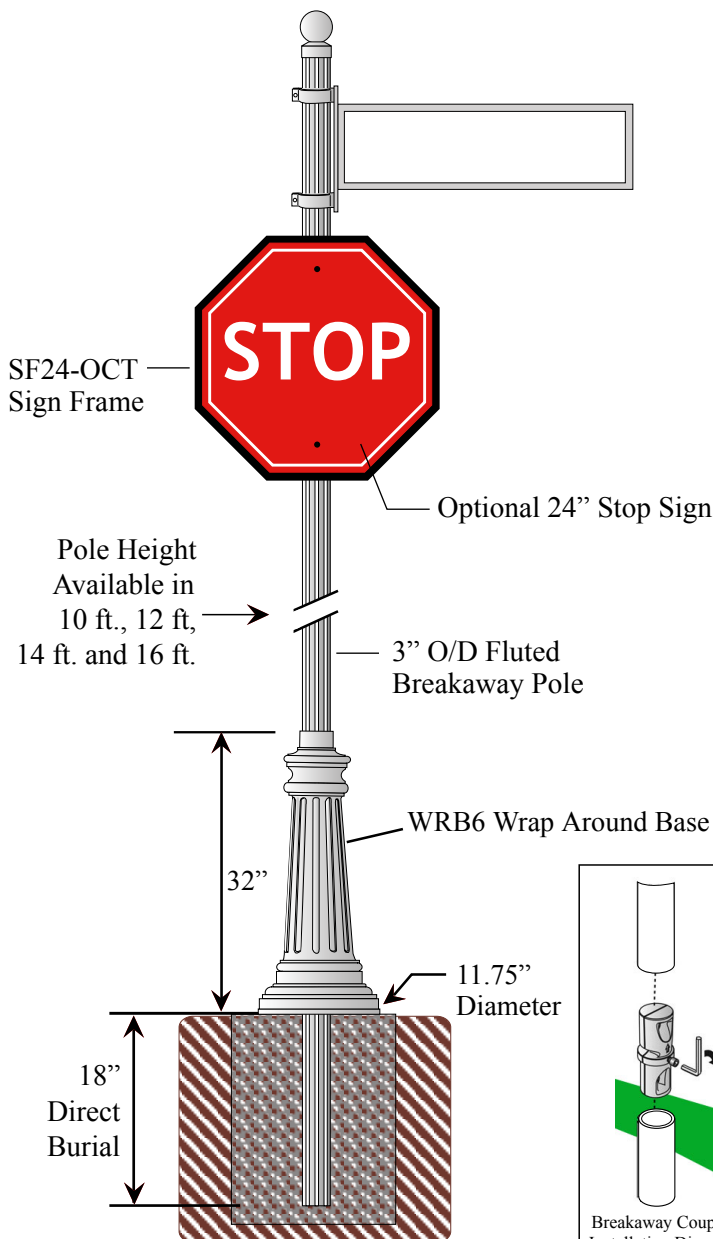

# BC-4\*\* / WRB6 / TSB-205 / TSB2 / SF24-OCT

(3" O/D Fluted Breakaway Pole  
w/ Decorative Base, Street Sign  
Mount and Octagon Sign Frame)

**Poles available in the following heights:**  
10 ft. - 12 ft. - 14 ft. - 16ft.

**How to Order:** (example)  
BC-4\*\* / WRB6 / TSB-205 / TSB2 / SF24-OCT-BLK  
Pole / Base / Street Sign Mount / Post Topper / Sign Frame-Color  
(\* indicates pole height)

Breakaway Certified Pole -

### BC-4\*\* Fluted Breakaway Pole

- 3" O/D Fluted Breakaway Pole
- Made of Extruded Aluminum
- .095 Wall Thickness
- Direct Burial

### SF24-OCT Sign Frame

- Fits around 24" Stop Sign
- Has a 1" square edge on all sides
- Made of Cast Aluminum