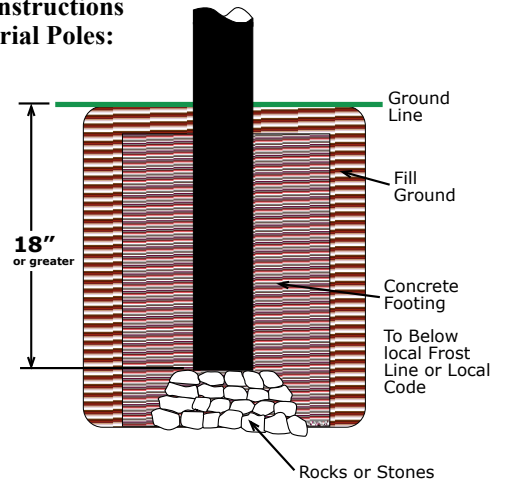

Installation Instructions for Direct Burial Poles:

SPECIAL LITE
PRODUCTS COMPANY, INC.

1634 Latrobe-Derry Road • Loyallhanna, PA 15661 • Phone: (724) 537-4711 • Fax: (724) 537-9313

www.specialliteproducts.com • customer_service@specialliteproducts.com