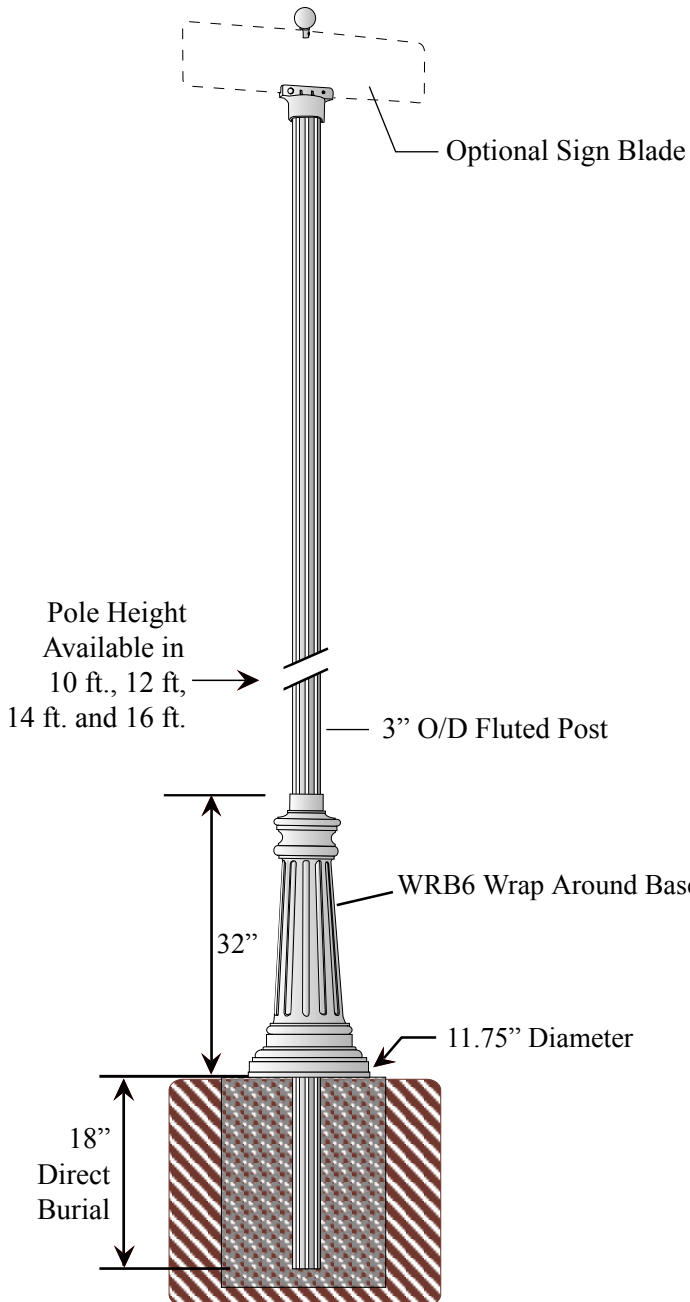

# MP-4\*\* / WRB6 / TRO / TSB8

(3" O/D Fluted Pole  
with Decorative Base and  
Street Sign Bracket)

**Poles available in the following heights:**  
10 ft. - 12 ft. - 14 ft. - 16ft.

**How to Order:** *(example)*  
MP-4\*\* / WRB6 / TRO / TSB8-BLK  
Post / Base / Street Sign Bracket / Finial-Color  
*(\* indicates pole height)*

## MP-4\*\* Fluted Post

- 3" O/D Fluted Post
- Made of Extruded Aluminum
- .095 Wall Thickness
- Direct Burial

## WRB6 - Decorative Wraparound Base

- Optional decorative base that fits over a 3" O/D round post
- Made of Cast Aluminum

## TRO - Street Sign Bracket

- Fits 3" O/D round posts. Holds one street blade.
  - Available for flat and extruded sign blades
  - Item # TRO-X for extruded blade
  - Made of Cast Aluminum
- (See Traffic Pole Accessories Section for product specifications)*