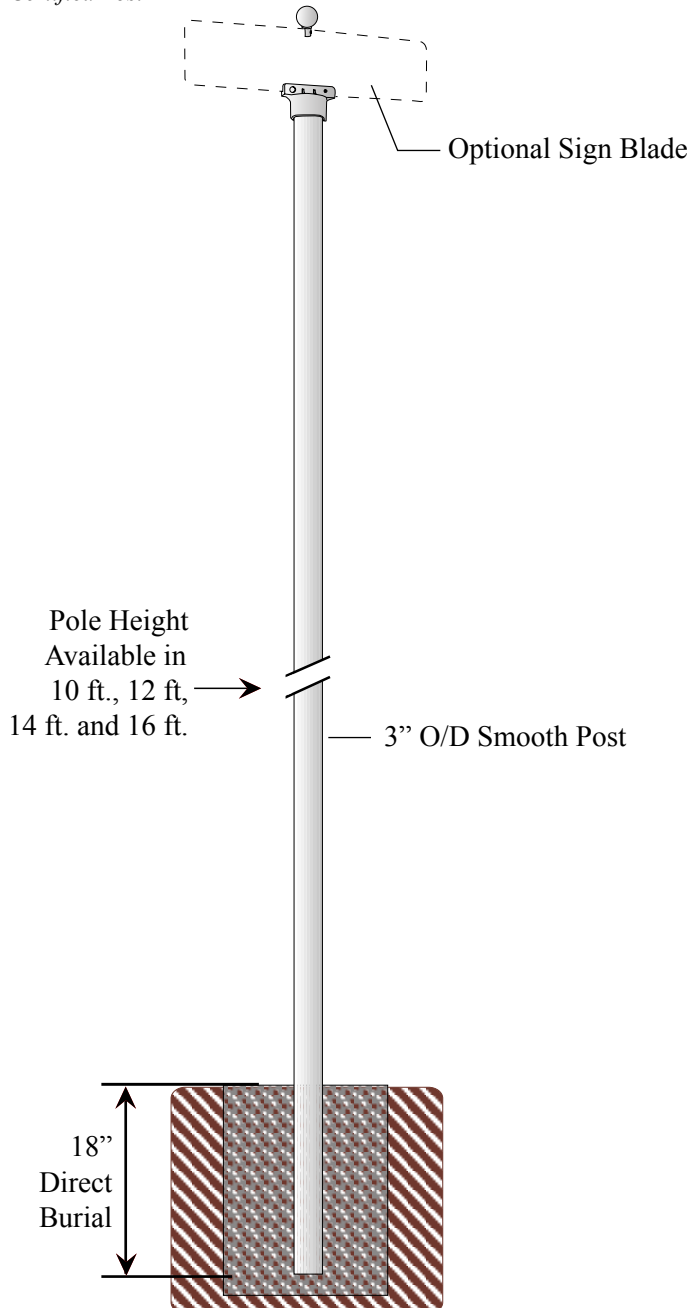

# BA-4\*\* / TRO / TSB8

(3" O/D Smooth Breakway Pole  
w/ Street Sign Bracket)

**Poles available in the following heights:**  
10 ft. - 12 ft. - 14 ft. - 16ft.

**How to Order:** (example)  
BA-4\*\* / TRO / TSB8-BLK  
Post / Street Sign Bracket / Finial-Color  
(\* indicates pole height)

## BA-4\*\* Breakaway Smooth Pole

- 3" O/D Smooth Post
- Made of Extruded Aluminum
- .065 Wall Thickness
- Direct Burial

## TRO - Street Sign Bracket

- Fits 3" O/D round posts. Holds one street blade.
- Available for flat and extruded sign blades
- Item # TRO-X for extruded blade
- Made of Cast Aluminum
- (See Traffic Pole Accessories Section for product specifications)

## TSB8 - Sign Blade Finial

- Available for flat and extruded sign blades
- Item # TSB8X for extruded blade
- Made of Cast Aluminum
- (See Traffic Pole Accessories Section for product specifications)