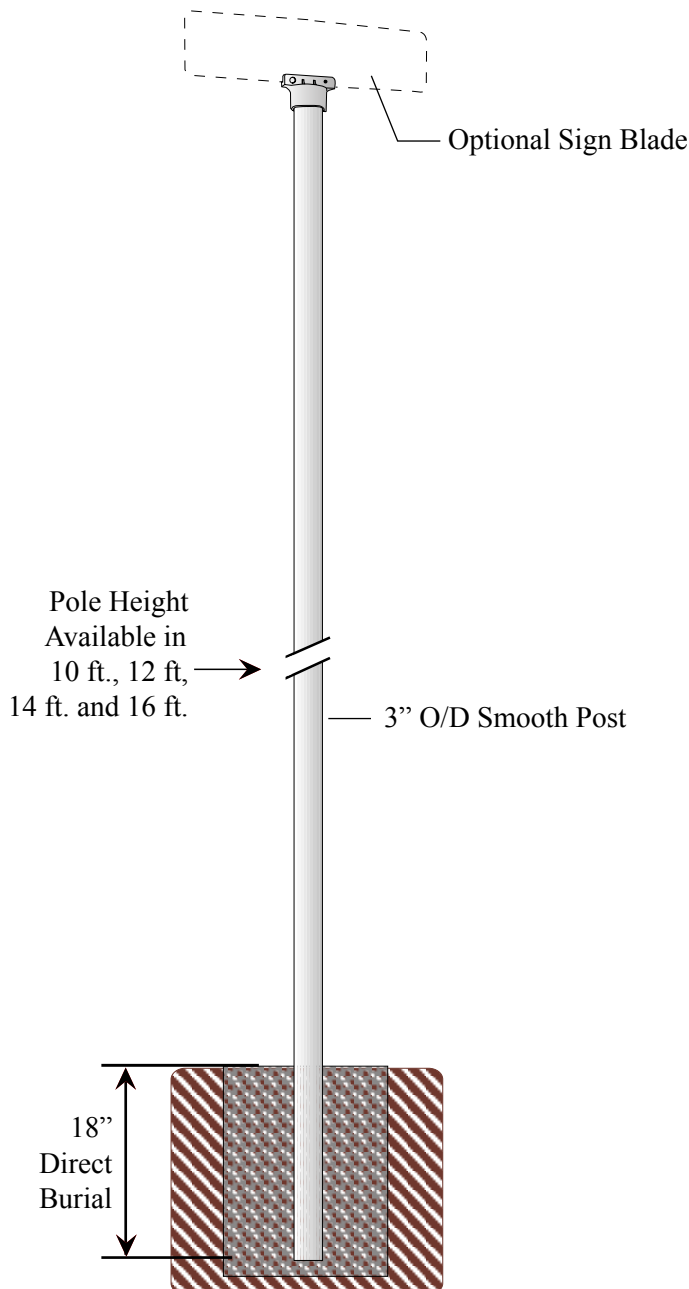

BA-4** / TRO

(3" O/D Smooth Breakway Pole
w/ Street Sign Bracket)

Poles available in the following heights:
10 ft. - 12 ft. - 14 ft. - 16ft.

How to Order: (example)
BA-4** / TRO-BLK
Post / Street Sign Bracket-Color
(* indicates pole height)

Breakaway Certified Post -

BA-4** Breakaway Smooth Pole

- 3" O/D Smooth Post
- Made of Extruded Aluminum
- .065 Wall Thickness
- Direct Burial

TRO - Street Sign Bracket

- Fits 3" O/D round posts. Holds one street blade.
 - Available for flat and extruded sign blades
 - Item # TRO-X for extruded blade
 - Made of Cast Aluminum
- (See Traffic Pole Accessories Section for product specifications)

Finish

- The fixture will be finished with a premium quality thermoset polyester powdercoat for a durable finish.

Installation Instructions for Direct Burial Posts: