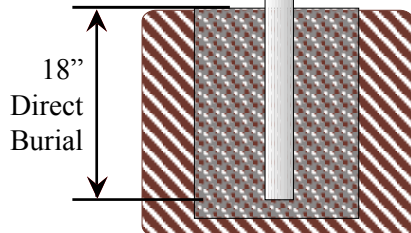

# BA-4\*\* / TSB-201-DBL / TSB2

(3" O/D Smooth Breakway Pole w/ Street Sign Mount)

**Poles available in the following heights:**  
10 ft. - 12 ft. - 14 ft. - 16ft.

**How to Order:** *(example)*  
BA-4\*\* / TSB-201-DBL / TSB2-BLK  
Post / Street Sign Mount / Post Topper-Color  
*(\* indicates pole height)*

Pole Height Available in 10 ft., 12 ft., 14 ft. and 16 ft. → 3" O/D Smooth Post

### BA-4\*\* Breakaway Smooth Pole

- 3" O/D Smooth Post
- Made of Extruded Aluminum
- .065 Wall Thickness
- Direct Burial

### TSB-201-DBL - Double Street Sign Mount

- Clamps around any 3" O/D pole
  - Can be ordered to hold any size sign blade
  - Made of Extruded Aluminum
- (See Traffic Pole Accessories Section for product specifications)*