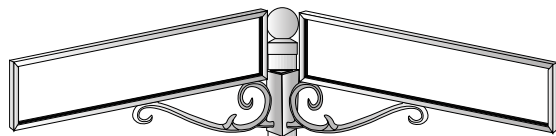

# BA-4\*\* / TSB-201-DBL / TSB2

(3" O/D Smooth Breakway Pole w/ Street Sign Mount)

**Poles available in the following heights:**  
10 ft. - 12 ft. - 14 ft. - 16ft.

**How to Order:** *(example)*  
BA-4\*\* / TSB-201-DBL / TSB2-BLK  
Post / Street Sign Mount / Post Topper-Color  
*(\* indicates pole height)*

Pole Height Available in 10 ft., 12 ft., 14 ft. and 16 ft. → 3" O/D Smooth Post

### BA-4\*\* Breakaway Smooth Pole

- 3" O/D Smooth Post
- Made of Extruded Aluminum
- .065 Wall Thickness
- Direct Burial

### TSB-201-DBL - Double Street Sign Mount

- Clamps around any 3" O/D pole
  - Can be ordered to hold any size sign blade
  - Made of Extruded Aluminum
- (See Traffic Pole Accessories Section for product specifications)*