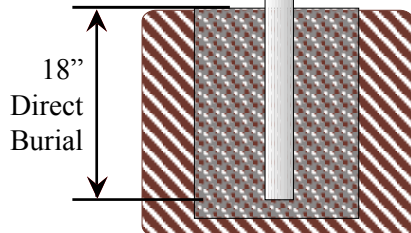

BA-4** / TSB-203-66 / TSB2

(3" O/D Smooth Breakway Pole w/ Street Sign Mount)

Poles available in the following heights:
10 ft. - 12 ft. - 14 ft. - 16ft.

How to Order: (example)
BA-4** / TSB-203-66 / TSB2-BLK
Post / Street Sign Mount / Post Topper-Color
(* indicates pole height)

Pole Height Available in 10 ft., 12 ft., 14 ft. and 16 ft. →

3" O/D Smooth Post

BA-4** Breakaway Smooth Pole

- 3" O/D Smooth Post
- Made of Extruded Aluminum
- .065 Wall Thickness
- Direct Burial

TSB-203-66 - Single Street Sign Mount w/ Custom Frame

- Mounts to any 3" O/D pole
 - Can be ordered to hold any size sign blade
 - Made of Extruded Aluminum
- (See Traffic Pole Accessories Section for product specifications)

TSB2 - Cannon Ball Post Topper

- Decorative Post Topper that fits 3" O/D round post.
- Made of Cast Aluminum.
- 3 3/4" wide x 4 3/8" tall

Additional Post Topper Options:

Finish

- The fixture will be finished with a premium quality thermoset polyester powdercoat for a durable finish.