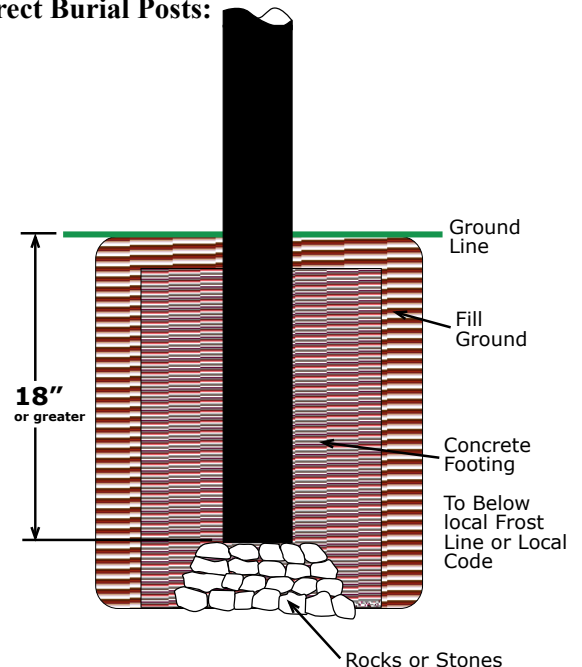

Installation Instructions for Direct Burial Posts:

SPECIAL LITE
PRODUCTS COMPANY, INC.

1634 Latrobe-Derry Road • Loyahanna, PA 15661 • Phone: (724) 537-4711 • Fax: (724) 537-9313

www.specialliteproducts.com • customer_service@specialliteproducts.com