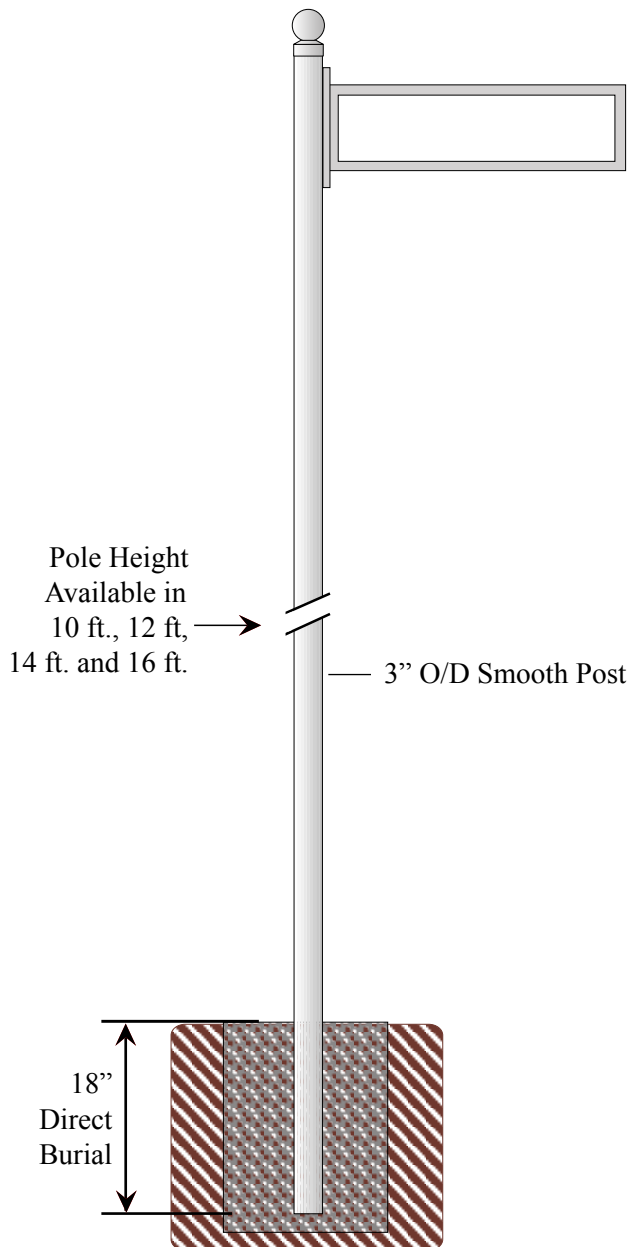

# BA-4\*\* / TSB-203 / TSB2

(3" O/D Smooth Breakway Pole w/ Street Sign Mount)

**Poles available in the following heights:**  
10 ft. - 12 ft. - 14 ft. - 16ft.

**How to Order:** *(example)*  
BA-4\*\* / TSB-203 / TSB2-BLK  
Post / Street Sign Mount / Post Topper-Color  
*(\* indicates pole height)*

## BA-4\*\* Breakaway Smooth Pole

- 3" O/D Smooth Post
- Made of Extruded Aluminum
- .065 Wall Thickness
- Direct Burial

## TSB-203 - Single Street Sign Mount

- Mounts to any 3" O/D pole
  - Can be ordered to hold any size sign blade
  - Made of Extruded Aluminum
- (See Traffic Pole Accessories Section for product specifications)*

## TSB2 - Cannon Ball Post Topper

- Decorative Post Topper that fits 3" O/D round post.
- Made of Cast Aluminum.
- 3 3/4" wide x 4 3/8" tall

Additional Post Topper Options:

TSB4

TSB5

TSB7

TSB10