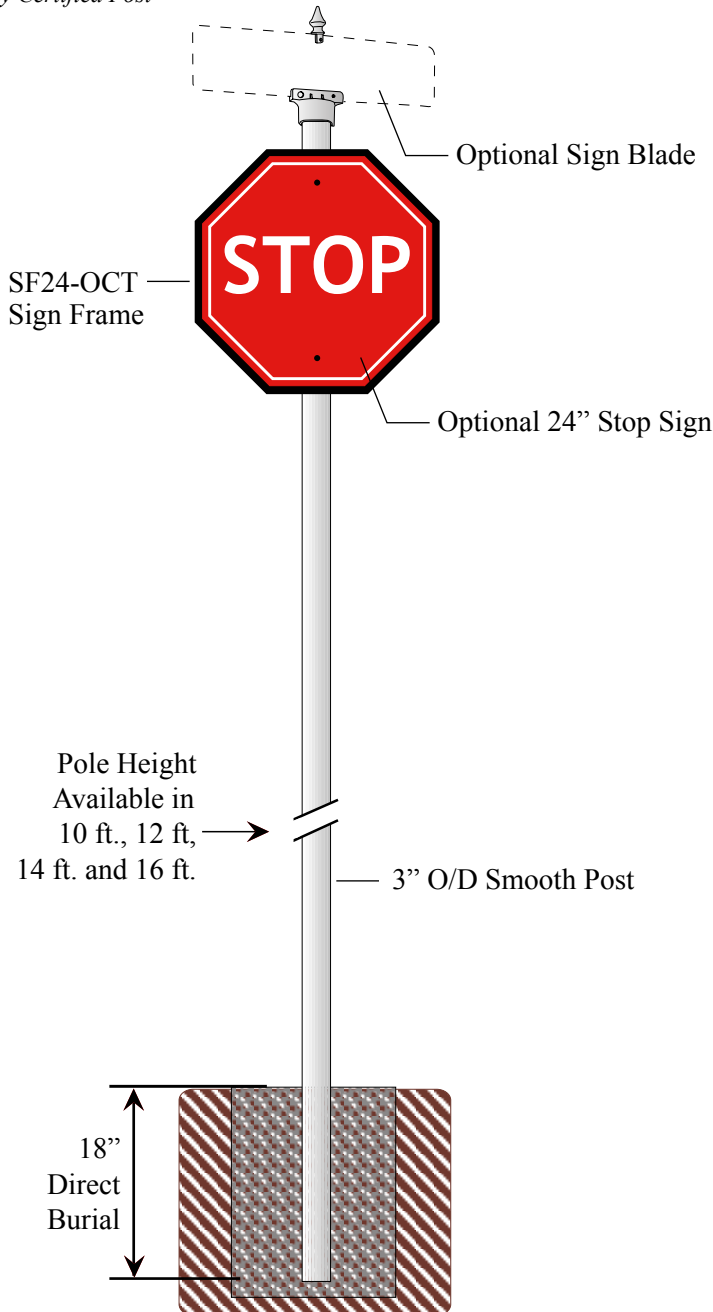

BA-4** / TRO / TSB3 / SF24-OCT

(3" O/D Smooth Breakway Pole w/ Street Sign Bracket and Octagon Sign Frame)

Poles available in the following heights:
10 ft. - 12 ft. - 14 ft. - 16ft.

How to Order: (example)
BA-4** / TRO / TSB3 / SF24-OCT-BLK
Post / Street Sign Bracket / Finial / Sign Frame-Color
(* indicates pole height)

BA-4** Breakaway Smooth Pole

- 3" O/D Smooth Post
- Made of Extruded Aluminum
- .065 Wall Thickness
- Direct Burial

TRO - Street Sign Bracket

- Fits 3" O/D round posts. Holds one street blade.
- Available for flat and extruded sign blades
- Item # TRO-X for extruded blade
- Made of Cast Aluminum
- (See Traffic Pole Accessories Section for product specifications)

TSB3 - Sign Blade Finial

- Available for flat and extruded sign blades
- Item # TSB3X for extruded blade
- Made of Cast Aluminum
- (See Traffic Pole Accessories Section for product specifications)

SF24-OCT Sign Frame

- Fits around 24" Stop Sign
- Has a 1" square edge on all sides
- Made of Cast Aluminum

Finish

- The fixture will be finished with a premium quality thermoset polyester powdercoat for a durable finish.

Installation Instructions for Direct Burial Posts: