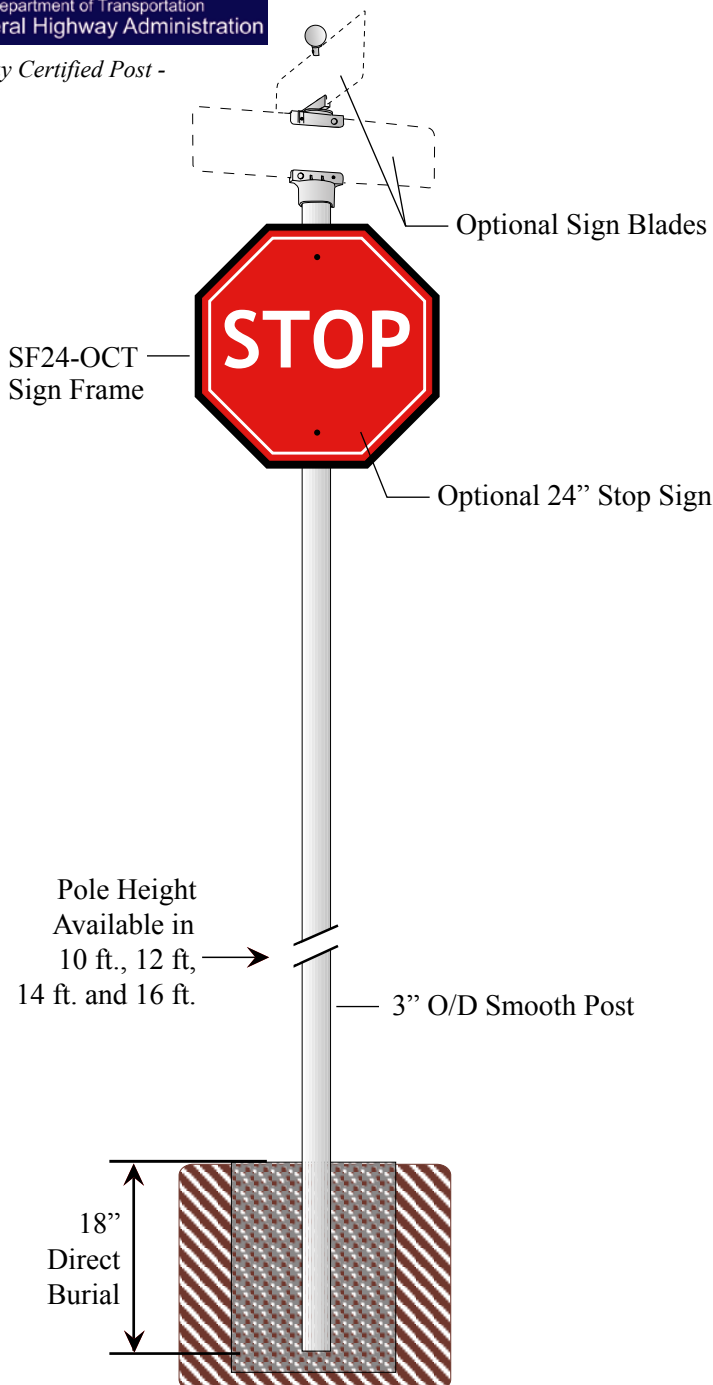

# BA-4\*\* / TRO / DBL / TSB8 / SF24-OCT

(3" O/D Smooth Breakway Pole  
w/ Street Sign Brackets and  
Octagon Sign Frame)

**Poles available in the following heights:**  
10 ft. - 12 ft. - 14 ft. - 16ft.

## BA-4\*\* Breakaway Smooth Pole

- 3" O/D Smooth Post
- Made of Extruded Aluminum
- .065 Wall Thickness
- Direct Burial

## TRO - Street Sign Bracket

- Fits 3" O/D round posts. Holds one street blade.
- Available for flat and extruded sign blades
- Item # TRO-X for extruded blade
- Made of Cast Aluminum
- (See Traffic Pole Accessories Section for product specifications)

## SF24-OCT Sign Frame

- Fits around 24" Stop Sign
- Has a 1" square edge on all sides
- Made of Cast Aluminum