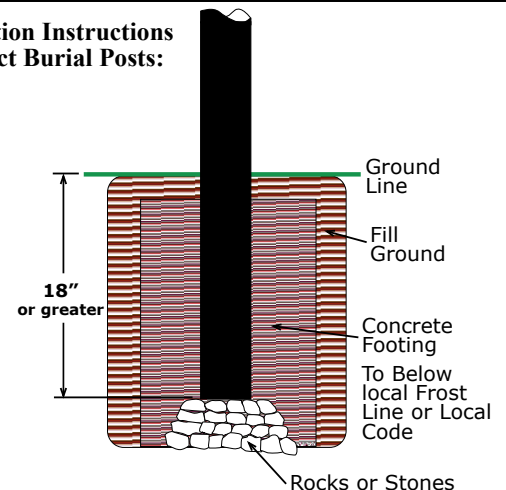

Installation Instructions for Direct Burial Posts:

**SPECIAL
LITE**
PRODUCTS COMPANY, INC.

1634 Latrobe-Derry Road • Loyahanna, PA 15661 • Phone: (724) 537-4711 • Fax: (724) 537-9313

www.specialliteproducts.com • customer_service@specialliteproducts.com