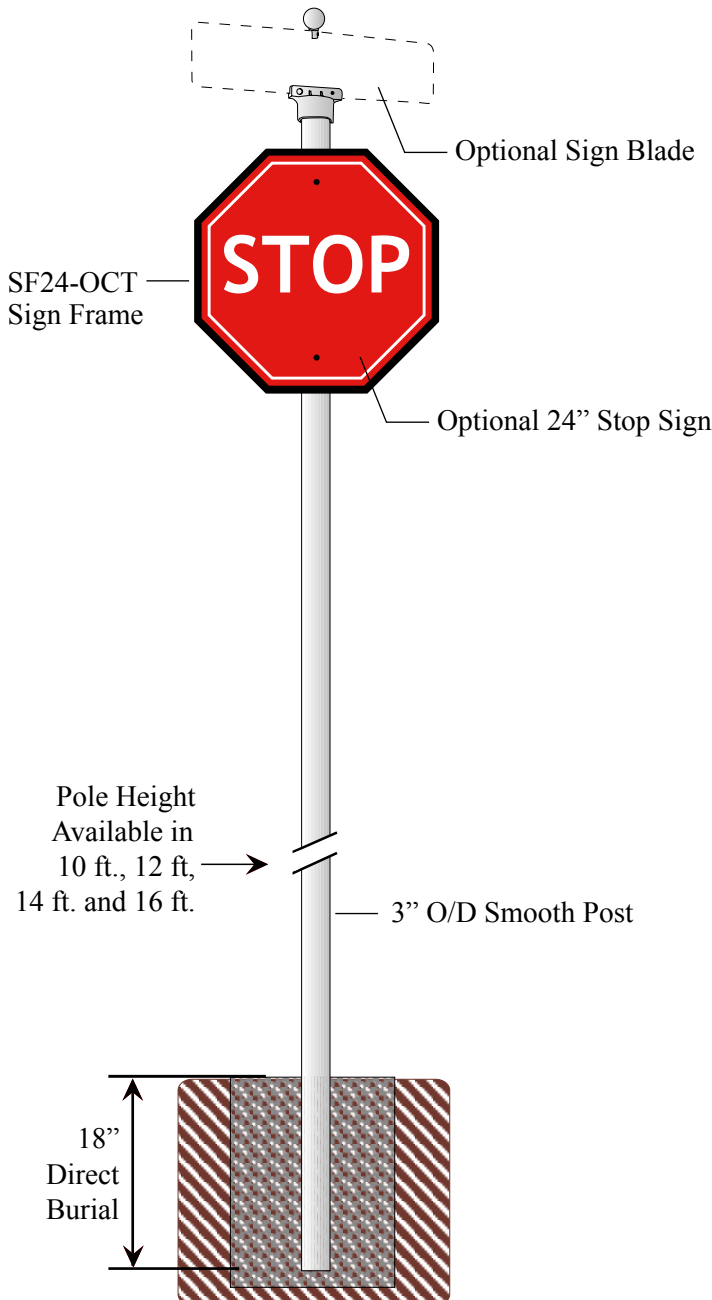

# BA-4\*\* / TRO / TSB8 / SF24-OCT

(3" O/D Smooth Breakway Pole w/ Street Sign Bracket and Octagon Sign Frame)

**Poles available in the following heights:**  
10 ft. - 12 ft. - 14 ft. - 16ft.

**How to Order:** *(example)*  
BA-4\*\* / TRO / TSB8 / SF24-OCT-BLK  
Post / Street Sign Bracket / Finial / Sign Frame-Color  
*(\* indicates pole height)*

### BA-4\*\* Breakaway Smooth Pole

- 3" O/D Smooth Post
- Made of Extruded Aluminum
- .065 Wall Thickness
- Direct Burial

### TRO - Street Sign Bracket

- Fits 3" O/D round posts. Holds one street blade.
- Available for flat and extruded sign blades
- Item # TRO-X for extruded blade
- Made of Cast Aluminum
- (See Traffic Pole Accessories Section for product specifications)*

### SF24-OCT Sign Frame

- Fits around 24" Stop Sign
- Has a 1" square edge on all sides
- Made of Cast Aluminum