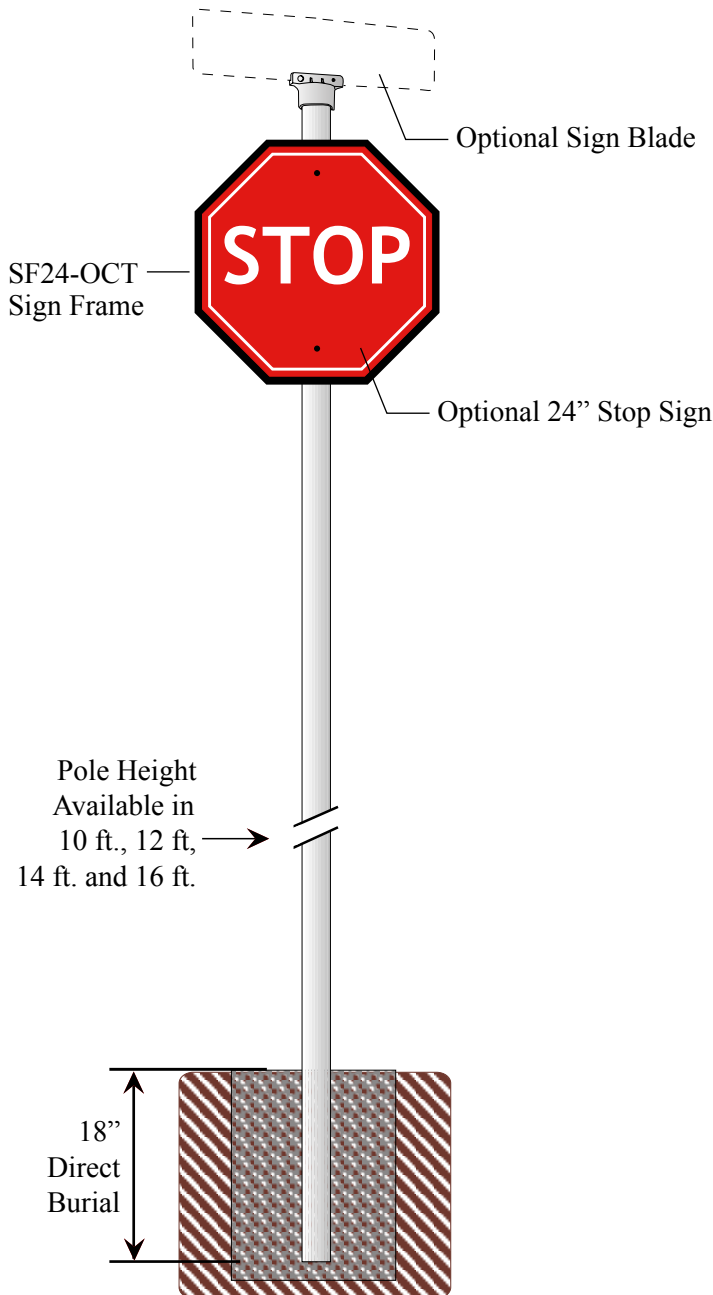

# BA-4\*\* / TRO / SF24-OCT

(3" O/D Smooth Breakway Pole w/ Street Sign Bracket and Octagon Sign Frame)

**Poles available in the following heights:**  
10 ft. - 12 ft. - 14 ft. - 16ft.

**How to Order:** *(example)*  
BA-4\*\* / TRO / SF24-OCT-BLK  
Post / Street Sign Bracket / Sign Frame-Color  
*(\* indicates pole height)*

## BA-4\*\* Breakaway Smooth Pole

- 3" O/D Smooth Post
- Made of Extruded Aluminum
- .065 Wall Thickness
- Direct Burial

## TRO - Street Sign Bracket

- Fits 3" O/D round posts. Holds one street blade.
- Available for flat and extruded sign blades
- Item # TRO-X for extruded blade
- Made of Cast Aluminum
- (See Traffic Pole Accessories Section for product specifications)*

## SF24-OCT Sign Frame

- Fits around 24" Stop Sign
- Has a 1" square edge on all sides
- Made of Cast Aluminum