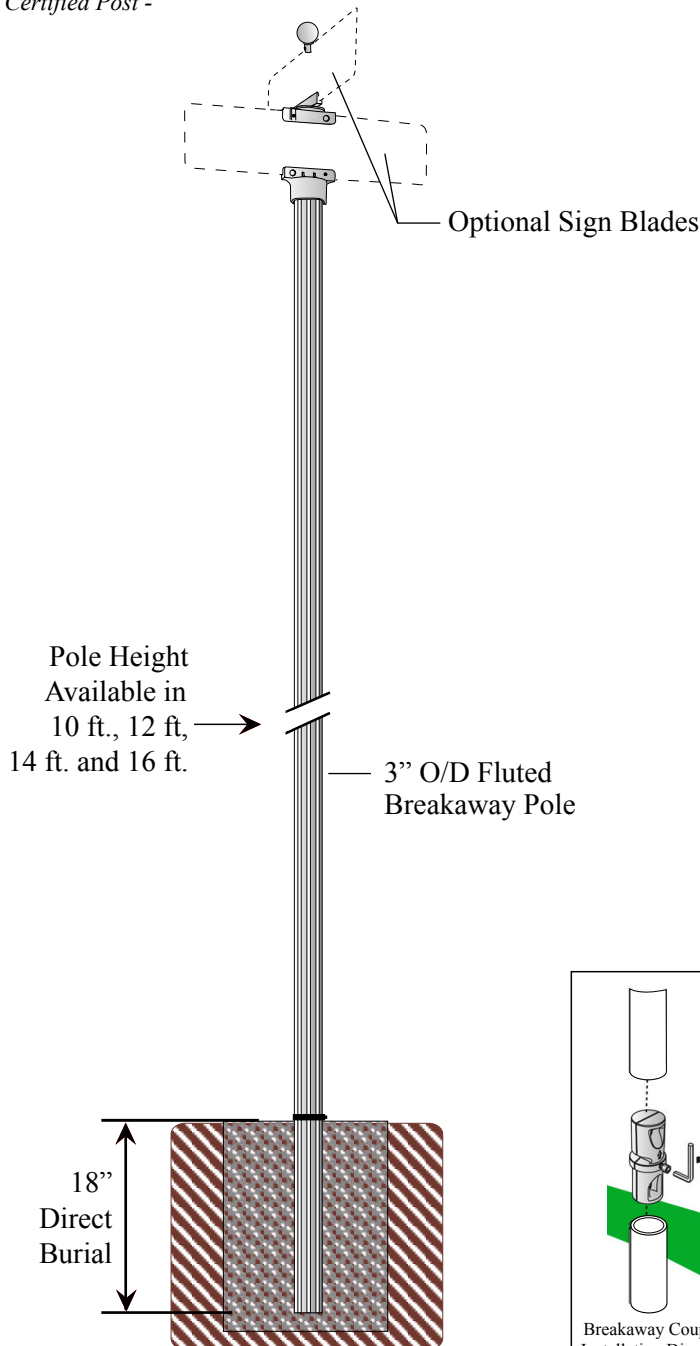

# BC-4\*\* / TRO / DBL / TSB8

(3" O/D Fluted Breakaway Pole  
w/ Street Sign Brackets)

**Poles available in the following heights:**  
10 ft. - 12 ft. - 14 ft. - 16ft.

**How to Order:** (example)  
BC-4\*\* / TRO / DBL / TSB8-BLK  
Pole / Sign Bracket / Double Sign Bracket / Finial-Color  
(\* indicates pole height)

## BC-4\*\* Fluted Breakaway Pole

- 3" O/D Fluted Breakaway Pole
- Made of Extruded Aluminum
- .95 Wall Thickness
- Direct Burial

## TRO - Street Sign Bracket

- Fits 3" O/D round posts. Holds one street blade.
- Available for flat and extruded sign blades
- Item # TRO-X for extruded blade
- Made of Cast Aluminum
- (See Traffic Pole Accessories Section for product specifications)

## DBL - Double Street Sign Bracket

- Fits onto a Street Blade. Holds one Street Blade.
- Available for flat and extruded sign blades
- Item # DBL-X for extruded blade
- Made of Cast Aluminum
- (See Traffic Pole Accessories Section for product specifications)