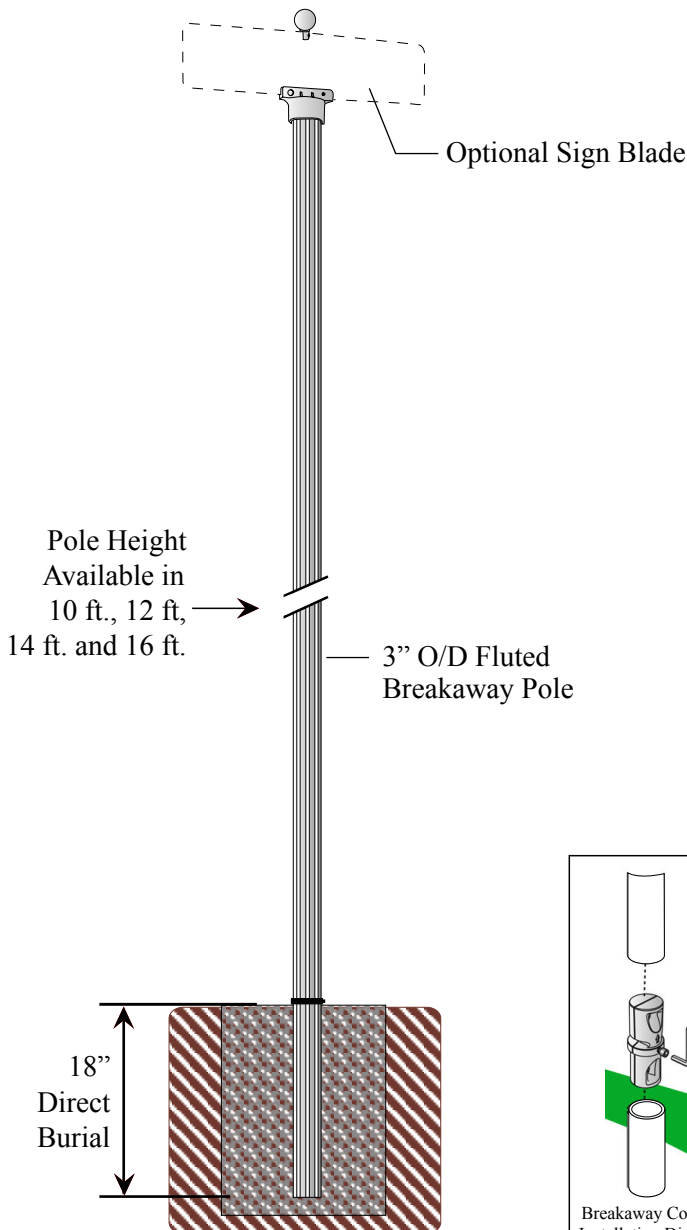

# BC-4\*\* / TRO / TSB8

(3" O/D Fluted Breakaway Pole  
w/ Street Sign Bracket)

**Poles available in the following heights:**  
10 ft. - 12 ft. - 14 ft. - 16ft.

**How to Order:** *(example)*  
BC-4\*\* / TRO / TSB8-BLK  
Pole / Street Sign Bracket / Finial-Color  
*(\* indicates pole height)*

## BC-4\*\* Fluted Breakaway Pole

- 3" O/D Fluted Breakaway Pole
- Made of Extruded Aluminum
- .095 Wall Thickness
- Direct Burial

## TRO - Street Sign Bracket

- Fits 3" O/D round posts. Holds one street blade.
- Available for flat and extruded sign blades
- Item # TRO-X for extruded blade
- Made of Cast Aluminum
- (See Traffic Pole Accessories Section for product specifications)*

## TSB8 - Sign Blade Finial

- Available for flat and extruded sign blades
- Item # TSB8X for extruded blade
- Made of Cast Aluminum
- (See Traffic Pole Accessories Section for product specifications)*