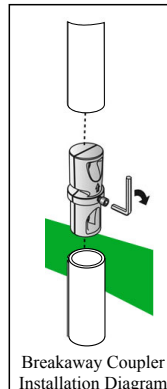

# BC-4\*\* / TRO / TSB8

(3" O/D Fluted Breakaway Pole  
w/ Street Sign Bracket)

**Poles available in the following heights:**  
10 ft. - 12 ft. - 14 ft. - 16ft.

**How to Order:** *(example)*  
BC-4\*\* / TRO / TSB8-BLK  
Pole / Street Sign Bracket / Finial-Color  
*(\* indicates pole height)*

## BC-4\*\* Fluted Breakaway Pole

- 3" O/D Fluted Breakaway Pole
- Made of Extruded Aluminum
- .095 Wall Thickness
- Direct Burial

## TRO - Street Sign Bracket

- Fits 3" O/D round posts. Holds one street blade.
- Available for flat and extruded sign blades
- Item # TRO-X for extruded blade
- Made of Cast Aluminum
- (See Traffic Pole Accessories Section for product specifications)*