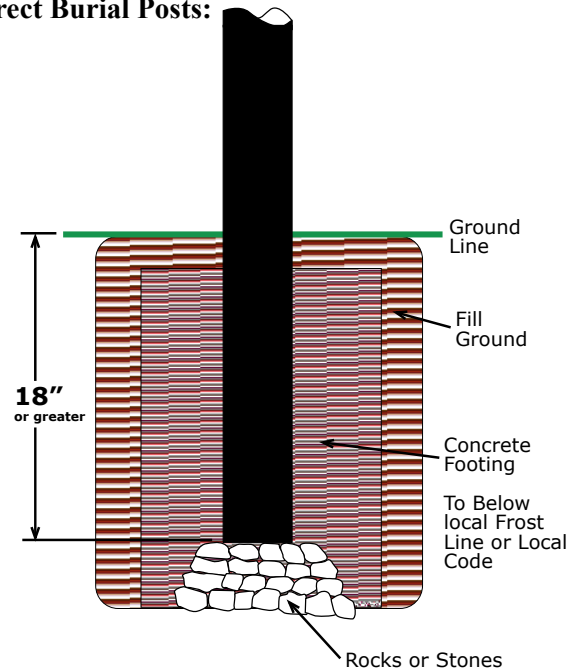

Installation Instructions for Direct Burial Posts:

SPECIAL LITE
PRODUCTS COMPANY, INC.

1634 Latrobe-Derry Road • Loyahanna, PA 15661 • Phone: (724) 537-4711 • Fax: (724) 537-9313

www.specialliteproducts.com • customer_service@specialliteproducts.com