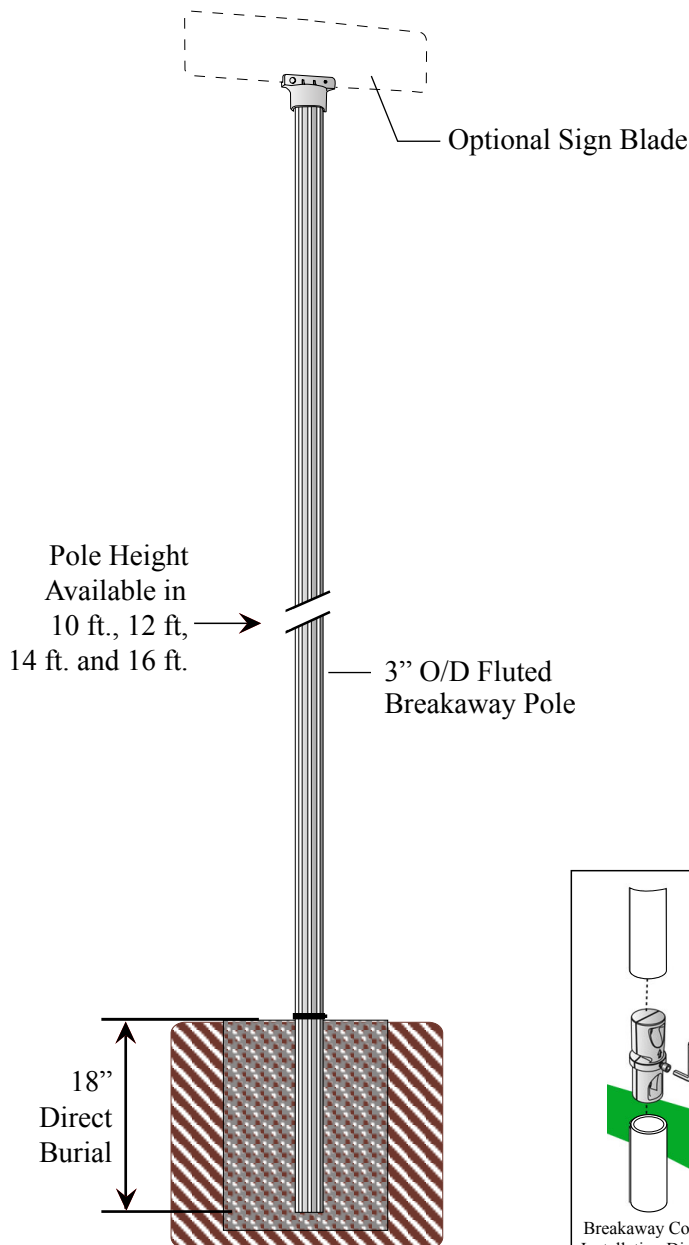

BC-4** / TRO

(3" O/D Fluted Breakaway Pole
w/ Street Sign Bracket)

Poles available in the following heights:
10 ft. - 12 ft. - 14 ft. - 16ft.

How to Order: (example)
BC-4** / TRO-BLK
Pole/ Street Sign Bracket-Color
(* indicates pole height)

Breakaway Certified Pole -

BC-4** Fluted Breakaway Pole

- 3" O/D Fluted Breakaway Pole
- Made of Extruded Aluminum
- .095 Wall Thickness
- Direct Burial

TRO - Street Sign Bracket

- Fits 3" O/D round posts. Holds one street blade.
- Available for flat and extruded sign blades
- Item # TRO-X for extruded blade
- Made of Cast Aluminum
- (See Traffic Pole Accessories Section for product specifications)