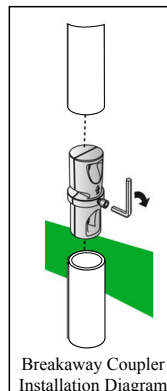

# BC-4\*\* / TSB-202 / TSB2

(3" O/D Fluted Breakaway Pole  
w/ Street Sign Mount)

**Poles available in the following heights:**  
10 ft. - 12 ft. - 14 ft. - 16ft.

**How to Order:** *(example)*  
BC-4\*\* / TSB-202 / TSB2-BLK  
Pole / Street Sign Mount / Pole Topper-Color  
*(\* indicates pole height)*

## BC-4\*\* Fluted Breakaway Pole

- 3" O/D Fluted Breakaway Pole
- Made of Extruded Aluminum
- .095 Wall Thickness
- Direct Burial

## TSB-202 - Single Street Sign Mount

- Mounts to any 3" O/D pole
- Can be ordered to hold any size sign blade
- Made of Extruded Aluminum
- (See Traffic Pole Accessories Section for product specifications)*

## TSB2 - Cannon Ball Post Topper

- Decorative Post Topper that fits 3" O/D round post.
- Made of Cast Aluminum.
- 3 3/4" wide x 4 3/8" tall

Additional Post  
Topper Options:

TSB4

TSB5

TSB7

TSB10