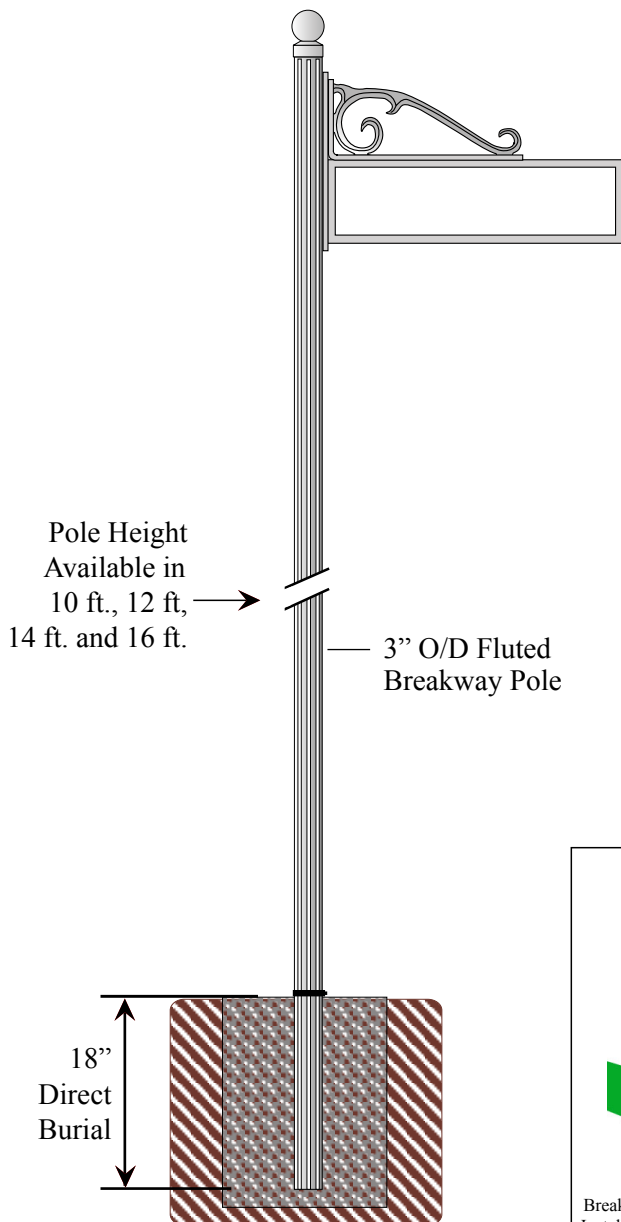

# BC-4\*\* / TSB-202 / TSB2

(3" O/D Fluted Breakaway Pole  
w/ Street Sign Mount)

**Poles available in the following heights:**  
10 ft. - 12 ft. - 14 ft. - 16ft.

**How to Order:** *(example)*  
BC-4\*\* / TSB-202 / TSB2-BLK  
Pole / Street Sign Mount / Pole Topper-Color  
*(\* indicates pole height)*

## BC-4\*\* Fluted Breakaway Pole

- 3" O/D Fluted Breakaway Pole
- Made of Extruded Aluminum
- .095 Wall Thickness
- Direct Burial

## TSB-202 - Single Street Sign Mount

- Mounts to any 3" O/D pole
- Can be ordered to hold any size sign blade
- Made of Extruded Aluminum
- (See Traffic Pole Accessories Section for product specifications)*

## TSB2 - Cannon Ball Post Topper

- Decorative Post Topper that fits 3" O/D round post.
- Made of Cast Aluminum.
- 3 3/4" wide x 4 3/8" tall

Additional Post  
Topper Options:

TSB4

TSB5

TSB7

TSB10