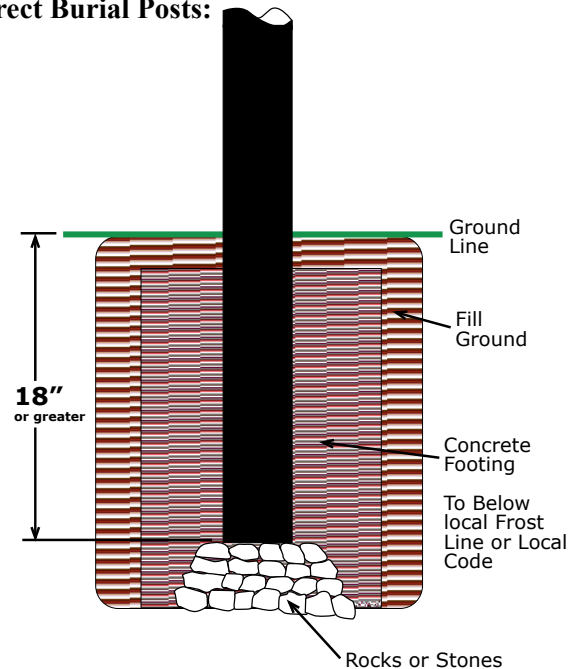

Installation Instructions for Direct Burial Posts:

**SPECIAL
LITE**
PRODUCTS COMPANY, INC.

1634 Latrobe-Derry Road • Loyahanna, PA 15661 • Phone: (724) 537-4711 • Fax: (724) 537-9313

www.specialliteproducts.com • customer_service@specialliteproducts.com