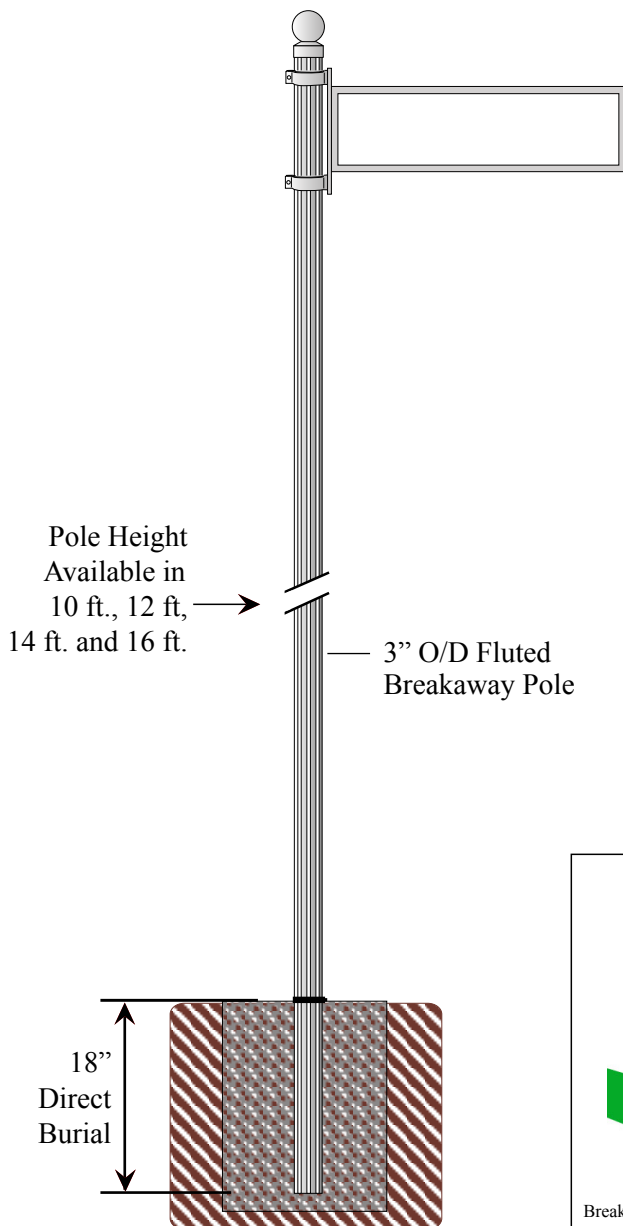

BC-4** / TSB-205 / TSB2

(3" O/D Fluted Breakaway Pole w/ Street Sign Mount)

Poles available in the following heights:
10 ft. - 12 ft. - 14 ft. - 16ft.

How to Order: (example)
BC-4** / TSB-205 / TSB2-BLK
Pole / Street Sign Mount / Pole Topper-Color
(* indicates pole height)

Breakaway Certified Pole -

BC-4** Fluted Breakaway Pole

- 3" O/D Fluted Breakaway Pole
- Made of Extruded Aluminum
- .095 Wall Thickness
- Direct Burial

TSB-205 - Single Street Sign Mount

- Mounts to any 3" O/D pole
 - Can be ordered to hold any size sign blade
 - Made of Extruded Aluminum
- (See Traffic Pole Accessories Section for product specifications)

TSB2 - Cannon Ball Post Topper

- Decorative Post Topper that fits 3" O/D round post.
- Made of Cast Aluminum.
- 3 3/4" wide x 4 3/8" tall

Additional Post Topper Options:

Finish

- The fixture will be finished with a premium quality thermoset polyester powdercoat for a durable finish.