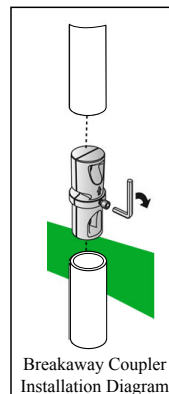

# BC-4\*\* / TSB-205-DBL / TSB2

(3" O/D Fluted Breakaway Pole w/ Street Sign Mount)

**Poles available in the following heights:**  
10 ft. - 12 ft. - 14 ft. - 16ft.

**How to Order:** *(example)*  
BC-4\*\* / TSB-205-DBL / TSB2-BLK  
Pole / Street Sign Mount / Pole Topper-Color  
*(\* indicates pole height)*

Breakaway Certified Pole -

Pole Height Available in 10 ft., 12 ft., 14 ft. and 16 ft.

3" O/D Fluted Breakaway Pole

### BC-4\*\* Fluted Breakaway Pole

- 3" O/D Fluted Breakaway Pole
- Made of Extruded Aluminum
- .095 Wall Thickness
- Direct Burial

### TSB-205-DBL - Double Street Sign Mount

- Clamps around any 3" O/D pole
- Can be ordered to hold any size sign blade
- Made of Extruded Aluminum
- (See Traffic Pole Accessories Section for product specifications)*