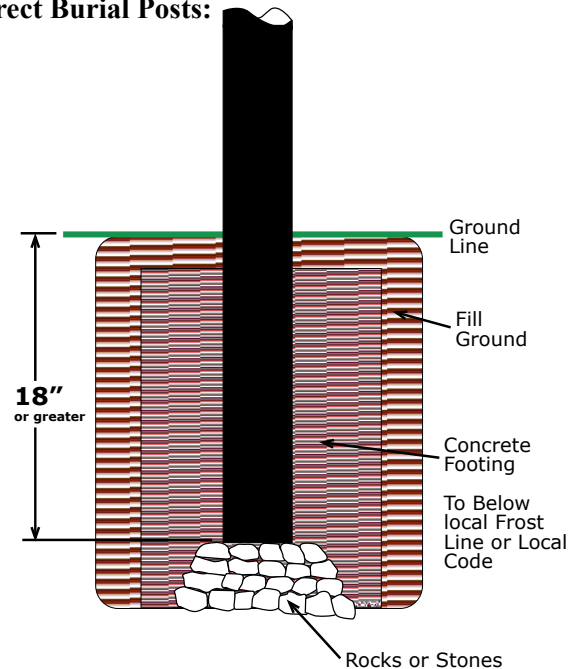

Installation Instructions for Direct Burial Posts:

1634 Latrobe-Derry Road • Loyahanna, PA 15661 • Phone: (724) 537-4711 • Fax: (724) 537-9313

www.specialliteproducts.com • customer_service@specialliteproducts.com