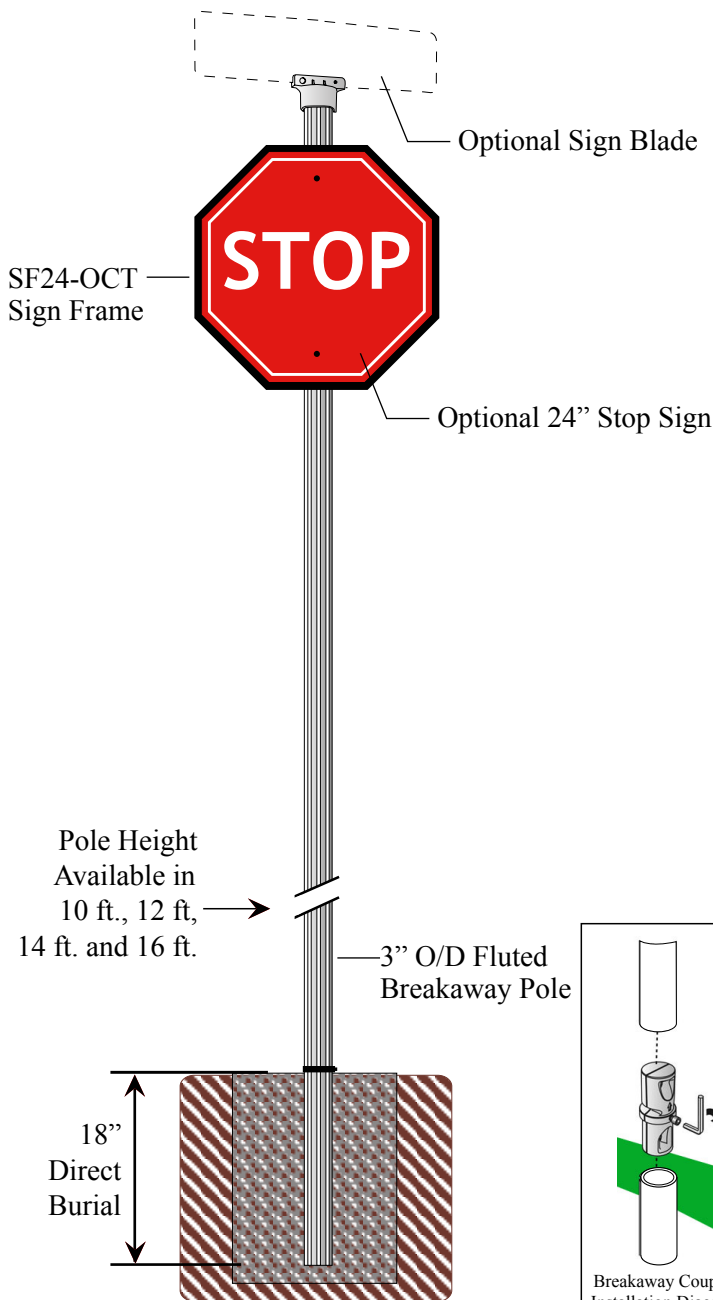

BC-4** / TRO / SF24-OCT

(3" O/D Fluted Breakaway Pole
w/ Street Sign Bracket and
Octagon Sign Frame)

Poles available in the following heights:
10 ft. - 12 ft. - 14 ft. - 16ft.

How to Order: *(example)*
BC-4** / TRO / SF24-OCT-BLK
Pole / Street Sign Bracket / Sign Frame-Color
(indicates pole height)*

Breakaway Certified Pole -

BC-4 Fluted Breakaway**
- 3" O/D Fluted Breakaway
- Made of Extruded Aluminum
- .095 Wall Thickness
- Direct Burial

TRO - Street Sign Bracket
- Fits 3" O/D round posts. Holds one street blade.
- Available for flat and extruded sign blades
- Item # TRO-X for extruded blade
- Made of Cast Aluminum
(See Traffic Pole Accessories Section for product specifications)

SF24-OCT Sign Frame
- Fits around 24" Stop Sign
- Has a 1" square edge on all sides
- Made of Cast Aluminum

Finish
- The fixture will be finished with a premium quality thermoset polyester powdercoat for a durable finish.

Installation Instructions for Direct Burial Posts: