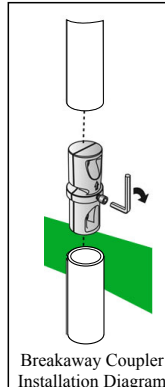

BC-4** / TRO / SF24-OCT

(3" O/D Fluted Breakaway Pole
w/ Street Sign Bracket and
Octagon Sign Frame)

Poles available in the following heights:
10 ft. - 12 ft. - 14 ft. - 16ft.

How to Order: *(example)*
BC-4** / TRO / SF24-OCT-BLK
Pole / Street Sign Bracket / Sign Frame-Color
(indicates pole height)*

Breakaway Certified Pole -

BC-4 Fluted Breakaway**
- 3" O/D Fluted Breakaway
- Made of Extruded Aluminum
- .095 Wall Thickness
- Direct Burial

TRO - Street Sign Bracket
- Fits 3" O/D round posts. Holds one street blade.
- Available for flat and extruded sign blades
- Item # TRO-X for extruded blade
- Made of Cast Aluminum
(See Traffic Pole Accessories Section for product specifications)

SF24-OCT Sign Frame
- Fits around 24" Stop Sign
- Has a 1" square edge on all sides
- Made of Cast Aluminum

Finish
- The fixture will be finished with a premium quality thermoset polyester powdercoat for a durable finish.