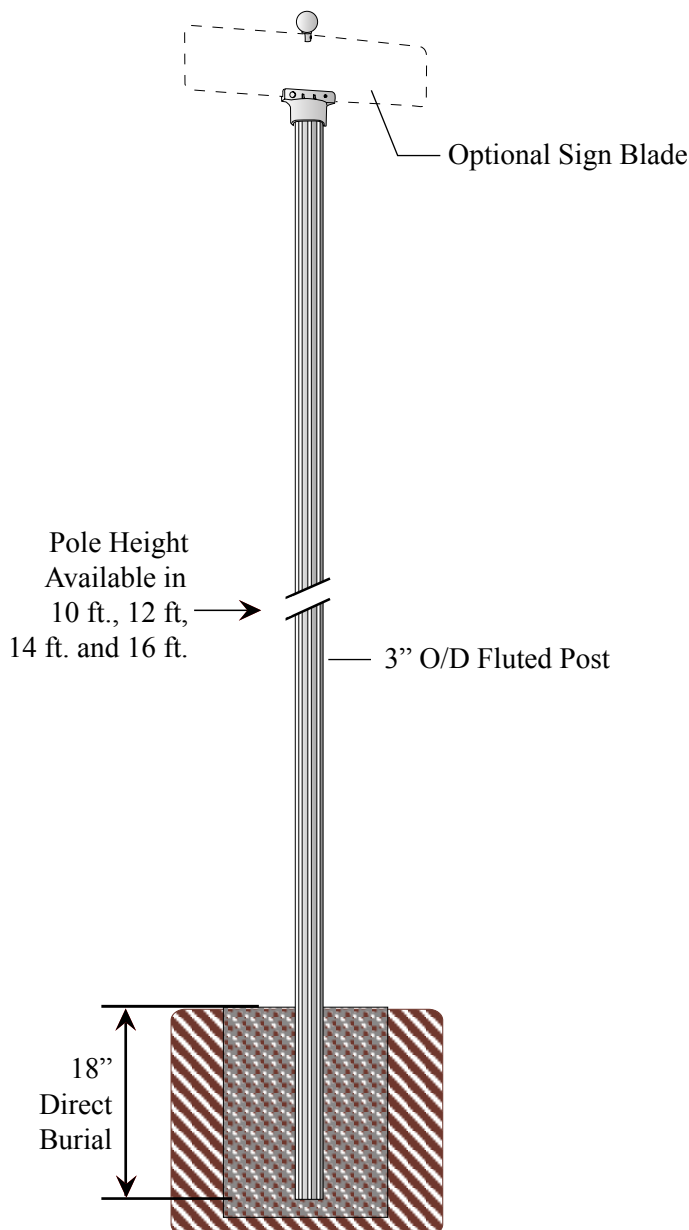

MP-4** / TRO / TSB8

(3" O/D Fluted Pole
w/ Street Sign Bracket)

Poles available in the following heights:
10 ft. - 12 ft. - 14 ft. - 16ft.

How to Order: (example)
MP-4** / TRO / TSB8-BLK
Post / Street Sign Bracket / Finial-Color
(* indicates pole height)

MP-4** Fluted Post

- 3" O/D Fluted Post
- Made of Extruded Aluminum
- .095 Wall Thickness
- Direct Burial

TRO - Street Sign Bracket

- Fits 3" O/D round posts. Holds one street blade.
- Available for flat and extruded sign blades
- Item # TRO-X for extruded blade
- Made of Cast Aluminum
- (See Traffic Pole Accessories Section for product specifications)

TSB8 - Sign Blade Finial

- Available for flat and extruded sign blades
- Item # TSB8X for extruded blade
- Made of Cast Aluminum
- (See Traffic Pole Accessories Section for product specifications)

Finish

- The fixture will be finished with a premium quality thermoset polyester powdercoat for a durable finish.