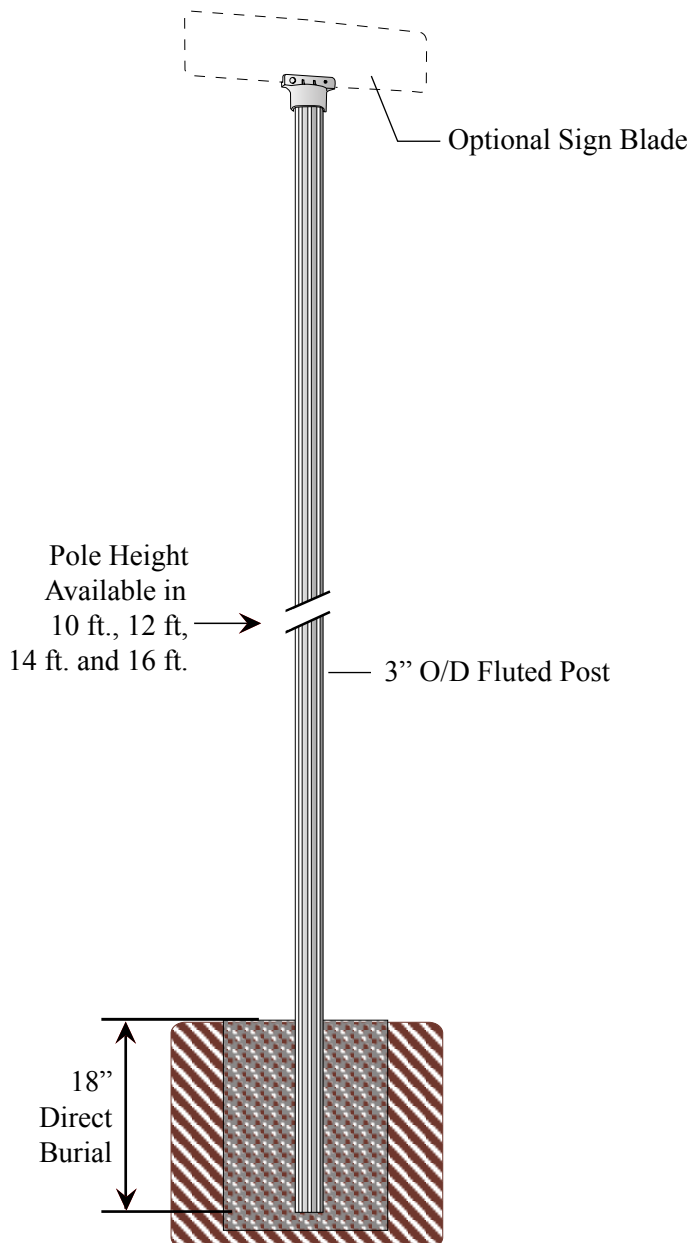

MP-4** / TRO

(3" O/D Fluted Pole
w/ Street Sign Bracket)

Poles available in the following heights:
10 ft. - 12 ft. - 14 ft. - 16ft.

How to Order: *(example)*
MP-4** / TRO-BLK
Post / Street Sign Bracket-Color
(indicates pole height)*

MP-4 Fluted Post**

- 3" O/D Fluted Post
- Made of Extruded Aluminum
- .095 Wall Thickness
- Direct Burial

TRO - Street Sign Bracket

- Fits 3" O/D round posts. Holds one street blade.
- Available for flat and extruded sign blades
- Item # TRO-X for extruded blade
- Made of Cast Aluminum
- (See Traffic Pole Accessories Section for product specifications)*

Finish

- The fixture will be finished with a premium quality thermoset polyester powdercoat for a durable finish.

Installation Instructions for Direct Burial Posts: