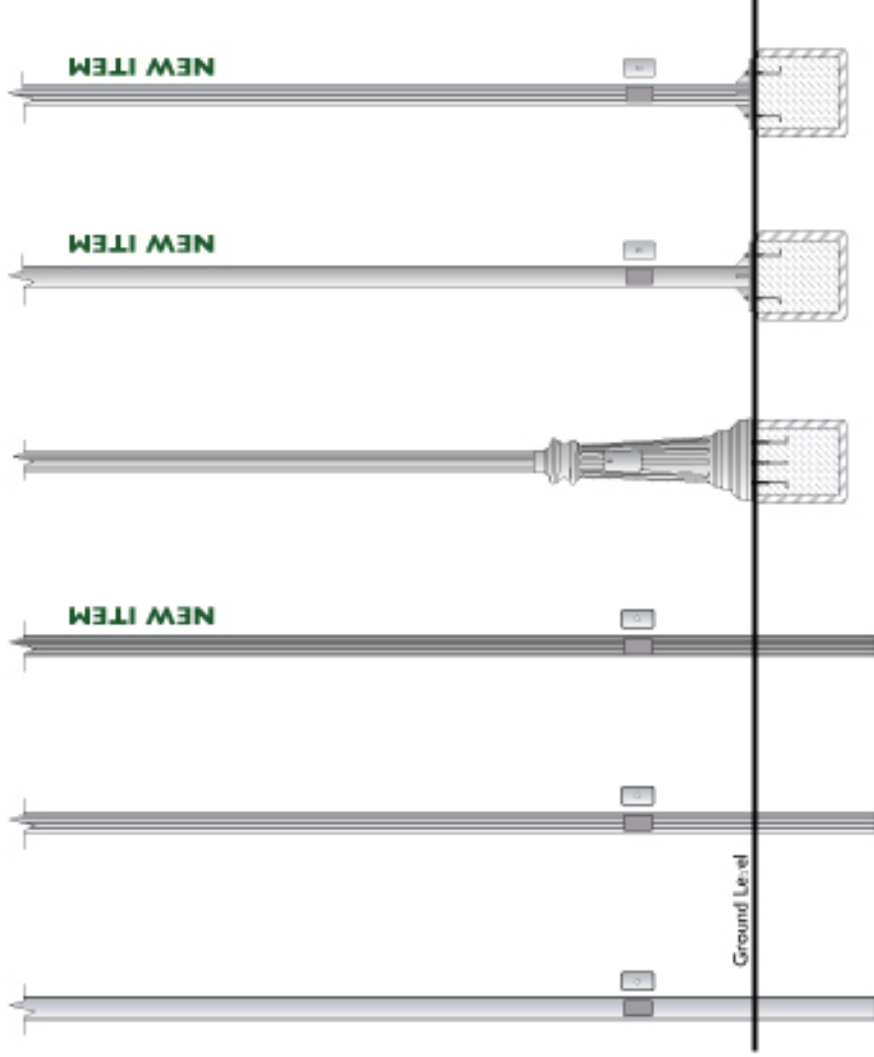

MODEL #: MP-612 w/AD / WRB9 / TSB15 / SHD1-PC1023CL / SR / PFIN

MODEL #: PSM-MP-612 w/AD / WRB11 / SHD1-AC1026CL-TYPE III / PFIN

MODEL #: PSM-MP-612 w/AD / WRB11 / SHD1-PC1026CL-CR-SR-PFIN

3" O/D LIGHT POLE OPTIONS

4" O/D LIGHT POLE OPTIONS

3" O/D Smooth Pole with Access Door .065" Wall Thickness

Model Number	Pole Length
450 w/AD	10 ft.
452 w/AD	12 ft.
454 w/AD	14 ft.
456 w/AD	16 ft.

3" O/D Fluted Pole with Access Door .125" Wall Thickness

Model Number	Pole Length
PP-410 w/AD	10 ft.
PP-412 w/AD	12 ft.
PP-414 w/AD	14 ft.
PP-416 w/AD	16 ft.

3" O/D Ribbed Pole with Access Door .125" Wall Thickness

Model Number	Pole Length
MP-210 w/AD	10 ft.
MP-212 w/AD	12 ft.
MP-214 w/AD	14 ft.
MP-216 w/AD	16 ft.