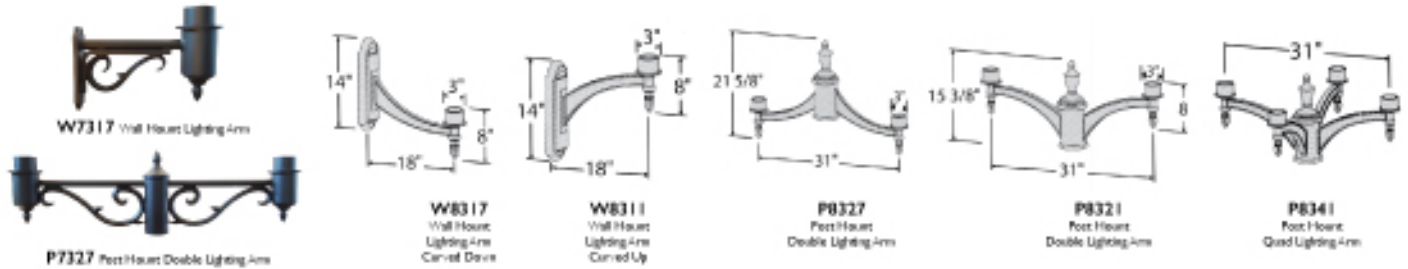

LAMP ARMS

W7317 Wall Mount Lighting Arm

P7327 Post Mount Double Lighting Arm

W8317 Wall Mount Lighting Arm Curved Down

W8311 Wall Mount Lighting Arm Curved Up

HOUSE SHIELDS / DARK SKY REFLECTOR

House side shields are available to cutoff all direct light through certain horizontal angles. Dark sky reflectors minimize the amount of up light.

HSS-90 (90 Degree Cutoff House Shield)

4 5/8" W x 7 15/16" H

HSS-180 (180 Degree Cutoff House Shield)

6 7/8" W x 8 1/2" H

DSR-360-MED (Dark Sky Reflector)

Fits Medium Base Sockets

DSR-360-MOG (Dark Sky Reflector)

Fits Mogul Base Sockets