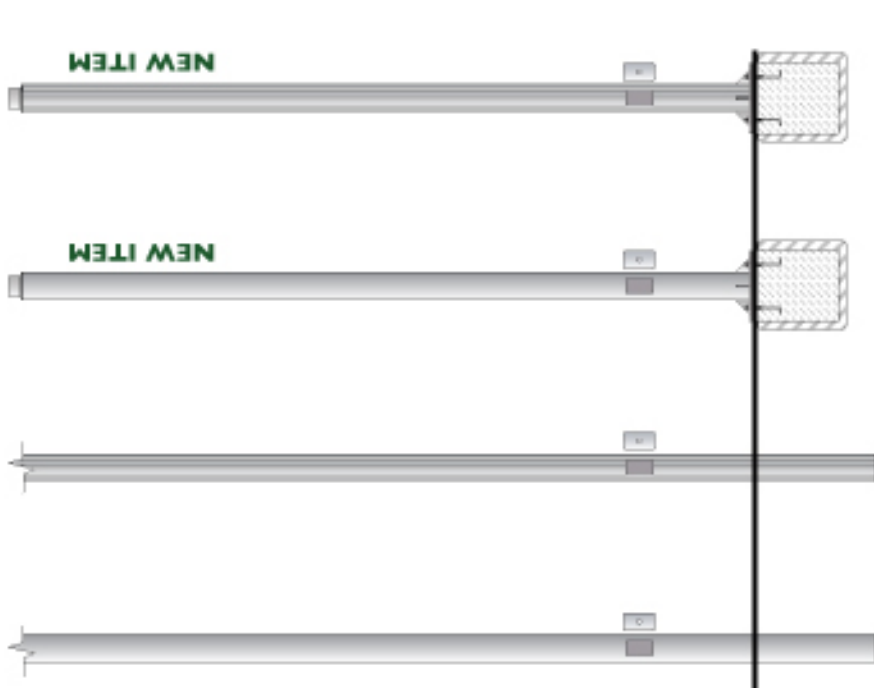

4" O/D LIGHT POLE OPTIONS

3" O/D Smooth Pole with Access Door .065" Wall Thickness

Model Number	Pole Length
450 w/AD	10 ft.
452 w/AD	12 ft.
454 w/AD	14 ft.
456 w/AD	16 ft.

3" O/D Fluted Pole with Access Door .125" Wall Thickness