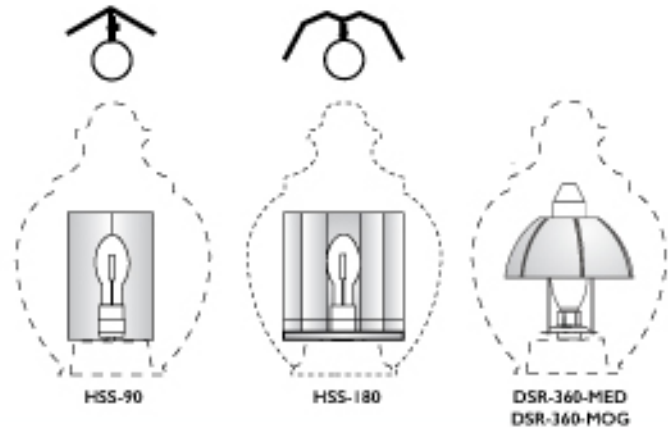

P8327 Post Mount Double Lighting Arm

P8321 Post Mount Double Lighting Arm

P8341 Post Mount Quad Lighting Arm

HSS-90

HSS-180

**DSR-360-MED
DSR-360-MOG**