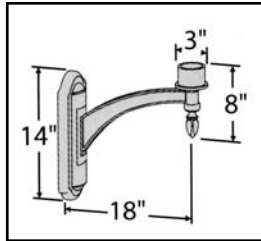

Lighting Arm
Item # W8311