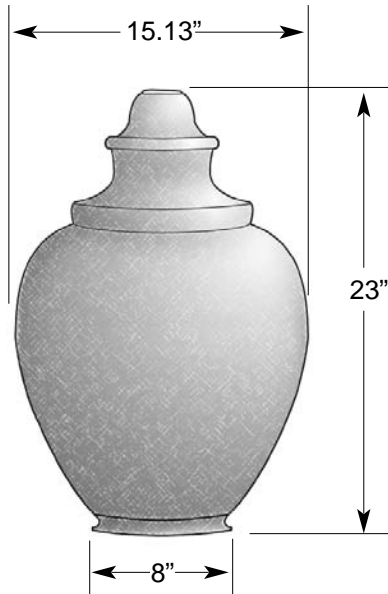

Item # **PC1023CL**