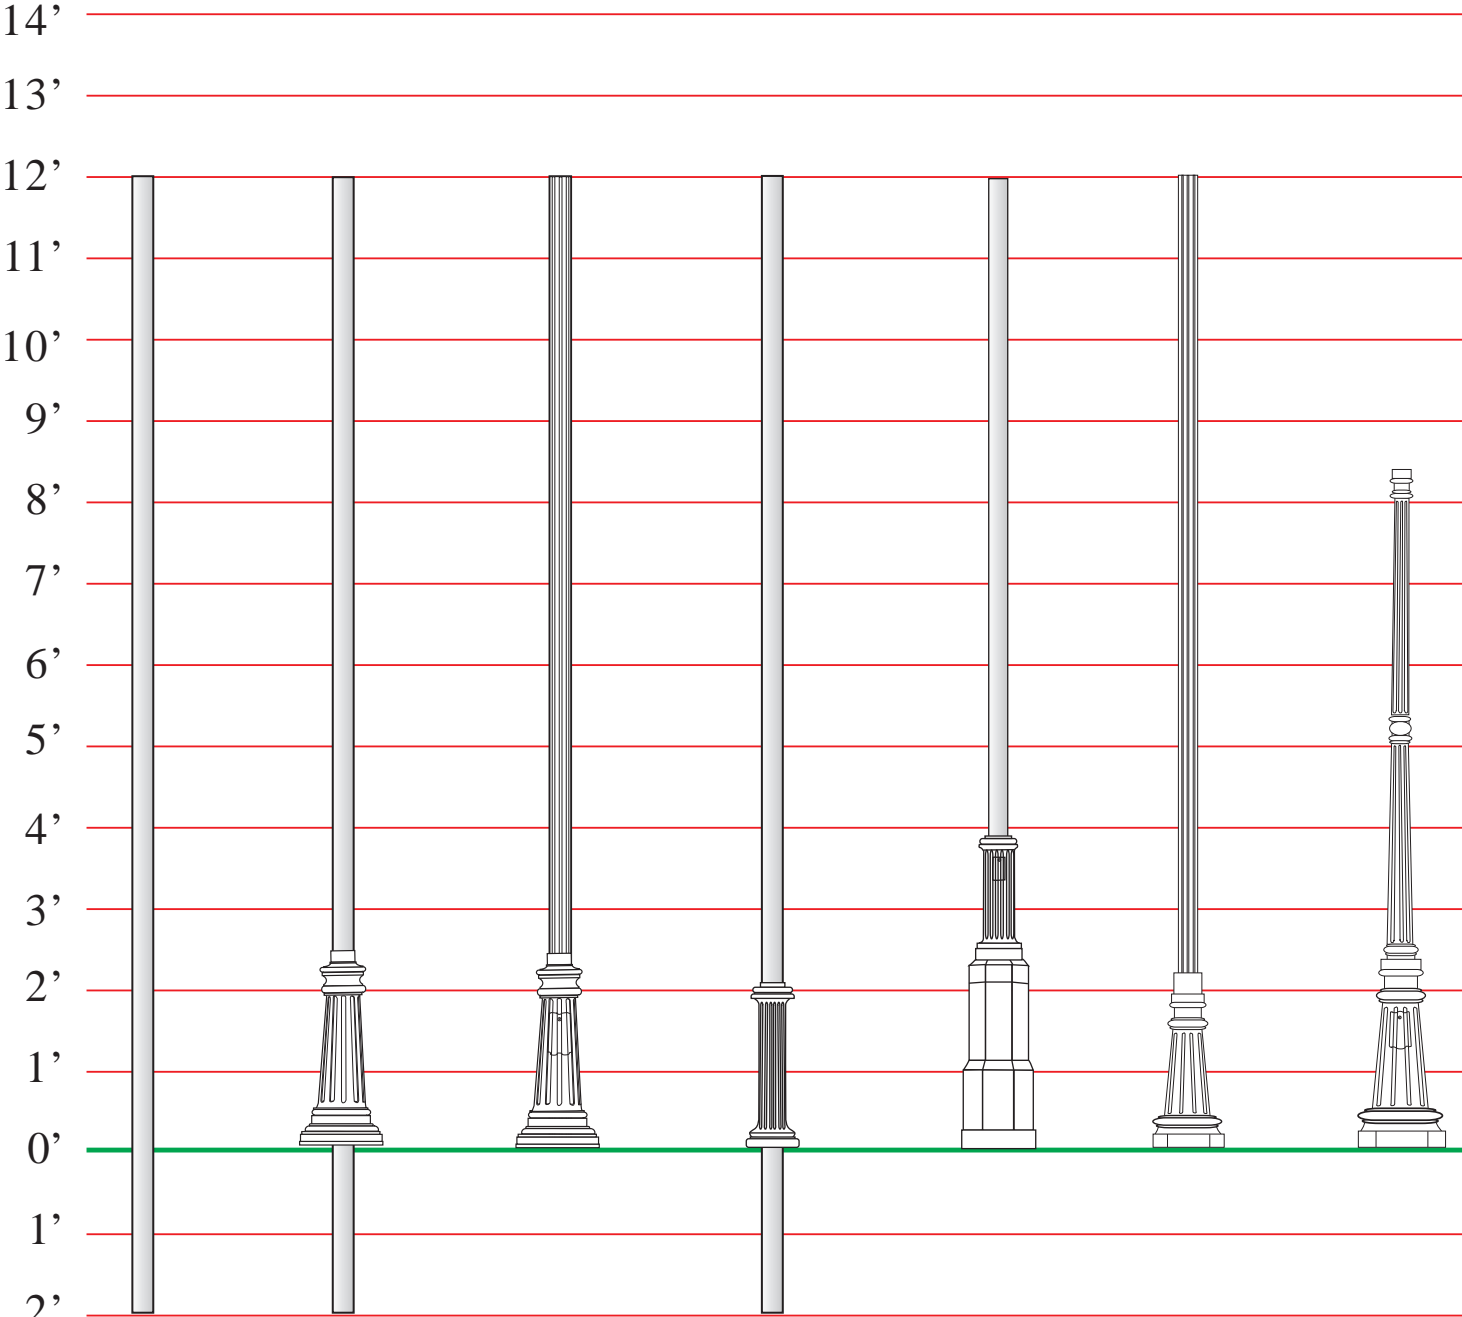

# Commercial Lighting Poles

Posts can be ordered in lengths up to 16 feet. To order simply add the length of post desired as a two digit number after the model number. For example if you wanted an 8 ft. Smooth Post you would order a 408. A 12 ft. Fluted Post with a Surface Mounted Base would be SMB1-12.

<b>4**</b>	<b>WRB6- 4**</b>	<b>SMB1-**</b>	<b>WRB1- 4**</b>	<b>SMB2-**</b>	<b>507-**</b>	<b>508</b>
3" O/D Smooth Post.	3" O/D Smooth Post w/ Wrap Around Base.	Surface Mount Base w/ 3"O/D Fluted Post and access door.	3" O/D Smooth Post w/ Wrap Around Base.	Surface Mount Base w/ 3"O/D Smooth Post and access door.	3" O/D Fluted Post and Sculpted Base.	99" Cast Aluminum Post w/ access door.