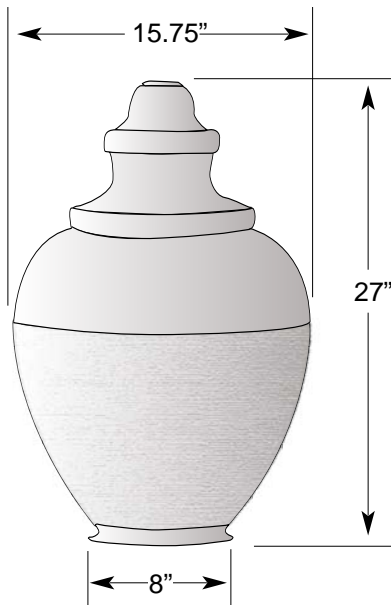

Item # **PC1026CL** Type II Distribution

Item # **PC1026CL** Type III Distribution

Item # **PC1026CL** Type V Distribution

Optics