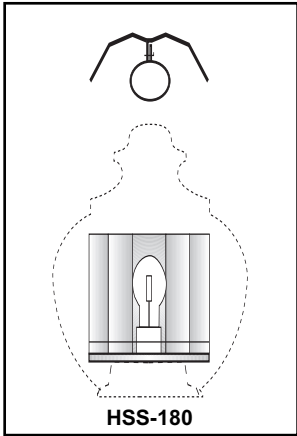

# Commercial Lighting Poles

Posts can be ordered in lengths up to 16 feet. To order simply add the length of post desired as a two digit number after the model number. For example if you wanted an 8 ft. Smooth Post you would order a 408. A 12 ft. Fluted Post with a Surface Mounted Base would be SMB1-12.

<b>4**</b>	<b>WRB6- 4**</b>	<b>SMB1-**</b>	<b>WRB1- 4**</b>	<b>SMB2-**</b>	<b>507-**</b>	<b>508</b>
3" O/D Smooth Post.	3" O/D Smooth Post w/ Wrap Around Base.	Surface Mount Base w/ 3"O/D Fluted Post and access door.	3" O/D Smooth Post w/ Wrap Around Base.	Surface Mount Base w/ 3"O/D Smooth Post and access door.	3" O/D Fluted Post and Sculpted Base.	99" Cast Aluminum Post w/ access door.

## House Shields

House side shields are available to cutoff all direct light through certain horizontal angles. Both models clamp around the socket and are designed to be positioned in the field after installation of the fixture. Fits medium base socket unless other option is specified.