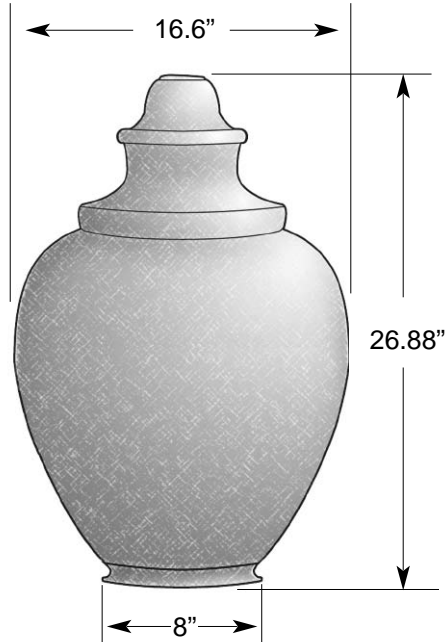

Item # **PC1026CL**