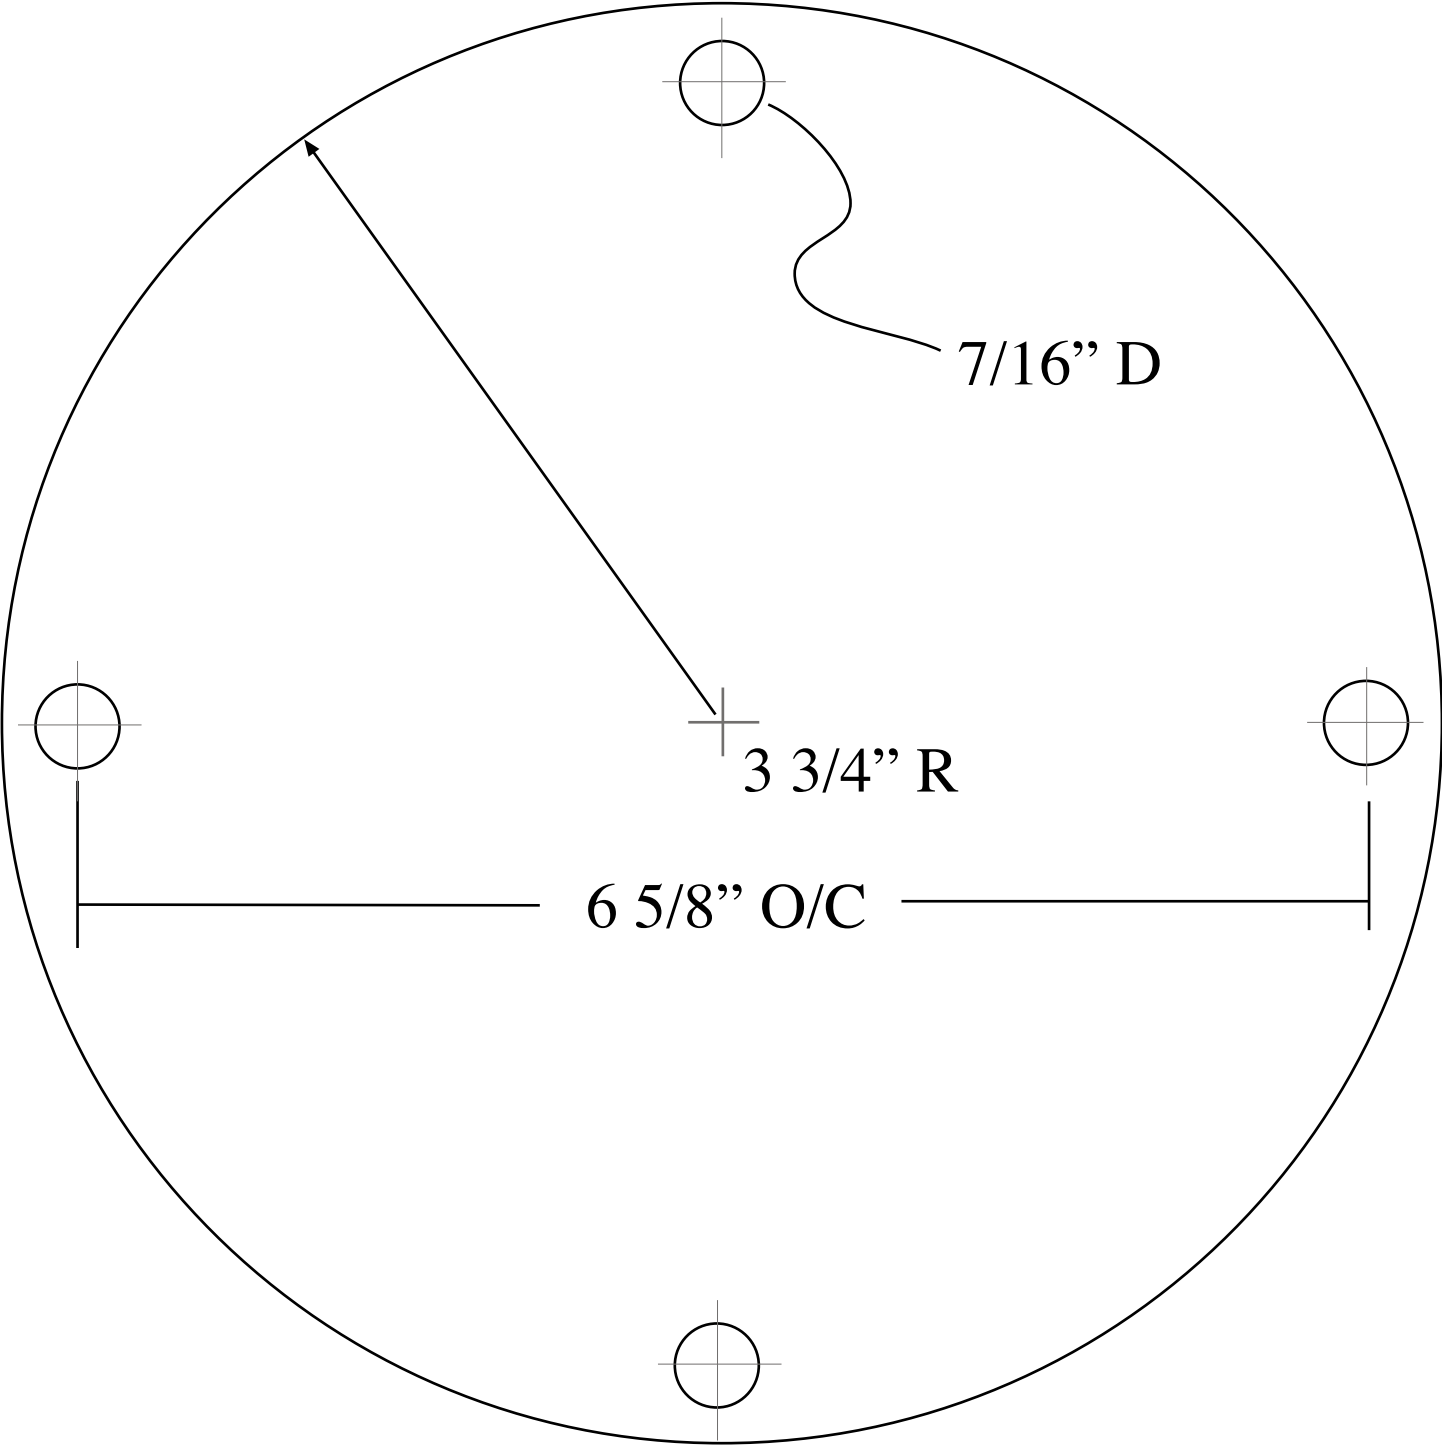

SPK 600 Template

Drawing Not To Scale

SPK 600 Mounting instructions.

Cement Footer

Direct Burial Kit

1634 Latrobe-Derry Road
Loyalhanna, PA 15661
724/537-4711 Fax 724/537-9313
www.specialliteproducts.com
customerservice@specialliteproducts.com