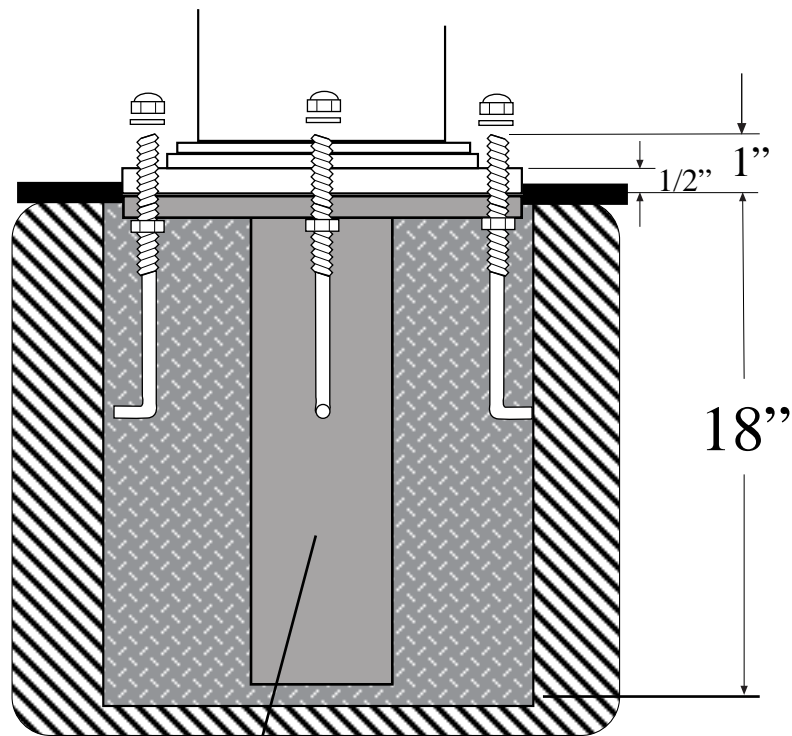

SPK 600 Template

Drawing Not To Scale

SPK 600 Mounting instructions.

Cement Footer

Direct Burial Kit

1634 Latrobe-Derry Road
Loyalhanna, PA 15661
724/537-4711 Fax 724/537-9313
www.specialliteproducts.com
customerservice@specialliteproducts.com