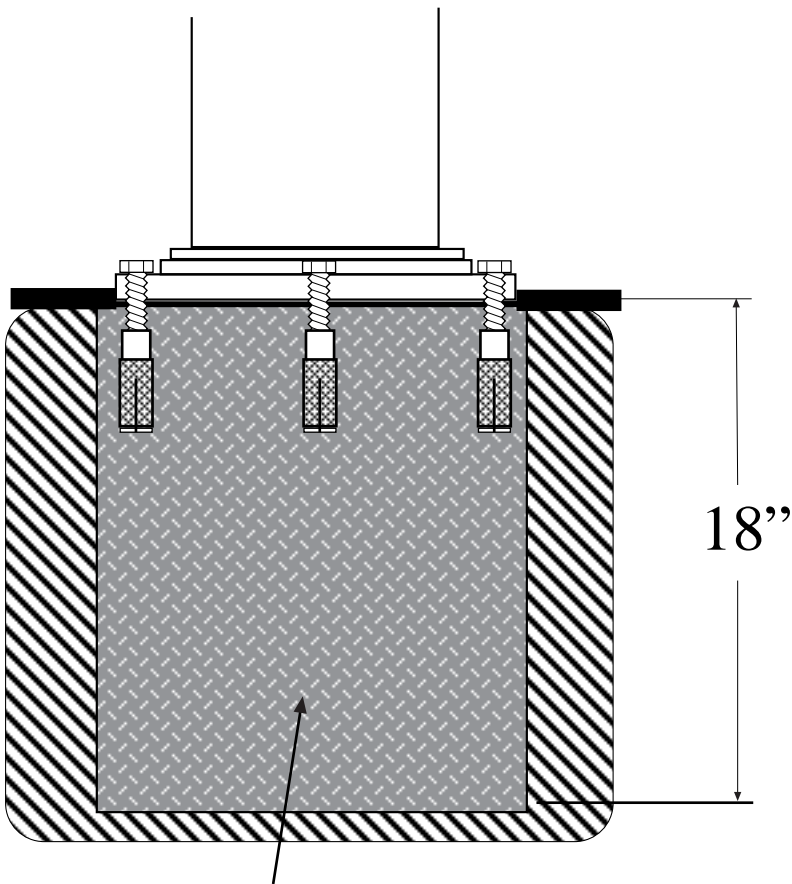

SPK 600 Template

Drawing Not To Scale

SPK 600 Mounting instructions.

Cement Footer

Direct Burial Kit

1634 Latrobe-Derry Road
Loyalhanna, PA 15661
724/537-4711 Fax 724/537-9313
www.specialliteproducts.com
customerservice@specialliteproducts.com