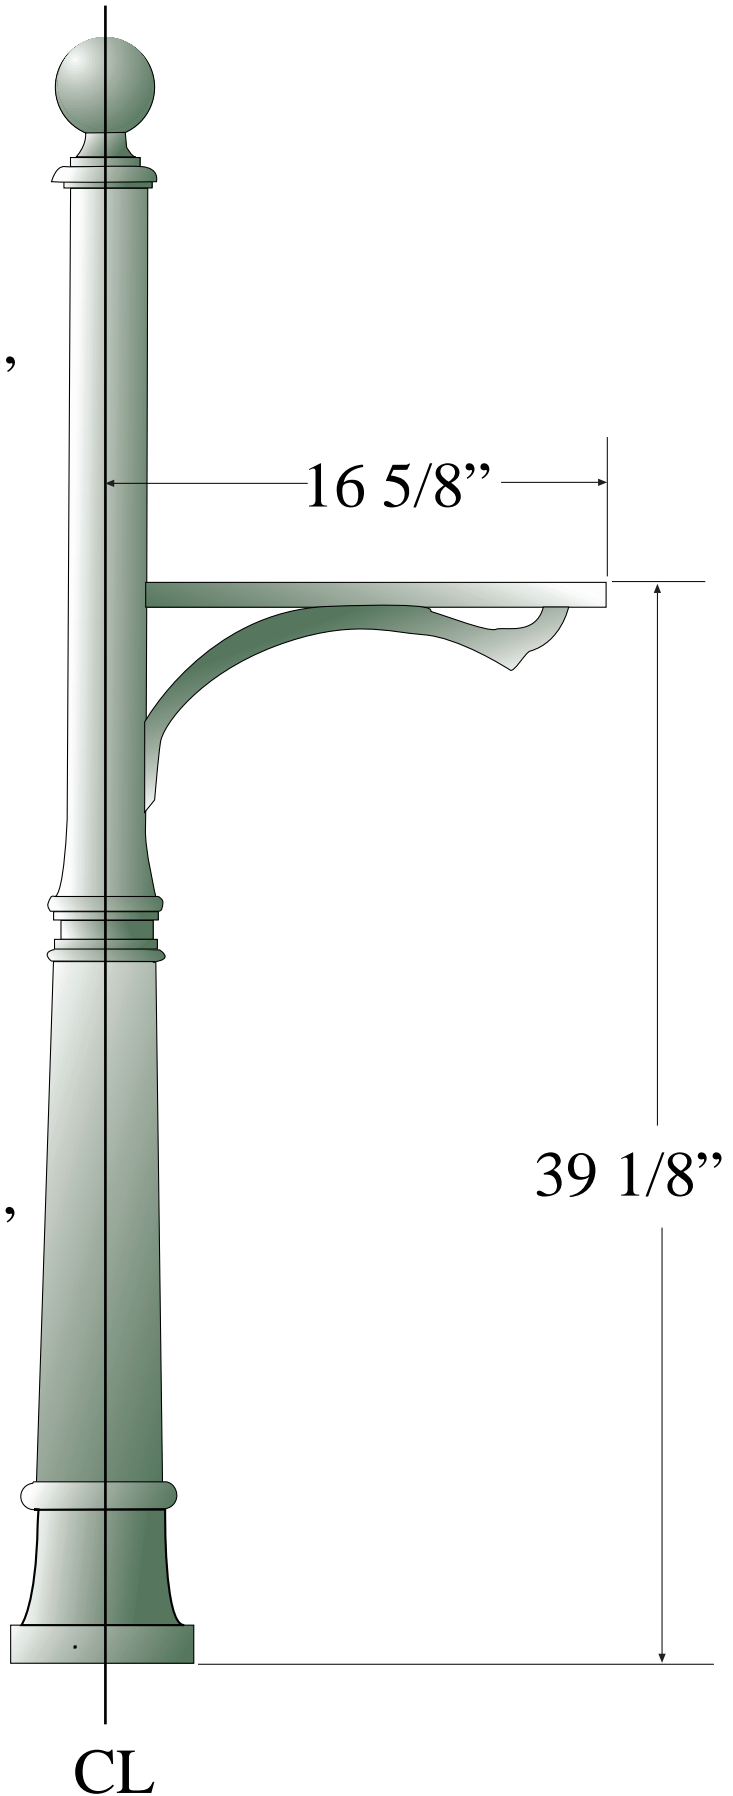

SPK 600 Template

Drawing Not To Scale

SPK 600 Mounting instructions.

Cement Footer

Direct Burial Kit

1634 Latrobe-Derry Road
Loyalhanna, PA 15661
724/537-4711 Fax 724/537-9313
www.specialliteproducts.com
customerservice@specialliteproducts.com