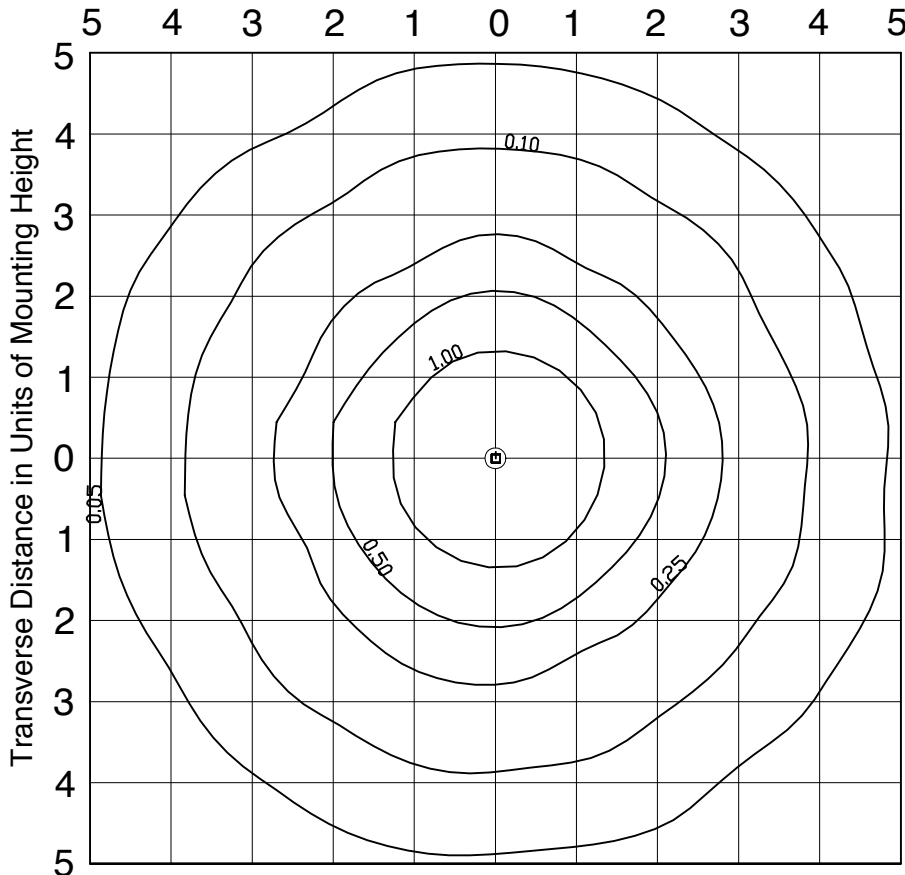

Conversion Factors for Alternate Height and Lamps

New Mounting Height	Conversion Factor
8 ft.	2.25
10 ft.	1.44
14 ft.	.74

To apply a new mounting height, take the numbers in the graphical display and multiply by the conversion factor above. The grid spacing will now be the same as the new mounting height.

Longitudinal Distance in Units of Mounting Height