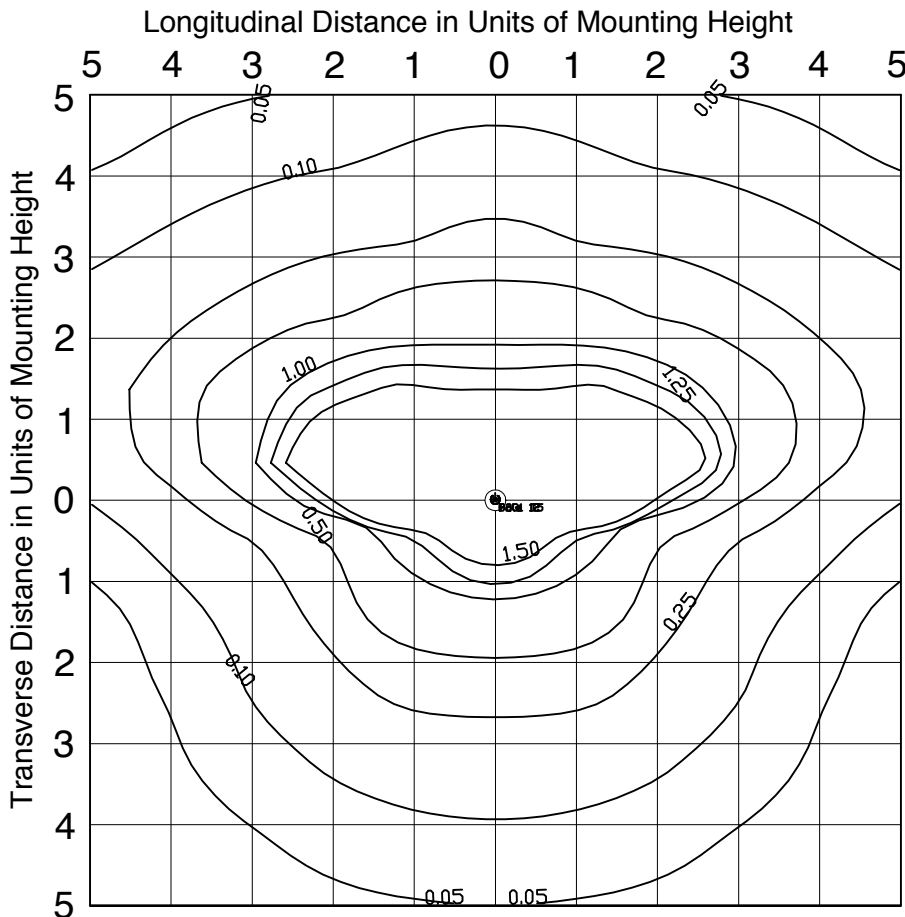

Catalog # **SHD1 PC1026 III - 175 MH**

Light Source 175w Metal Halide - Clear BD-17

Description Cast aluminum fitter,
Type 3 acrylic refractor

Lamp Lumens **14,000**

Mounting Height **12'**

SHD1 PC1026 III

Conversion Factors for Alternate Height and Lamps

New Mounting Height	Conversion Factor
8 ft.	2.25
10 ft.	1.44
14 ft.	.74

To apply a new mounting height, take the numbers in the graphical display and multiply by the conversion factor above. The grid spacing will now be the same as the new mounting height.