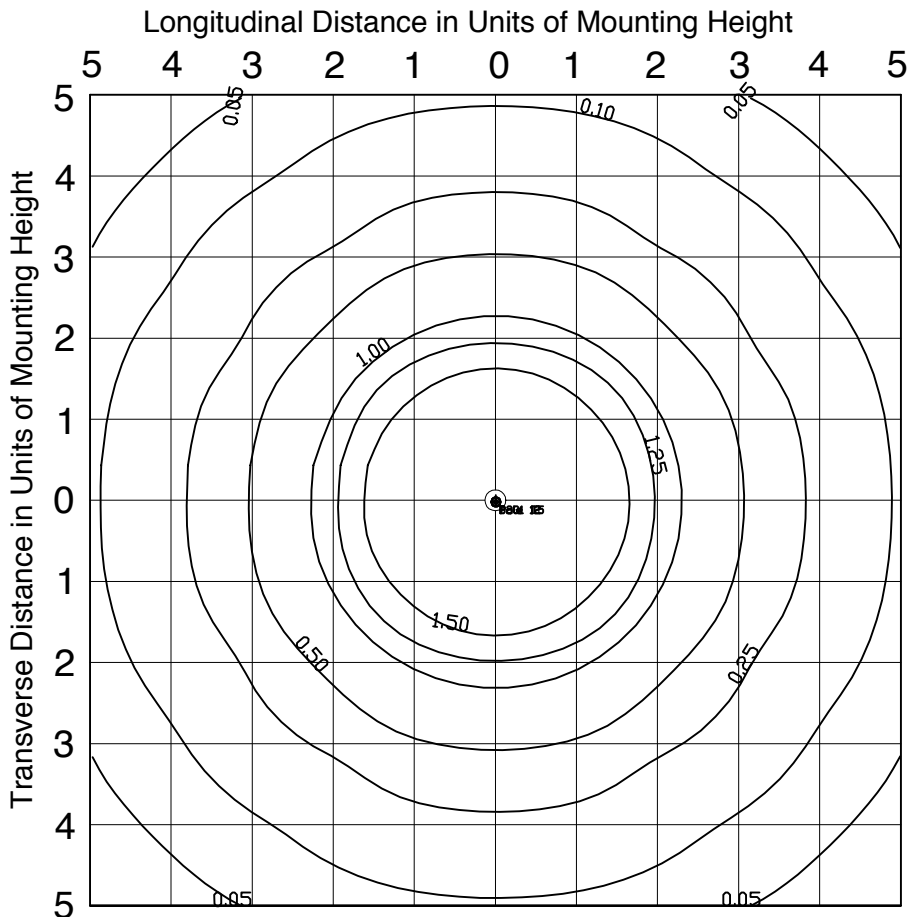

Conversion Factors for Alternate Height and Lamps

New Mounting Height	Conversion Factor
8 ft.	2.25
10 ft.	1.44
14 ft.	.74

To apply a new mounting height, take the numbers in the graphical display and multiply by the conversion factor above. The grid spacing will now be the same as the new mounting height.