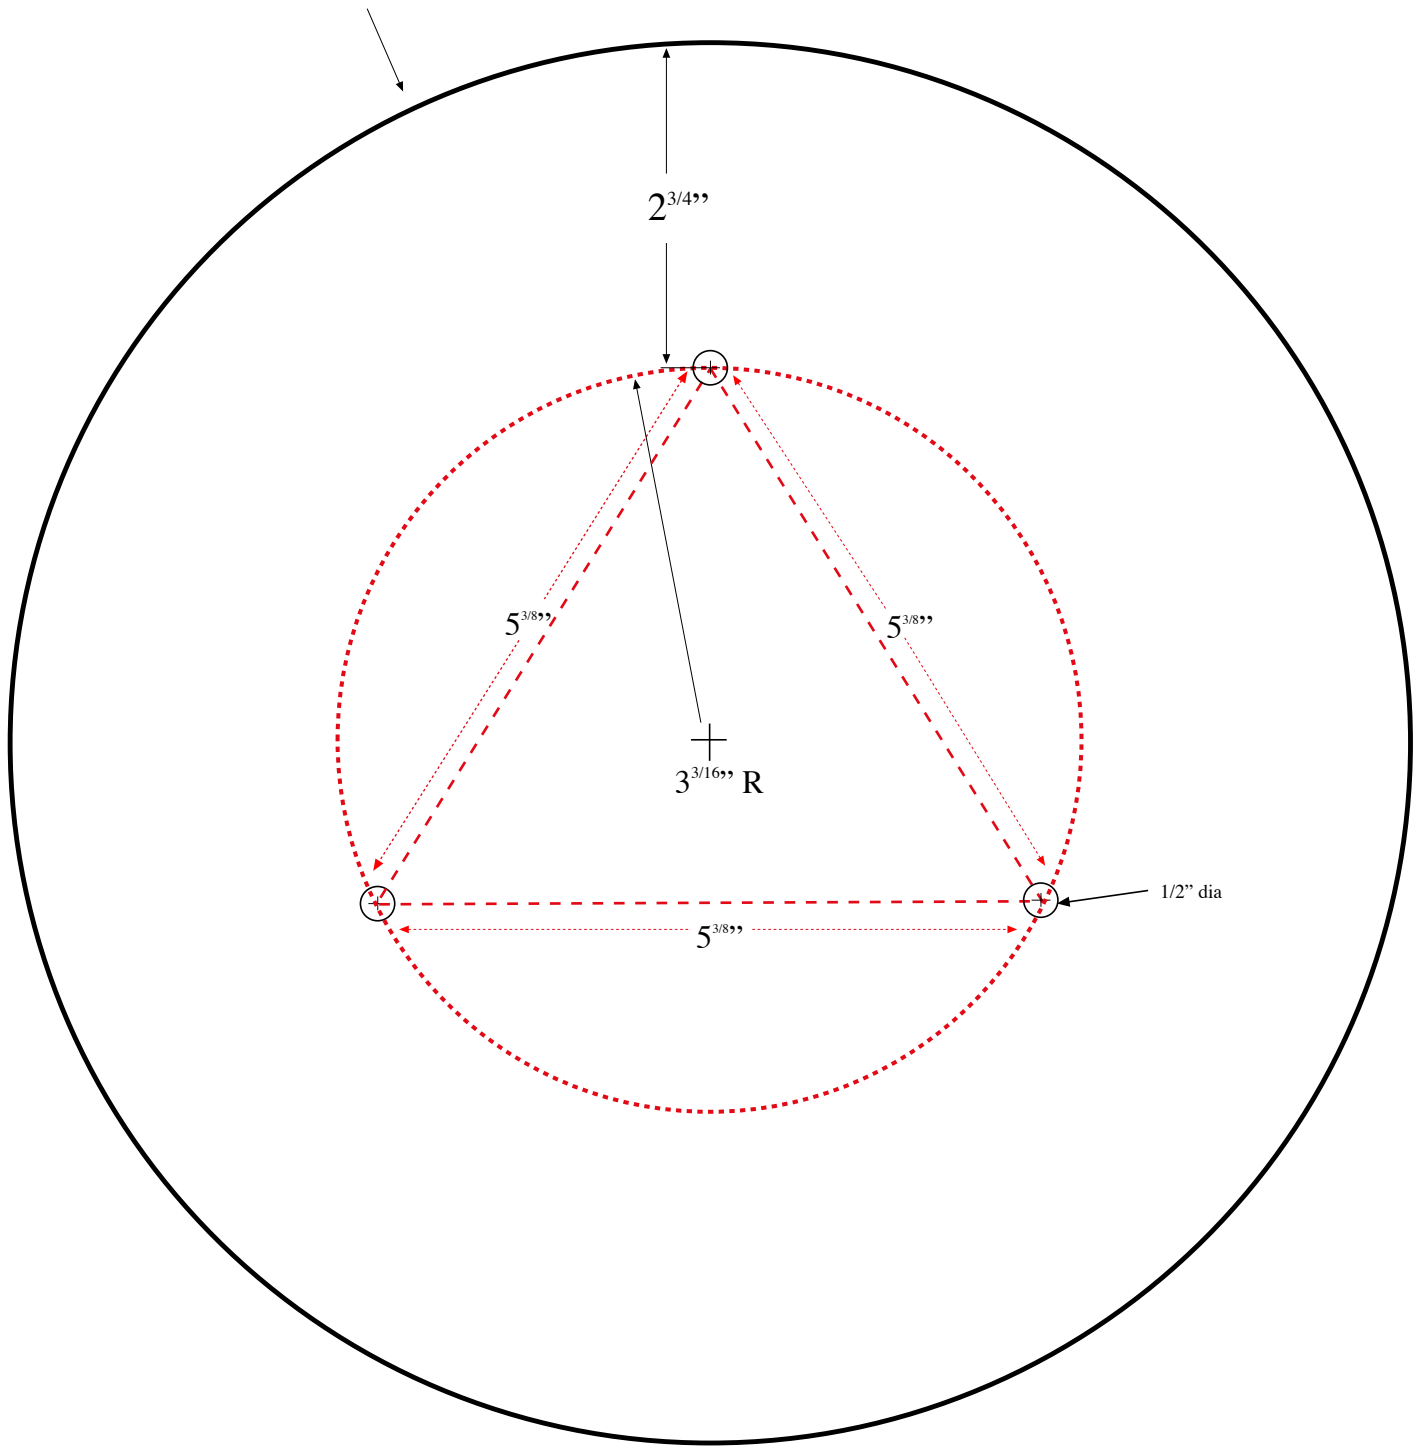

Cast Aluminum Base
12" Diameter

SMB1 Anchor Template