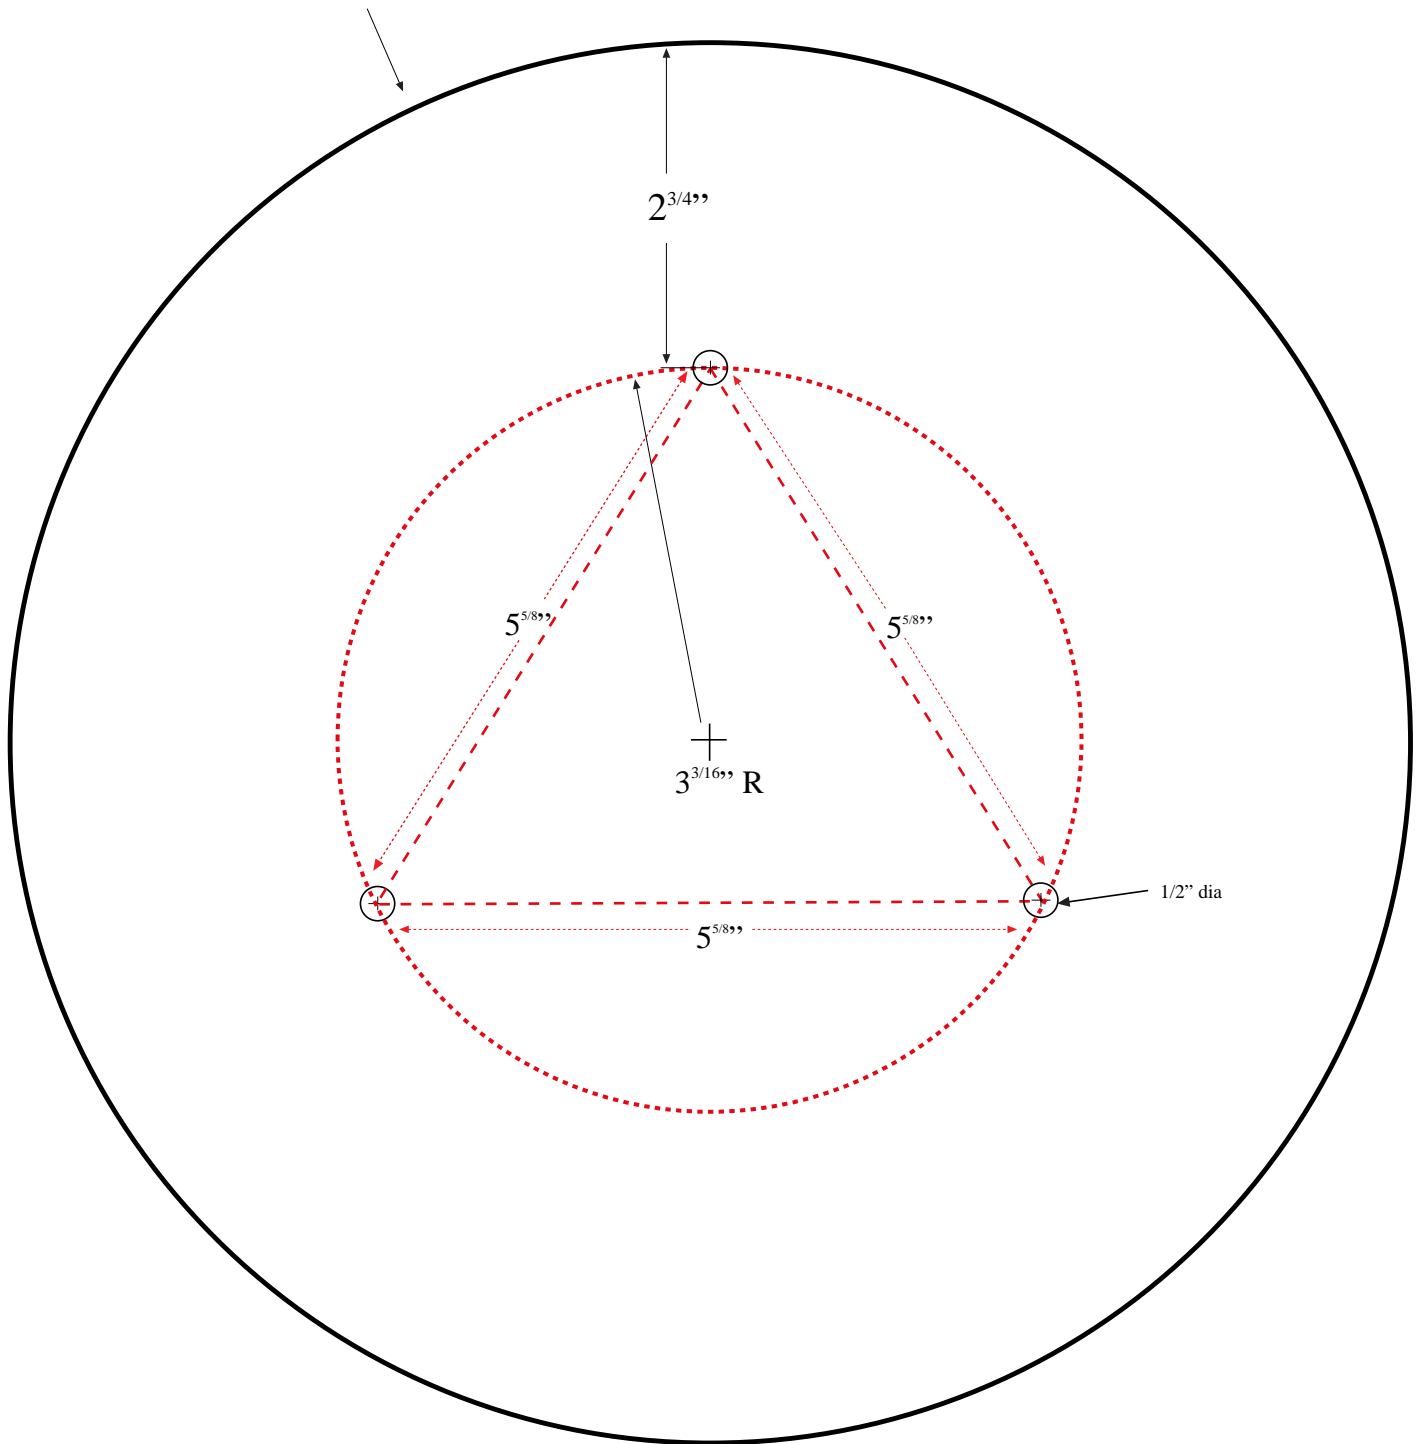

Cast Aluminum Base
12" Diameter

SMB1 Anchor Template