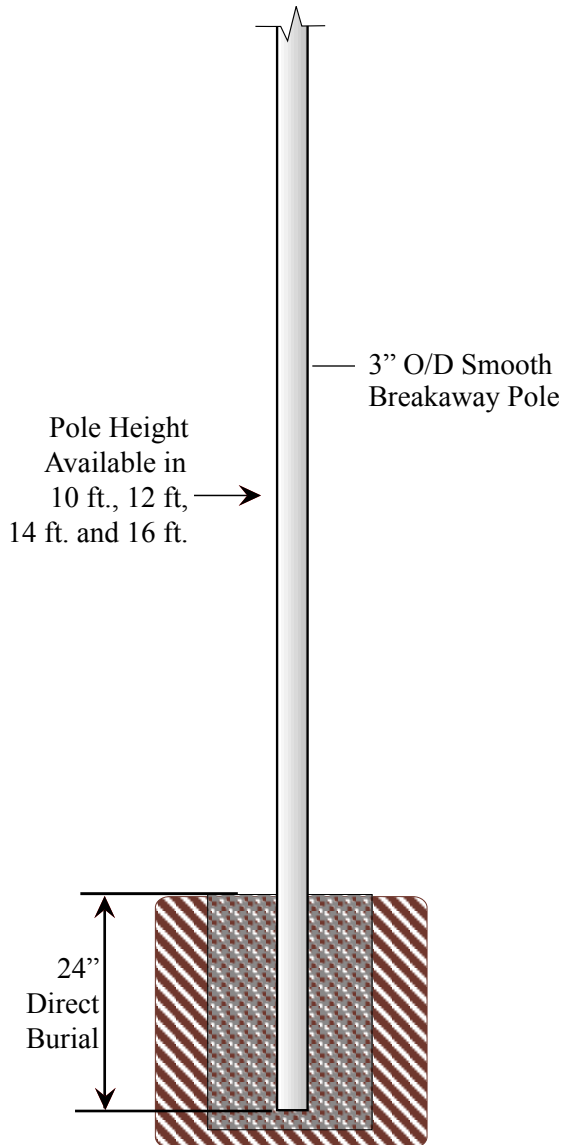

BA-4** (3" O/D Smooth Breakaway Pole)

Poles available in the following heights:

Model #	Length	Model #	Length
BA-410	10 ft.	BA-414	14 ft.
BA-412	12 ft.	BA-416	16 ft.

How to Order: (example)
 BA-4**-BLK
 Pole - Color
 (** indicates pole height)

Approved Breakaway Pole

BA-4 Smooth Breakaway Pole**

- 3" O/D Smooth Pole
- Made of Extruded Aluminum
- .065 Wall Thickness
- Direct Burial

Finish

- The fixture will be finished with a premium quality thermoset polyester powdercoat for a durable finish.