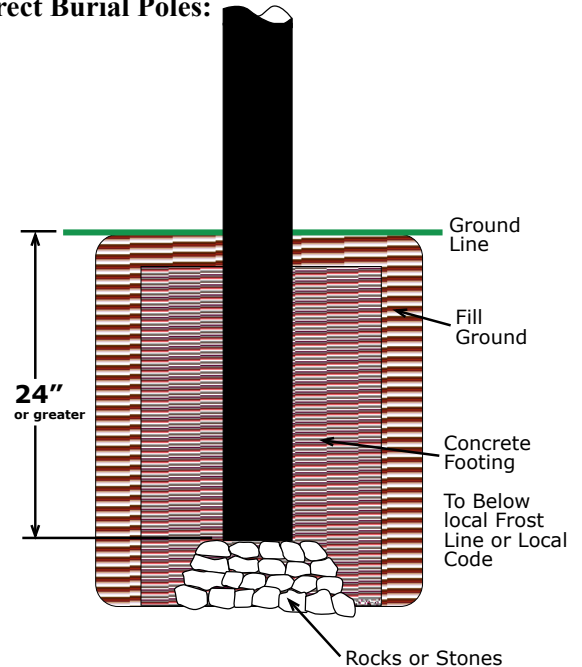

Installation Instructions for Direct Burial Poles:

1634 Latrobe-Derry Road • Loyahanna, PA 15661
Phone: (724) 537-4711 • Fax: (724) 537-9313
www.specialliteproducts.com
customer_service@specialliteproducts.com

NOTE FABRICATION TO BEGIN AFTER DRAWING HAS BEEN APPROVED, SIGNED AND FAXED OR EMAILED BACK TO SPECIAL LITE PRODUCTS LLC.

Signature: _____ Date: _____