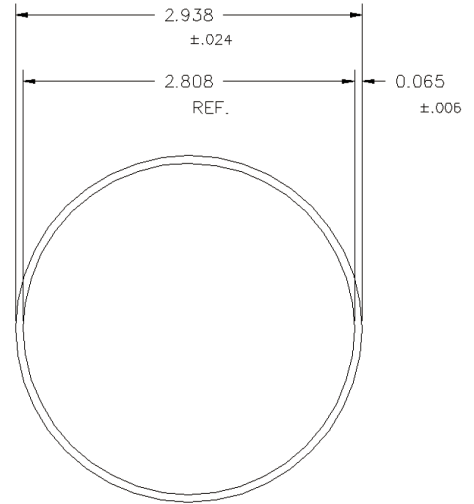

BA-4** (3" O/D Smooth Breakaway Pole)

Poles available in the following heights:

Model #	Length	Model #	Length
BA-410	10 ft.	BA-414	14 ft.
BA-412	12 ft.	BA-416	16 ft.

How to Order: (example)
 BA-4**-BLK
 Pole - Color
 (** indicates pole height)

Approved Breakaway Pole

BA-4 Smooth Breakaway Pole**

- 3" O/D Smooth Pole
- Made of Extruded Aluminum
- .065 Wall Thickness
- Direct Burial

Finish

- The fixture will be finished with a premium quality thermoset polyester powdercoat for a durable finish.